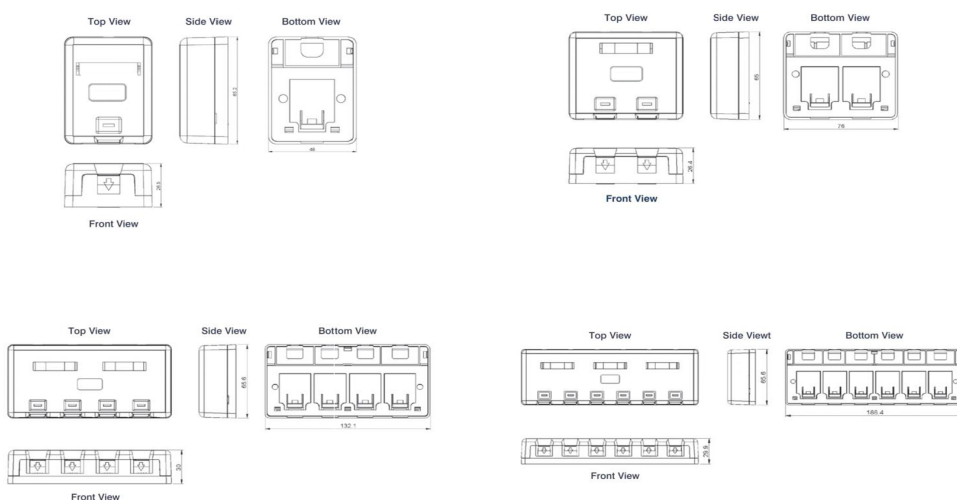

Product Overview

The Excel Plus surface mount boxes can be used in a wide variety of applications and provide a quick and easy method of installing outlets in work areas. These shuttered units can be installed in desk clusters, beneath retail counters, under floors, or wall mounted, they are also ideal for temporary or emergency installations.

Product Specifications

Excel Cat5e Plus Surface Mount Box 1 Port White

Part Code: 100-002

sales@excel-networking.com
excel-networking.com

Feature	Values
Surface mounted	yes
Flush-mounted installation	yes
Floor box/sub-floor mounted	yes
Type of fastening	Screwing
Type of connector	RJ45 8(8)
With outlets / modules	yes
Suitable for number of outlets / modules	1
Category	5E
Colour	White
RAL-number	9016
Connection type	Insulation displacement connector
Shielded jacks	no
Shielded housing	no
With label space	yes
Outlet direction	Straight
Colour coding	yes
Width of device	48 mm
Height of device	26.2 mm
Depth of device	65.2 mm

Excel Cat5e Plus Surface Mount Box 1 Port White

Part Code: 100-002

sales@excel-networking.com
excel-networking.com

Product drawings

Standards

Applicable standard	Detail
ISO/IEC 11801:2011 (Ed 2.2)	Information technology - Generic cabling for customer premises
IEC 61156-5:2012 (Ed 2.1)	Multicore and symmetrical pair/quad cables for digital communications - Part 5: Symmetrical pair/quad cables with transmission characteristics up to 1 000 MHz - Horizontal floor wiring - Sectional specification
EN 50173-1:2018	Information technology. Generic cabling systems - General requirements
EN 50173-2:2007 including amendment A1:2010	Information technology. Generic cabling systems - Office premises
ANSI/TIA 568-C:2009	Balanced Twisted-Pair Telecommunications Cabling and Components Standards
Directive 2011/65/EU (RoHS II)	Restriction of the Use of Certain Hazardous Substances in