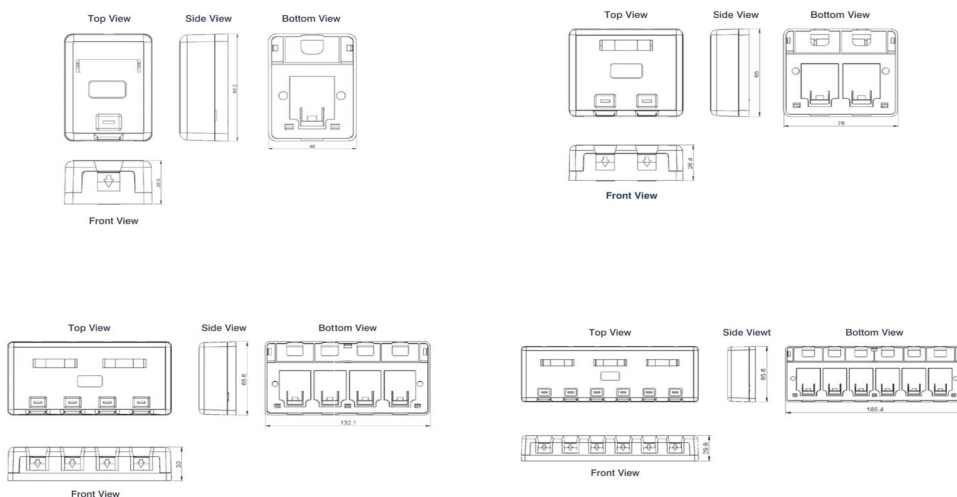

Product Overview

The Excel Plus surface mount boxes can be used in a wide variety of applications and provide a quick and easy method of installing outlets in work areas. These shuttered units can be installed in desk clusters, beneath retail counters, under floors, or wall mounted, they are also ideal for temporary or emergency installations.

Product Specifications

Excel Cat5e Plus Surface Mount Box 1 Port White

Part Code: 100-002

sales@excel-networking.com
excel-networking.com

Feature	Values
Surface mounted	yes
Flush-mounted installation	yes
Floor box/sub-floor mounted	yes
Type of fastening	Screwing
Type of connector	RJ45 8(8)
With outlets / modules	yes
Suitable for number of outlets / modules	1
Category	5E
Colour	White
RAL-number	9016
Connection type	Insulation displacement connector
Shielded jacks	no
Shielded housing	no
With label space	yes
Outlet direction	Straight
Colour coding	yes
Width of device	48 mm
Height of device	26.2 mm
Depth of device	65.2 mm

Excel Cat5e Plus Surface Mount Box 1 Port White

Part Code: 100-002

sales@excel-networking.com
excel-networking.com

Product drawings

Standards

Applicable standard	Detail
ISO/IEC 11801:2011 (Ed 2.2)	Information technology - Generic cabling for customer premises
IEC 61156-5:2012 (Ed 2.1)	Multicore and symmetrical pair/quad cables for digital communications - Part 5: Symmetrical pair/quad cables with transmission characteristics up to 1 000 MHz - Horizontal floor wiring - Sectional specification
EN 50173-1:2018	Information technology. Generic cabling systems - General requirements
EN 50173-2:2007 including amendment A1:2010	Information technology. Generic cabling systems - Office premises
ANSI/TIA 568-C:2009	Balanced Twisted-Pair Telecommunications Cabling and Components Standards
Directive 2011/65/EU (RoHS II)	Restriction of the Use of Certain Hazardous Substances in