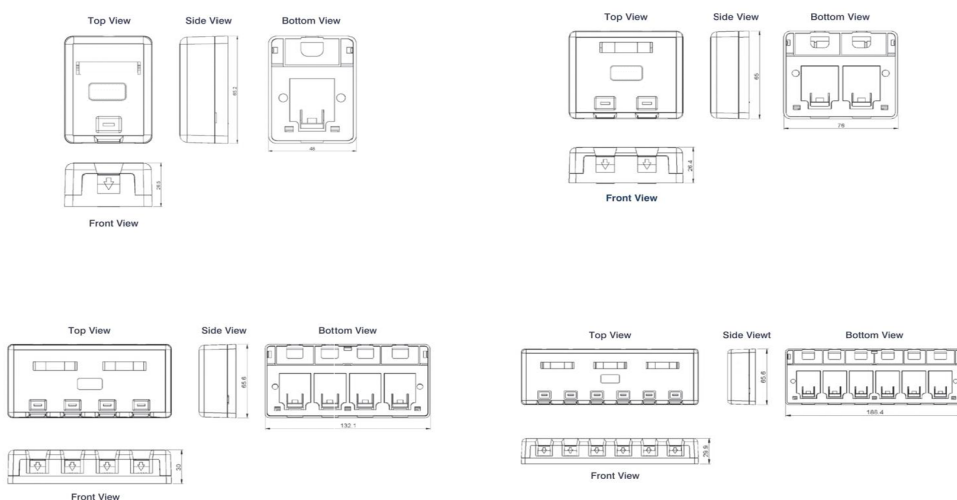

## Product Overview

The Excel Plus surface mount boxes can be used in a wide variety of applications and provide a quick and easy method of installing outlets in work areas. These shuttered units can be installed in desk clusters, beneath retail counters, under floors, or wall mounted, they are also ideal for temporary or emergency installations.

# Excel Category 5e Plus Surface Mount Box - 1 Port - White

Item Code: 100-002

Outlet direction	Straight
Colour coding	Yes
Width of device	48 mm
Height of device	26.2 mm
Depth of device	65.2 mm

## Product drawings