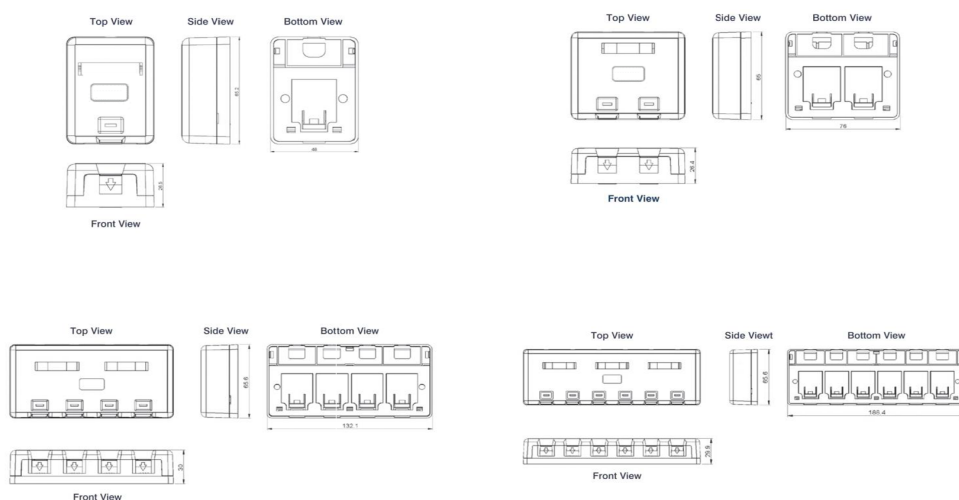

Product Overview

The Excel Plus surface mount boxes can be used in a wide variety of applications and provide a quick and easy method of installing outlets in work areas. These shuttered units can be installed in desk clusters, beneath retail counters, under floors, or wall mounted, they are also ideal for temporary or emergency installations.

Product Specifications

Excel Cat5e Plus Surface Mount Box 2 Port White

Part Code: 100-003

sales@excel-networking.com
excel-networking.com

Feature	Values
Surface mounted	yes
Flush-mounted installation	yes
Floor box/sub-floor mounted	yes
Type of fastening	Screwing
Type of connector	RJ45 8(8)
With outlets / modules	yes
Suitable for number of outlets / modules	2
Category	5E
Colour	White
RAL-number	9016
Connection type	Insulation displacement connector
Shielded jacks	no
Shielded housing	no
With label space	yes
Outlet direction	Straight
Colour coding	yes
Width of device	76 mm
Height of device	26.1 mm
Depth of device	65 mm

Excel Cat5e Plus Surface Mount Box 2 Port White

Part Code: 100-003

sales@excel-networking.com
excel-networking.com

Product drawings

Standards

Applicable standard	Detail
ISO/IEC 11801:2011 (Ed 2.2)	Information technology - Generic cabling for customer premises
IEC 61156-5:2012 (Ed 2.1)	Multicore and symmetrical pair/quad cables for digital communications - Part 5: Symmetrical pair/quad cables with transmission characteristics up to 1 000 MHz - Horizontal floor wiring - Sectional specification
EN 50173-1:2018	Information technology. Generic cabling systems - General requirements
EN 50173-2:2007 including amendment A1:2010	Information technology. Generic cabling systems - Office premises
ANSI/TIA 568-C:2009	Balanced Twisted-Pair Telecommunications Cabling and Components Standards
Directive 2011/65/EU (RoHS II)	Restriction of the Use of Certain Hazardous Substances in