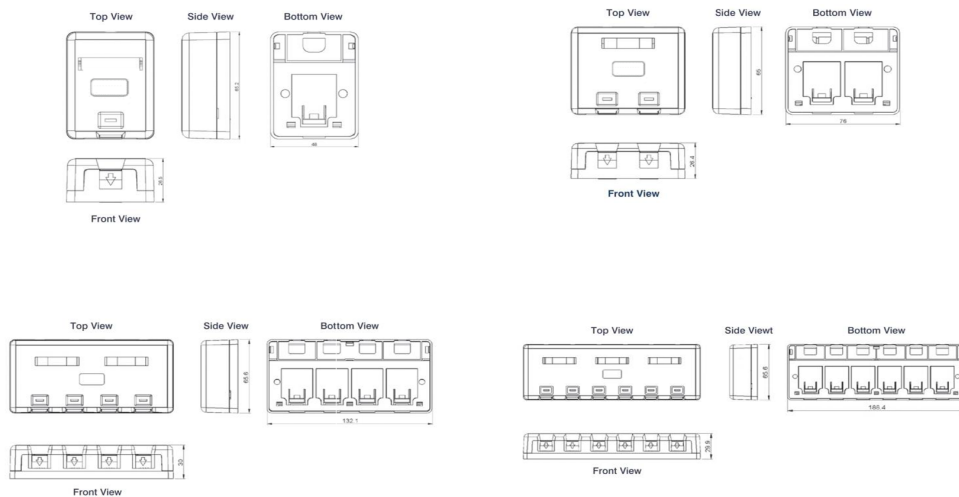

Product Overview

The Excel Plus surface mount boxes can be used in a wide variety of applications and provide a quick and easy method of installing outlets in work areas. These shuttered units can be installed in desk clusters, beneath retail counters, under floors, or wall mounted, they are also ideal for temporary or emergency installations.

Product Specifications

Excel Cat5e Plus Surface Mount Box 4 Port White

Part Code: 100-004

sales@excel-networking.com
excel-networking.com

Feature	Values
Surface mounted	yes
Flush-mounted installation	yes
Floor box/sub-floor mounted	yes
Type of fastening	Screwing
Type of connector	RJ45 8(8)
With outlets / modules	yes
Suitable for number of outlets / modules	4
Category	5E
Colour	White
RAL-number	9016
Connection type	Insulation displacement connector
Shielded jacks	no
Shielded housing	no
With label space	yes
Outlet direction	Straight
Colour coding	yes
Width of device	132.1 mm
Height of device	29.8 mm
Depth of device	65.6 mm

Excel Cat5e Plus Surface Mount Box 4 Port White

Part Code: 100-004

sales@excel-networking.com
excel-networking.com

Product drawings

Standards

Applicable standard	Detail
ISO/IEC 11801:2011 (Ed 2.2)	Information technology - Generic cabling for customer premises
IEC 61156-5:2012 (Ed 2.1)	Multicore and symmetrical pair/quad cables for digital communications - Part 5: Symmetrical pair/quad cables with transmission characteristics up to 1 000 MHz - Horizontal floor wiring - Sectional specification
EN 50173-1:2018	Information technology. Generic cabling systems - General requirements
EN 50173-2:2007 including amendment A1:2010	Information technology. Generic cabling systems - Office premises
ANSI/TIA 568-C:2009	Balanced Twisted-Pair Telecommunications Cabling and Components Standards
Directive 2011/65/EU (RoHS II)	Restriction of the Use of Certain Hazardous Substances in