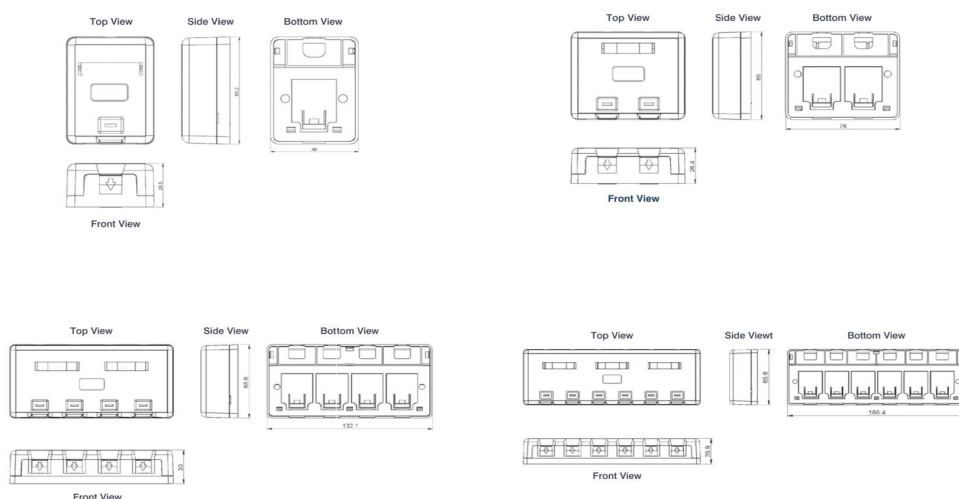

## Product Overview

The Excel Plus surface mount boxes can be used in a wide variety of applications and provide a quick and easy method of installing outlets in work areas. These shuttered units can be installed in desk clusters, beneath retail counters, under floors, or wall mounted, they are also ideal for temporary or emergency installations.

Item Code: 100-004

Shielded jacks	no
Shielded housing	no
With label space	yes
Outlet direction	Straight
Colour coding	yes
Width of device	132.1 mm
Height of device	29.8 mm
Depth of device	65.6 mm

## Product drawings