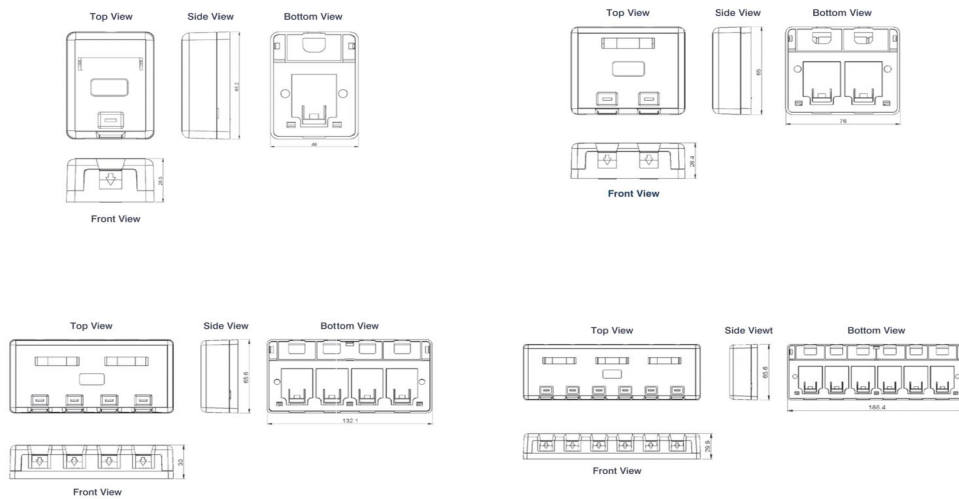

Product Overview

The Excel Plus surface mount boxes can be used in a wide variety of applications and provide a quick and easy method of installing outlets in work areas. These shuttered units can be installed in desk clusters, beneath retail counters, under floors, or wall mounted, they are also ideal for temporary or emergency installations.

Product Specifications

Excel Cat5e Plus Surface Mount Box 4 Port White

Part Code: 100-004

sales@excel-networking.com
excel-networking.com

Feature	Values
Surface mounted	yes
Flush-mounted installation	yes
Floor box/sub-floor mounted	yes
Type of fastening	Screwing
Type of connector	RJ45 8(8)
With outlets / modules	yes
Suitable for number of outlets / modules	4
Category	5E
Colour	White
RAL-number	9016
Connection type	Insulation displacement connector
Shielded jacks	no
Shielded housing	no
With label space	yes
Outlet direction	Straight
Colour coding	yes
Width of device	132.1 mm
Height of device	29.8 mm
Depth of device	65.6 mm

Excel Cat5e Plus Surface Mount Box 4 Port White

Part Code: 100-004

sales@excel-networking.com
excel-networking.com

Product drawings

Standards

Applicable standard	Detail
ISO/IEC 11801:2011 (Ed 2.2)	Information technology - Generic cabling for customer premises
IEC 61156-5:2012 (Ed 2.1)	Multicore and symmetrical pair/quad cables for digital communications - Part 5: Symmetrical pair/quad cables with transmission characteristics up to 1 000 MHz - Horizontal floor wiring - Sectional specification
EN 50173-1:2018	Information technology. Generic cabling systems - General requirements
EN 50173-2:2007 including amendment A1:2010	Information technology. Generic cabling systems - Office premises
ANSI/TIA 568-C:2009	Balanced Twisted-Pair Telecommunications Cabling and Components Standards
Directive 2011/65/EU (RoHS II)	Restriction of the Use of Certain Hazardous Substances in