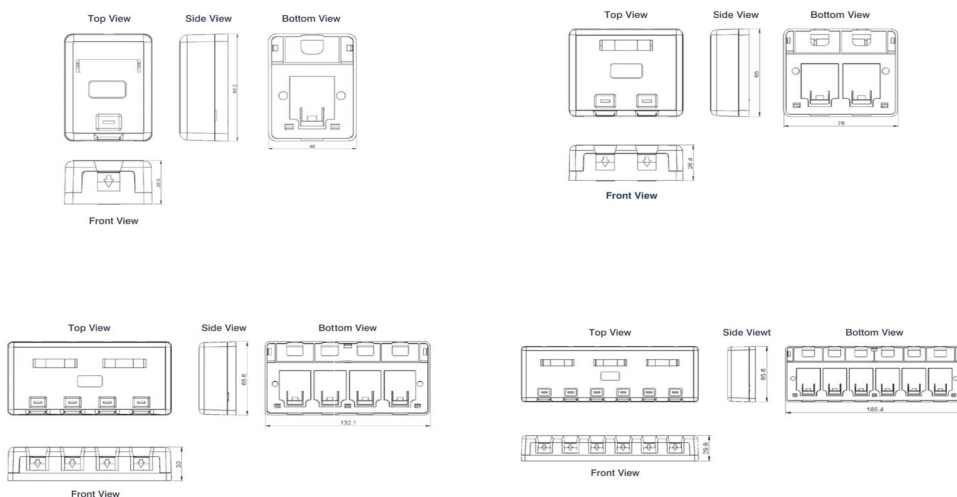

Product Overview

The Excel Plus surface mount boxes can be used in a wide variety of applications and provide a quick and easy method of installing outlets in work areas. These shuttered units can be installed in desk clusters, beneath retail counters, under floors, or wall mounted, they are also ideal for temporary or emergency installations.

Product Specifications

Excel Cat5e Plus Surface Mount Box 6 Port White

Part Code: 100-005

sales@excel-networking.com
excel-networking.com

Feature	Values
Surface mounted	yes
Flush-mounted installation	yes
Floor box/sub-floor mounted	yes
Type of fastening	Screwing
Type of connector	RJ45 8(8)
With outlets / modules	yes
Suitable for number of outlets / modules	6
Category	5E
Colour	White
RAL-number	9016
Connection type	Insulation displacement connector
Shielded jacks	no
Shielded housing	no
With label space	yes
Outlet direction	Straight
Colour coding	yes
Width of device	188.4 mm
Height of device	29.7 mm
Depth of device	65.6 mm

Excel Cat5e Plus Surface Mount Box 6 Port White

Part Code: 100-005

sales@excel-networking.com
excel-networking.com

Product drawings

Standards

Applicable standard	Detail
ISO/IEC 11801:2011 (Ed 2.2)	Information technology - Generic cabling for customer premises
IEC 61156-5:2012 (Ed 2.1)	Multicore and symmetrical pair/quad cables for digital communications - Part 5: Symmetrical pair/quad cables with transmission characteristics up to 1 000 MHz - Horizontal floor wiring - Sectional specification
EN 50173-1:2018	Information technology. Generic cabling systems - General requirements
EN 50173-2:2007 including amendment A1:2010	Information technology. Generic cabling systems - Office premises
ANSI/TIA 568-C:2009	Balanced Twisted-Pair Telecommunications Cabling and Components Standards
Directive 2011/65/EU (RoHS II)	Restriction of the Use of Certain Hazardous Substances in