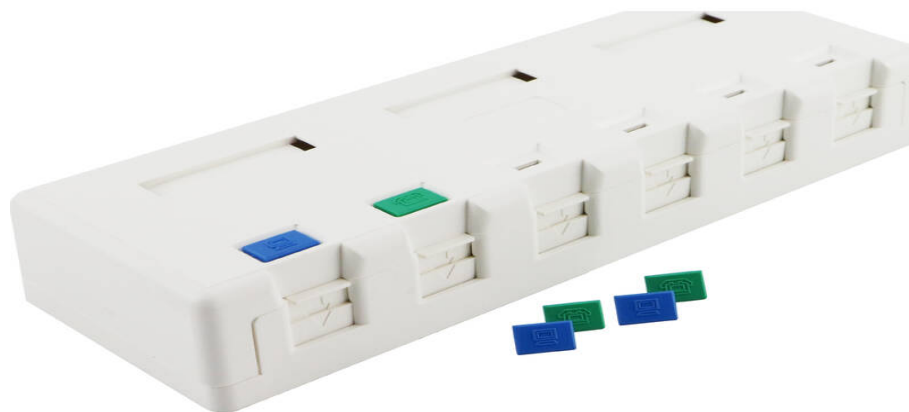

Excel Cat5e Plus Surface Mount Box 6 Port White

Part Code: 100-005

sales@excel-networking.com
excel-networking.com

CIBSE TM65 Embodied Carbon: 3.035 kg CO2e

Main Features

- / Provides convenient workstation outlets for Gigabit ethernet applications
- / Shuttered outlets as standard
- / Supplied with cable ties and fixing kit
- / Available in a choice of port density
- / Built in labelling field
- / 25 Year system warranty

Product Overview

The Excel Plus surface mount boxes can be used in a wide variety of applications and provide a quick and easy method of installing outlets in work areas. These shuttered units can be installed in desk clusters, beneath retail counters, under floors, or wall mounted, they are also ideal for temporary or emergency installations.

Product Specifications

Excel Cat5e Plus Surface Mount Box 6 Port White

Part Code: 100-005

sales@excel-networking.com
excel-networking.com

Feature	Values
Surface mounted	yes
Flush-mounted installation	yes
Floor box/sub-floor mounted	yes
Type of fastening	Screwing
Type of connector	RJ45 8(8)
With outlets / modules	yes
Suitable for number of outlets / modules	6
Category	5E
Colour	White
RAL-number	9016
Connection type	Insulation displacement connector
Shielded jacks	no
Shielded housing	no
With label space	yes
Outlet direction	Straight
Colour coding	yes
Width of device	188.4 mm
Height of device	29.7 mm
Depth of device	65.6 mm