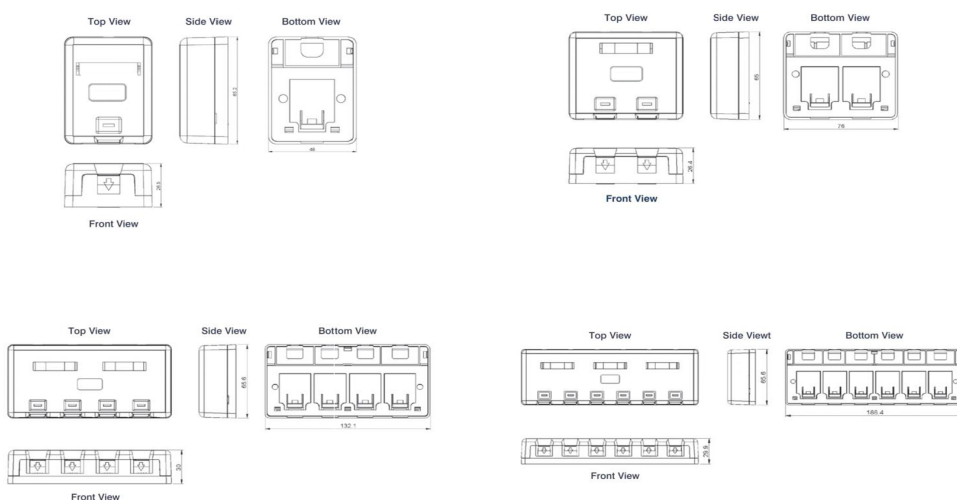

Product Overview

The Excel Plus surface mount boxes can be used in a wide variety of applications and provide a quick and easy method of installing outlets in work areas. These shuttered units can be installed in desk clusters, beneath retail counters, under floors, or wall mounted, they are also ideal for temporary or emergency installations.

Product Specifications

Excel Cat5e Plus Surface Mount Box 6 Port White

Part Code: 100-005

sales@excel-networking.com
excel-networking.com

Feature	Values
Surface mounted	yes
Flush-mounted installation	yes
Floor box/sub-floor mounted	yes
Type of fastening	Screwing
Type of connector	RJ45 8(8)
With outlets / modules	yes
Suitable for number of outlets / modules	6
Category	5E
Colour	White
RAL-number	9016
Connection type	Insulation displacement connector
Shielded jacks	no
Shielded housing	no
With label space	yes
Outlet direction	Straight
Colour coding	yes
Width of device	188.4 mm
Height of device	29.7 mm
Depth of device	65.6 mm

Excel Cat5e Plus Surface Mount Box 6 Port White

Part Code: 100-005

sales@excel-networking.com
excel-networking.com

Product drawings

Standards

Applicable standard	Detail
ISO/IEC 11801:2011 (Ed 2.2)	Information technology - Generic cabling for customer premises
IEC 61156-5:2012 (Ed 2.1)	Multicore and symmetrical pair/quad cables for digital communications - Part 5: Symmetrical pair/quad cables with transmission characteristics up to 1 000 MHz - Horizontal floor wiring - Sectional specification
EN 50173-1:2018	Information technology. Generic cabling systems - General requirements
EN 50173-2:2007 including amendment A1:2010	Information technology. Generic cabling systems - Office premises
ANSI/TIA 568-C:2009	Balanced Twisted-Pair Telecommunications Cabling and Components Standards
Directive 2011/65/EU (RoHS II)	Restriction of the Use of Certain Hazardous Substances in