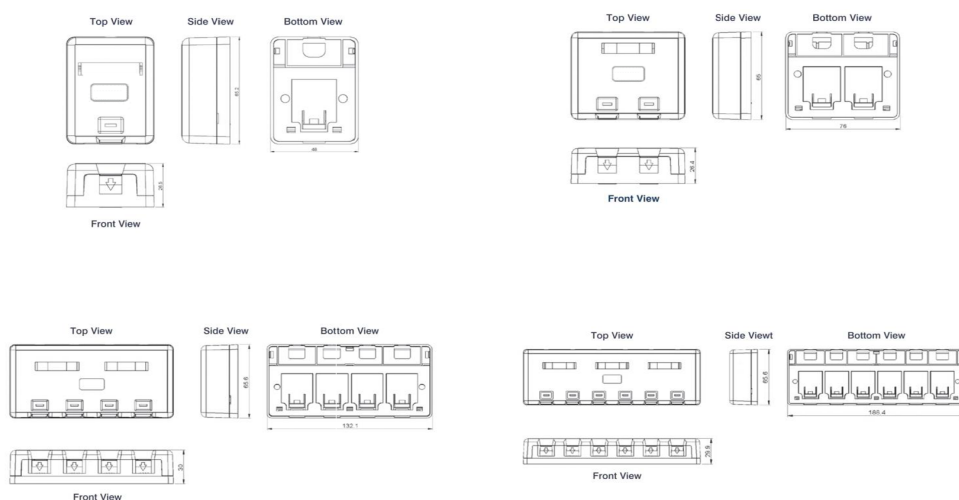

Product Overview

The Excel Plus surface mount boxes can be used in a wide variety of applications and provide a quick and easy method of installing outlets in work areas. These shuttered units can be installed in desk clusters, beneath retail counters, under floors, or wall mounted, they are also ideal for temporary or emergency installations.

Product Specifications

Excel Cat6 Plus Surface Mount Box 1 Port White

Part Code: 100-006

sales@excel-networking.com
excel-networking.com

Feature	Values
Surface mounted	yes
Flush-mounted installation	yes
Floor box/sub-floor mounted	yes
Type of fastening	Screwing
Type of connector	RJ45 8(8)
With outlets / modules	yes
Suitable for number of outlets / modules	1
Category	6
Colour	White
RAL-number	9016
Connection type	Insulation displacement connector
Shielded jacks	no
Shielded housing	no
With label space	yes
Outlet direction	Straight
Colour coding	yes
Width of device	48 mm
Height of device	26.2 mm
Depth of device	65.2 mm

Excel Cat6 Plus Surface Mount Box 1 Port White

Part Code: 100-006

sales@excel-networking.com
excel-networking.com

Product drawings

Standards

Applicable standard	Detail
ISO/IEC 11801:2011 (Ed 2.2)	Information technology - Generic cabling for customer premises
IEC 61156-5:2012 (Ed 2.1)	Multicore and symmetrical pair/quad cables for digital communications - Part 5: Symmetrical pair/quad cables with transmission characteristics up to 1 000 MHz - Horizontal floor wiring - Sectional specification
EN 50173-1:2018	Information technology. Generic cabling systems - General requirements
EN 50173-2:2007 including amendment A1:2010	Information technology. Generic cabling systems - Office premises
ANSI/TIA 568-C:2009	Balanced Twisted-Pair Telecommunications Cabling and Components Standards
Directive 2011/65/EU (RoHS II)	Restriction of the Use of Certain Hazardous Substances in