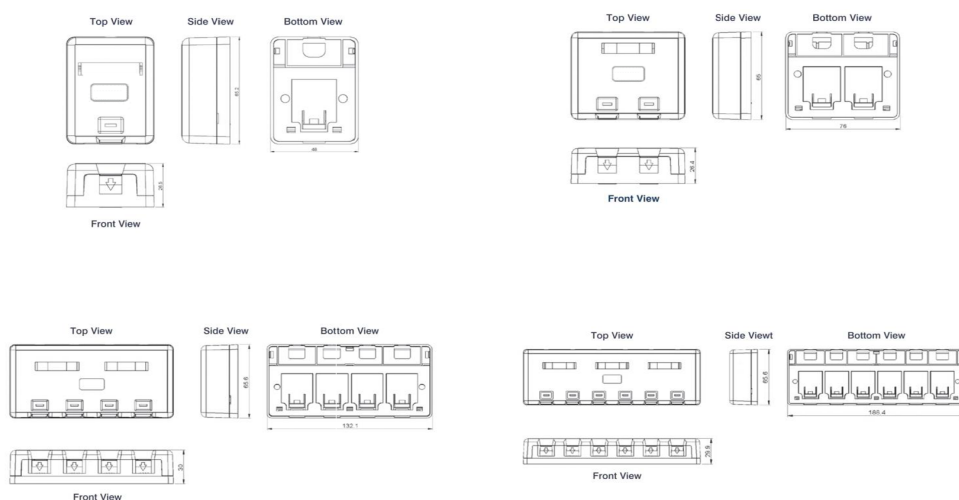

Excel Cat6 Plus Surface Mount Box 1 Port White

Part Code: 100-006

sales@excel-networking.com
excel-networking.com

Product drawings

Standards

Applicable standard	Detail
ISO/IEC 11801:2011 (Ed 2.2)	Information technology - Generic cabling for customer premises
IEC 61156-5:2012 (Ed 2.1)	Multicore and symmetrical pair/quad cables for digital communications - Part 5: Symmetrical pair/quad cables with transmission characteristics up to 1 000 MHz - Horizontal floor wiring - Sectional specification
EN 50173-1:2018	Information technology. Generic cabling systems - General requirements
EN 50173-2:2007 including amendment A1:2010	Information technology. Generic cabling systems - Office premises
ANSI/TIA 568-C:2009	Balanced Twisted-Pair Telecommunications Cabling and Components Standards
Directive 2011/65/EU (RoHS II)	Restriction of the Use of Certain Hazardous Substances in