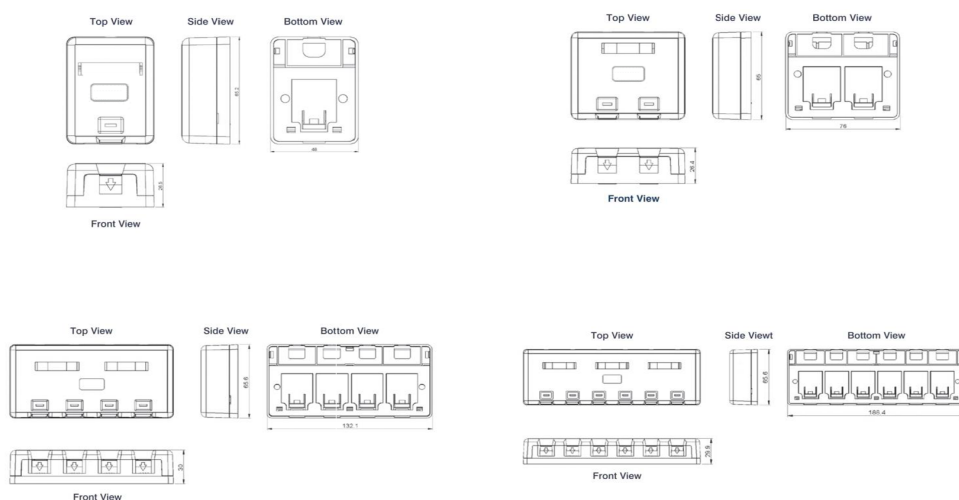

Product Overview

The Excel Plus surface mount boxes can be used in a wide variety of applications and provide a quick and easy method of installing outlets in work areas. These shuttered units can be installed in desk clusters, beneath retail counters, under floors, or wall mounted, they are also ideal for temporary or emergency installations.

Product Specifications

Excel Cat6 Plus Surface Mount Box 2 Port White

Part Code: 100-007

sales@excel-networking.com
excel-networking.com

Feature	Values
Surface mounted	yes
Flush-mounted installation	yes
Floor box/sub-floor mounted	yes
Type of fastening	Screwing
Type of connector	RJ45 8(8)
With outlets / modules	yes
Suitable for number of outlets / modules	2
Category	6
Colour	White
RAL-number	9016
Connection type	Insulation displacement connector
Shielded jacks	no
Shielded housing	no
With label space	yes
Outlet direction	Straight
Colour coding	yes
Width of device	76 mm
Height of device	26.1 mm
Depth of device	65 mm

Excel Cat6 Plus Surface Mount Box 2 Port White

Part Code: 100-007

sales@excel-networking.com
excel-networking.com

Product drawings

Standards

Applicable standard	Detail
ISO/IEC 11801:2011 (Ed 2.2)	Information technology - Generic cabling for customer premises
IEC 61156-5:2012 (Ed 2.1)	Multicore and symmetrical pair/quad cables for digital communications - Part 5: Symmetrical pair/quad cables with transmission characteristics up to 1 000 MHz - Horizontal floor wiring - Sectional specification
EN 50173-1:2018	Information technology. Generic cabling systems - General requirements
EN 50173-2:2007 including amendment A1:2010	Information technology. Generic cabling systems - Office premises
ANSI/TIA 568-C:2009	Balanced Twisted-Pair Telecommunications Cabling and Components Standards
Directive 2011/65/EU (RoHS II)	Restriction of the Use of Certain Hazardous Substances in