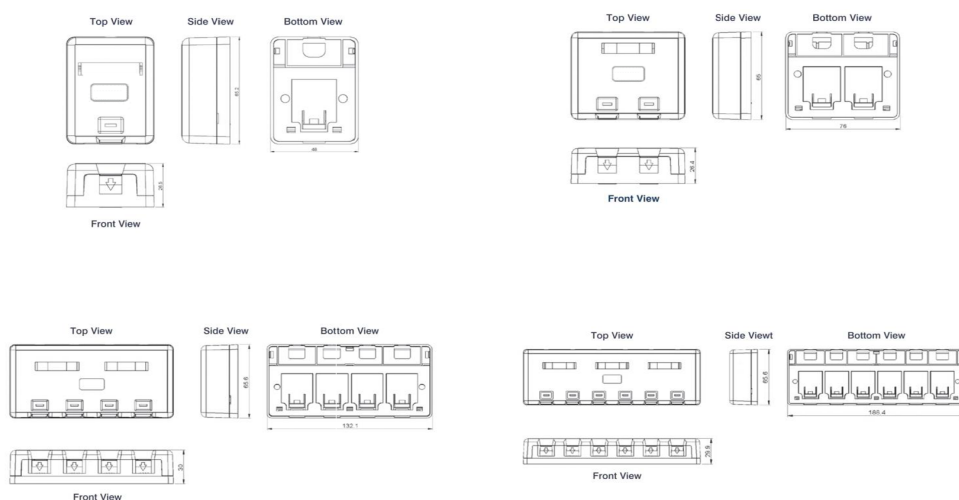

Excel Cat6 Plus Surface Mount Box 4 Port White

Part Code: 100-008

sales@excel-networking.com
excel-networking.com

Product drawings

Standards

Applicable standard	Detail
ISO/IEC 11801:2011 (Ed 2.2)	Information technology - Generic cabling for customer premises
IEC 61156-5:2012 (Ed 2.1)	Multicore and symmetrical pair/quad cables for digital communications - Part 5: Symmetrical pair/quad cables with transmission characteristics up to 1 000 MHz - Horizontal floor wiring - Sectional specification
EN 50173-1:2018	Information technology. Generic cabling systems - General requirements
EN 50173-2:2007 including amendment A1:2010	Information technology. Generic cabling systems - Office premises
ANSI/TIA 568-C:2009	Balanced Twisted-Pair Telecommunications Cabling and Components Standards
Directive 2011/65/EU (RoHS II)	Restriction of the Use of Certain Hazardous Substances in