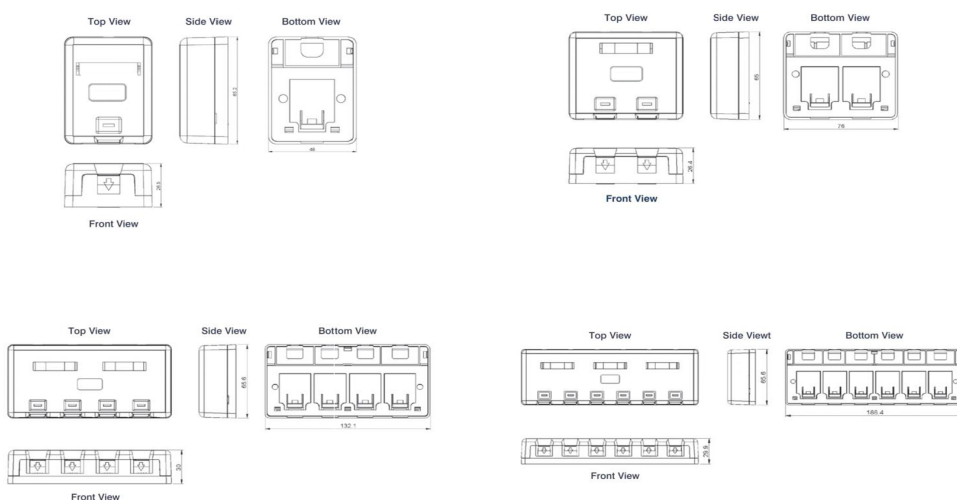

Product Overview

The Excel Plus surface mount boxes can be used in a wide variety of applications and provide a quick and easy method of installing outlets in work areas. These shuttered units can be installed in desk clusters, beneath retail counters, under floors, or wall mounted, they are also ideal for temporary or emergency installations.

Product Specifications

Excel Cat6 Plus Surface Mount Box 4 Port White

Part Code: 100-008

sales@excel-networking.com
excel-networking.com

Feature	Values
Surface mounted	yes
Flush-mounted installation	yes
Floor box/sub-floor mounted	yes
Type of fastening	Screwing
Type of connector	RJ45 8(8)
With outlets / modules	yes
Suitable for number of outlets / modules	4
Category	6
Colour	White
RAL-number	9016
Connection type	Insulation displacement connector
Shielded jacks	no
Shielded housing	no
With label space	yes
Outlet direction	Straight
Colour coding	yes
Width of device	132.1 mm
Height of device	29.8 mm
Depth of device	65.6 mm

Excel Cat6 Plus Surface Mount Box 4 Port White

Part Code: 100-008

sales@excel-networking.com
excel-networking.com

Product drawings

Standards

Applicable standard	Detail
ISO/IEC 11801:2011 (Ed 2.2)	Information technology - Generic cabling for customer premises
IEC 61156-5:2012 (Ed 2.1)	Multicore and symmetrical pair/quad cables for digital communications - Part 5: Symmetrical pair/quad cables with transmission characteristics up to 1 000 MHz - Horizontal floor wiring - Sectional specification
EN 50173-1:2018	Information technology. Generic cabling systems - General requirements
EN 50173-2:2007 including amendment A1:2010	Information technology. Generic cabling systems - Office premises
ANSI/TIA 568-C:2009	Balanced Twisted-Pair Telecommunications Cabling and Components Standards
Directive 2011/65/EU (RoHS II)	Restriction of the Use of Certain Hazardous Substances in