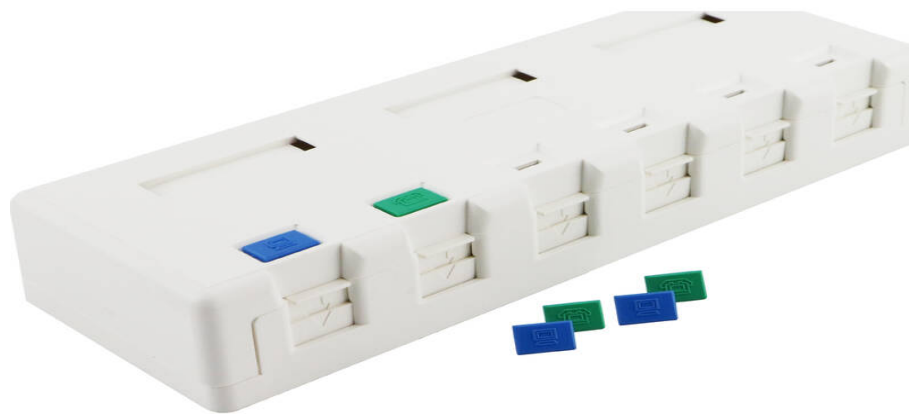

Excel Cat6 Plus Surface Mount Box 6 Port White

Part Code: 100-009

sales@excel-networking.com
excel-networking.com

CIBSE TM65 Embodied Carbon: 3.035 kg CO2e

Main Features

- / Provides convenient workstation outlets for Gigabit ethernet applications
- / Shuttered outlets as standard
- / Supplied with cable ties and fixing kit
- / Available in a choice of port density
- / Built in labelling field
- / 25 Year system warranty

Product Overview

The Excel Plus surface mount boxes can be used in a wide variety of applications and provide a quick and easy method of installing outlets in work areas. These shuttered units can be installed in desk clusters, beneath retail counters, under floors, or wall mounted, they are also ideal for temporary or emergency installations.

Product Specifications

Excel Cat6 Plus Surface Mount Box 6 Port White

Part Code: 100-009

sales@excel-networking.com
excel-networking.com

Feature	Values
Surface mounted	yes
Flush-mounted installation	yes
Floor box/sub-floor mounted	yes
Type of fastening	Screwing
Type of connector	RJ45 8(8)
With outlets / modules	yes
Suitable for number of outlets / modules	6
Category	6
Colour	White
RAL-number	9016
Connection type	Insulation displacement connector
Shielded jacks	no
Shielded housing	no
With label space	yes
Outlet direction	Straight
Colour coding	yes
Width of device	188.4 mm
Height of device	29.7 mm
Depth of device	65.6 mm