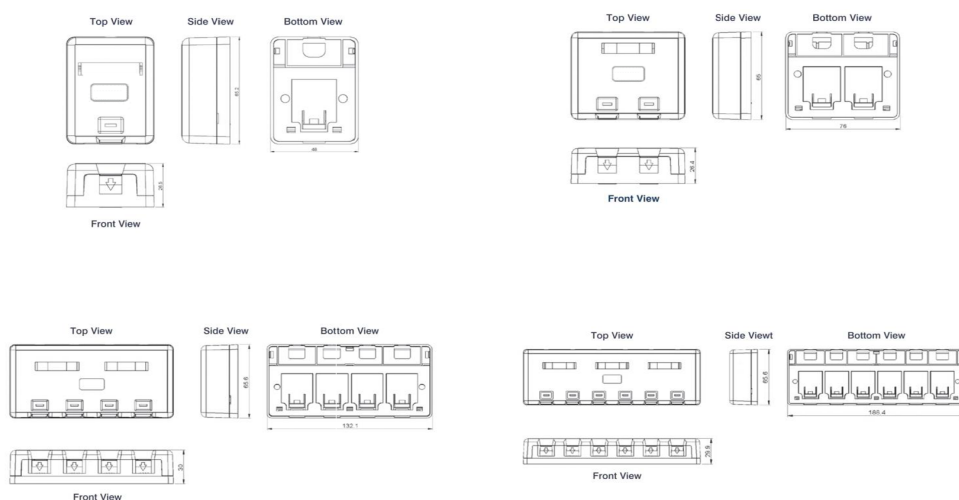

Excel Cat6 Plus Surface Mount Box 6 Port White

Part Code: 100-009

sales@excel-networking.com
excel-networking.com

Product drawings

Standards

Applicable standard	Detail
ISO/IEC 11801:2011 (Ed 2.2)	Information technology - Generic cabling for customer premises
IEC 61156-5:2012 (Ed 2.1)	Multicore and symmetrical pair/quad cables for digital communications - Part 5: Symmetrical pair/quad cables with transmission characteristics up to 1 000 MHz - Horizontal floor wiring - Sectional specification
EN 50173-1:2018	Information technology. Generic cabling systems - General requirements
EN 50173-2:2007 including amendment A1:2010	Information technology. Generic cabling systems - Office premises
ANSI/TIA 568-C:2009	Balanced Twisted-Pair Telecommunications Cabling and Components Standards
Directive 2011/65/EU (RoHS II)	Restriction of the Use of Certain Hazardous Substances in