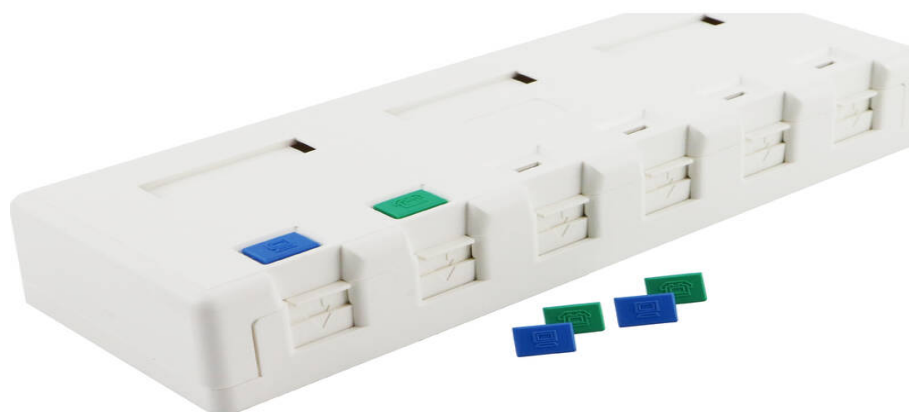

Excel Cat6 Plus Surface Mount Box 6 Port White

Part Code: 100-009

sales@excel-networking.com
excel-networking.com

CIBSE TM65 Embodied Carbon: 3.035 kg CO2e

Main Features

- / Provides convenient workstation outlets for Gigabit ethernet applications
- / Shuttered outlets as standard
- / Supplied with cable ties and fixing kit
- / Available in a choice of port density
- / Built in labelling field
- / 25 Year system warranty

Product Overview

The Excel Plus surface mount boxes can be used in a wide variety of applications and provide a quick and easy method of installing outlets in work areas. These shuttered units can be installed in desk clusters, beneath retail counters, under floors, or wall mounted, they are also ideal for temporary or emergency installations.

Product Specifications

Excel Cat6 Plus Surface Mount Box 6 Port White

Part Code: 100-009

sales@excel-networking.com
excel-networking.com

Feature	Values
Surface mounted	yes
Flush-mounted installation	yes
Floor box/sub-floor mounted	yes
Type of fastening	Screwing
Type of connector	RJ45 8(8)
With outlets / modules	yes
Suitable for number of outlets / modules	6
Category	6
Colour	White
RAL-number	9016
Connection type	Insulation displacement connector
Shielded jacks	no
Shielded housing	no
With label space	yes
Outlet direction	Straight
Colour coding	yes
Width of device	188.4 mm
Height of device	29.7 mm
Depth of device	65.6 mm