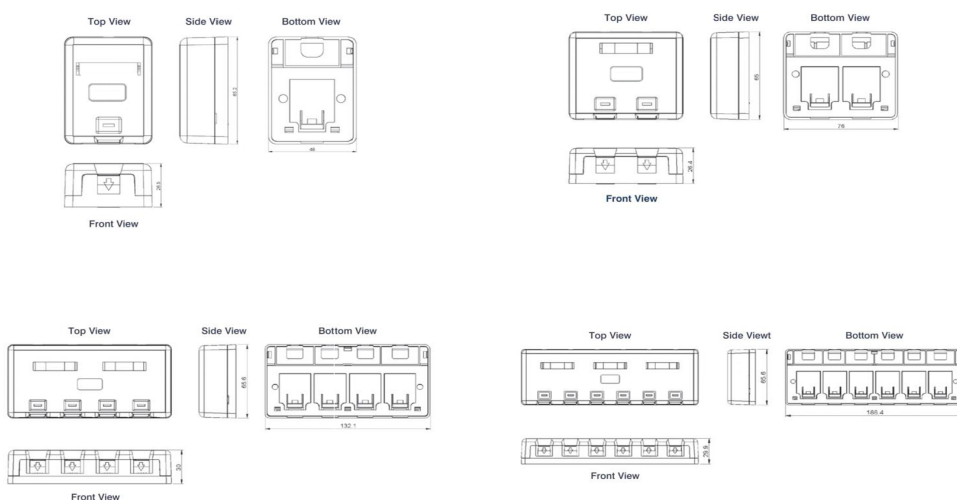

Product Overview

The Excel Plus surface mount boxes can be used in a wide variety of applications and provide a quick and easy method of installing outlets in work areas. These shuttered units can be installed in desk clusters, beneath retail counters, under floors, or wall mounted, they are also ideal for temporary or emergency installations.

Product Specifications

Excel Cat6 Plus Surface Mount Box 6 Port White

Part Code: 100-009

sales@excel-networking.com
excel-networking.com

Feature	Values
Surface mounted	yes
Flush-mounted installation	yes
Floor box/sub-floor mounted	yes
Type of fastening	Screwing
Type of connector	RJ45 8(8)
With outlets / modules	yes
Suitable for number of outlets / modules	6
Category	6
Colour	White
RAL-number	9016
Connection type	Insulation displacement connector
Shielded jacks	no
Shielded housing	no
With label space	yes
Outlet direction	Straight
Colour coding	yes
Width of device	188.4 mm
Height of device	29.7 mm
Depth of device	65.6 mm

Excel Cat6 Plus Surface Mount Box 6 Port White

Part Code: 100-009

sales@excel-networking.com
excel-networking.com

Product drawings

Standards

Applicable standard	Detail
ISO/IEC 11801:2011 (Ed 2.2)	Information technology - Generic cabling for customer premises
IEC 61156-5:2012 (Ed 2.1)	Multicore and symmetrical pair/quad cables for digital communications - Part 5: Symmetrical pair/quad cables with transmission characteristics up to 1 000 MHz - Horizontal floor wiring - Sectional specification
EN 50173-1:2018	Information technology. Generic cabling systems - General requirements
EN 50173-2:2007 including amendment A1:2010	Information technology. Generic cabling systems - Office premises
ANSI/TIA 568-C:2009	Balanced Twisted-Pair Telecommunications Cabling and Components Standards
Directive 2011/65/EU (RoHS II)	Restriction of the Use of Certain Hazardous Substances in