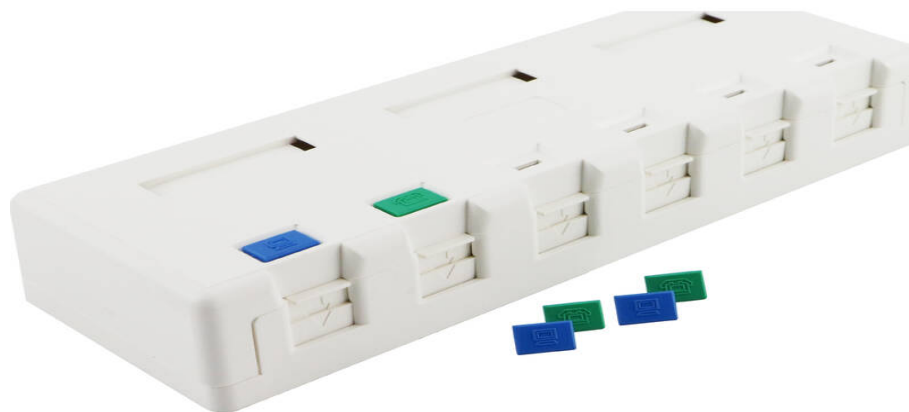

Excel Cat6 Plus Surface Mount Box 6 Port White

Part Code: 100-009

sales@excel-networking.com
excel-networking.com

CIBSE TM65 Embodied Carbon: 3.035 kg CO2e

Main Features

- / Provides convenient workstation outlets for Gigabit ethernet applications
- / Shuttered outlets as standard
- / Supplied with cable ties and fixing kit
- / Available in a choice of port density
- / Built in labelling field
- / 25 Year system warranty

Product Overview

The Excel Plus surface mount boxes can be used in a wide variety of applications and provide a quick and easy method of installing outlets in work areas. These shuttered units can be installed in desk clusters, beneath retail counters, under floors, or wall mounted, they are also ideal for temporary or emergency installations.

Product Specifications

Excel Cat6 Plus Surface Mount Box 6 Port White

Part Code: 100-009

sales@excel-networking.com
excel-networking.com

Feature	Values
Surface mounted	yes
Flush-mounted installation	yes
Floor box/sub-floor mounted	yes
Type of fastening	Screwing
Type of connector	RJ45 8(8)
With outlets / modules	yes
Suitable for number of outlets / modules	6
Category	6
Colour	White
RAL-number	9016
Connection type	Insulation displacement connector
Shielded jacks	no
Shielded housing	no
With label space	yes
Outlet direction	Straight
Colour coding	yes
Width of device	188.4 mm
Height of device	29.7 mm
Depth of device	65.6 mm