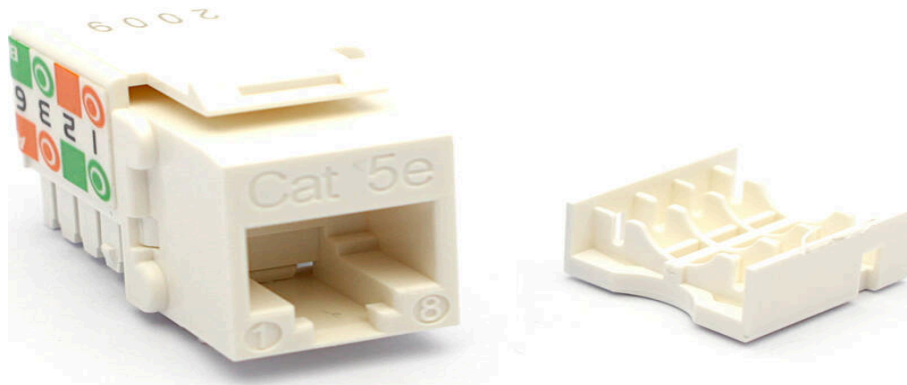

Excel Cat5e UTP Unscreened Keystone Jack IDC Punch Down White

Part Code: 100-010

sales@excel-networking.com
excel-networking.com

CIBSE TM65 Embodied Carbon: 0.387 kg CO2e

Main Features

- / IDC point at 90 degrees to jack
- / 3P Verified
- / Supports Gigabit Ethernet
- / Suitable for patch panel and faceplate mounting
- / UL94V-0 fire retardant plastic
- / ISO, EN & TIA compliant

Product Overview

100-010 Excel Cat5e UTP Unscreened Keystone Jack IDC Punch down White, available as part of our range of excel Cat5e keystone jacks for RJ45 network connections. Suitable for mounting in a range of housings from patch panels, faceplates and shutters, to floor boxes and work area distribution enclosures. The socket itself is housed in a high quality ABS plastic housing which opens at the rear to reveal the IDC termination points.

Product Specifications

Excel Cat5e UTP Unscreened Keystone Jack IDC Punch Down White

Part Code: 100-010

sales@excel-networking.com
excel-networking.com

Feature	Values
Model	Jack
Type of connector	RJ45 8(8)
Shielded	no
Category	5E
Connection type	110
Requires termination tool	yes
Suitable for round cable	yes
Suitable for flat cable	no
Suitable for solid cores	yes
Colour	White

Excel Cat5e UTP Unscreened Keystone Jack IDC Punch Down White

Part Code: 100-010

sales@excel-networking.com
excel-networking.com

Suitable impact tool	110 style punch down tool
Insulation resistance	500 MΩ
Dielectric withstanding voltage	1000 V AC
DC current rating	1.5 Amps
DC resistance	0.1 Ω
Contact resistance	20 mΩ
Storage temperature	-40 to +70 °C
Operating temperature	-10 to +60 °C
Relative humidity (Operational)	10 % to 90 % RH