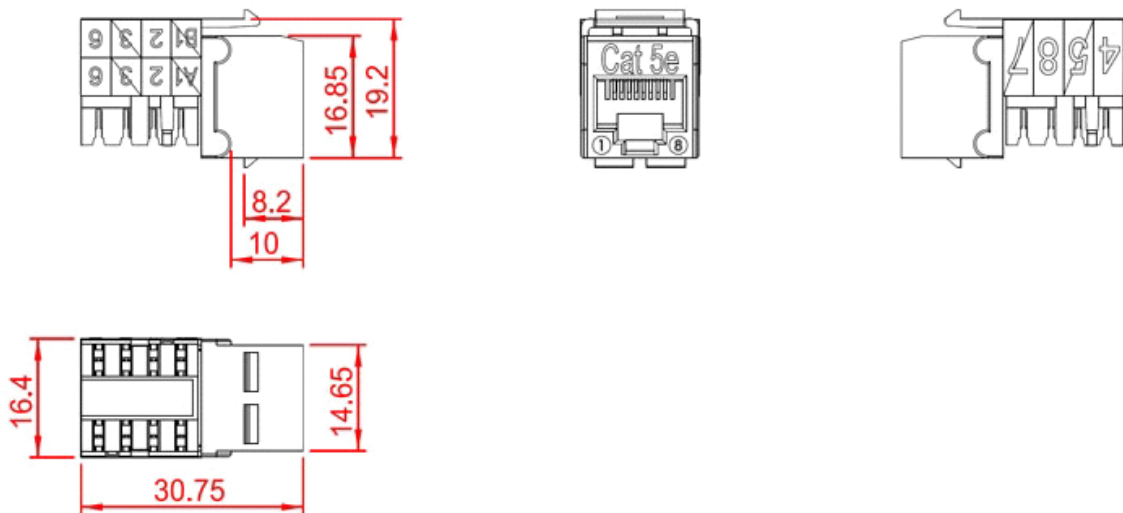

Product Overview

100-010 Excel Cat5e UTP Unscreened Keystone Jack IDC Punch down White, available as part of our range of excel Cat5e keystone jacks for RJ45 network connections. Suitable for mounting in a range of housings from patch panels, faceplates and shutters, to floor boxes and work area distribution enclosures. The socket itself is housed in a high quality ABS plastic housing which opens at the rear to reveal the IDC termination points.

Additional specifications

Features	Values
Width	16.4 mm
Depth	30.75 mm
Height	19.2 mm
Housing	ABS High-Impact
RJ45 Contacts	Nickel plated phosphor bronze alloy with 50 micro-inch Gold plating
IDC Contacts	Tin plated phosphor bronze alloy
RJ45 Life	Minimum 750 insertions
Contact force	100 grams with FCC compliant RJ-45 plug
Plug retention	48.9 N

Excel Cat5e UTP Unscreened Keystone Jack IDC Punch Down White

Part Code: 100-010

sales@excel-networking.com
excel-networking.com

Suitable impact tool	110 style punch down tool
Insulation resistance	500 MΩ
Dielectric withstanding voltage	1000 V AC
DC current rating	1.5 Amps
DC resistance	0.1 Ω
Contact resistance	20 mΩ
Storage temperature	-40 to +70 °C
Operating temperature	-10 to +60 °C
Relative humidity (Operational)	10 % to 90 % RH

Product drawing

Excel Cat5e UTP Unscreened Keystone Jack IDC Punch Down White

Part Code: 100-010

sales@excel-networking.com
excel-networking.com

Included accessories

Accessories	Quantity
Nylon cable tie	1
Wiring cap	1