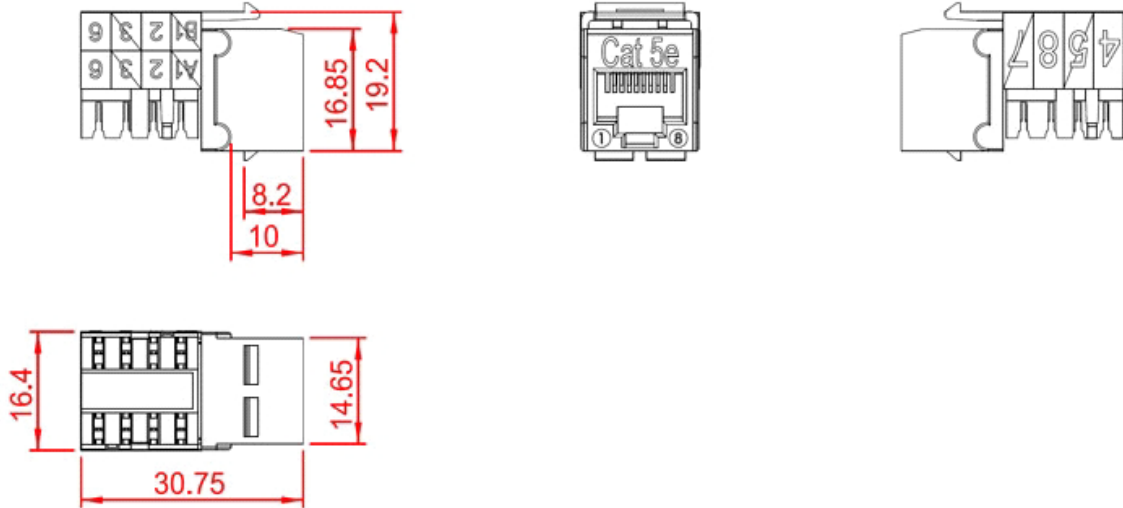

## Additional specifications

Features	Values
Width	16.4 mm
Depth	30.75 mm
Height	19.2 mm
Housing	ABS High-Impact
RJ45 Contacts	Nickel plated phosphor bronze alloy with 50 micro-inch Gold plating
IDC Contacts	Tin plated phosphor bronze alloy
RJ45 Life	Minimum 750 insertions
Contact force	100 grams with FCC compliant RJ-45 plug
Plug retention	48.9 N
Suitable impact tool	110 style punch down tool
Insulation resistance	500 MΩ
Dielectric withstanding voltage	1000 V AC
DC current rating	1.5 Amps
DC resistance	0.1 Ω
Contact resistance	20 mΩ
Storage temperature	-40 to +70 °C
Operating temperature	-10 to +60 °C
Relative humidity (Operational)	10 % to 90 % RH

## Product drawing