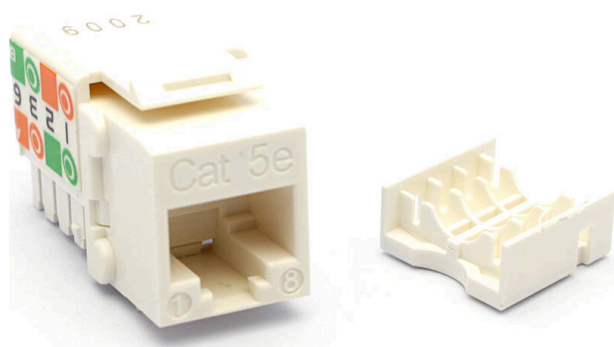

Excel Cat5e UTP Unscreened Keystone Jack IDC Punch Down White (Box 24)

Item Code: 100-010-24

excel
without compromise.

IDC point at 90 degrees to jack

Suitable for patch panel and faceplate mounting

3P Verified

UL94V-0 fire retardant plastic

Supports Gigabit Ethernet

ISO, EN & TIA compliant

CIBSE TM65 Embodied Carbon: 9.289 kg CO2e

Product Overview

Excel Cat5e UTP Unscreened Keystone Jack IDC Punch down White Box 24, available as part of our range of excel Cat5e keystone jacks for RJ45 network connections. Suitable for mounting in a range of housings from patch panels, faceplates and shutters, to floor boxes and work area distribution enclosures. The socket itself is housed in a high quality ABS plastic housing which opens at the rear to reveal the IDC termination points.

Product Specifications

Feature	Values
Model	Jack
Type of connector	RJ45 8(8)
Shielded	no
Category	5E
Connection type	110
Requires termination tool	yes
Suitable for round cable	yes
Suitable for flat cable	no

Excel Cat5e UTP Unscreened Keystone Jack IDC Punch Down White (Box 24)

Item Code: 100-010-24

Suitable for solid cores yes

Colour White

Additional specifications

Features	Values
Width	16.4 mm
Depth	30.75 mm
Height	19.2 mm
Housing	ABS High-Impact
RJ45 Contacts	Nickel plated phosphor bronze alloy with 50 micro-inch Gold plating
IDC Contacts	Tin plated phosphor bronze alloy
RJ45 Life	Minimum 750 insertions
Contact force	100 grams with FCC compliant RJ-45 plug
Plug retention	48.9 N
Suitable impact tool	110 style punch down tool
Insulation resistance	500 MΩ
Dielectric withstanding voltage	1000 V AC
DC current rating	1.5 Amps
DC resistance	0.1 Ω
Contact resistance	20 mΩ
Storage temperature	-40 to +70 °C
Operating temperature	-10 to +60 °C
Relative humidity (Operational)	10 % to 90 % RH