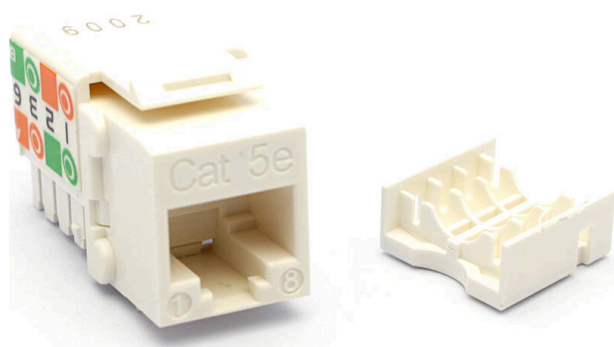

Excel Cat5e UTP Unscreened Keystone Jack IDC Punch Down White (Box 24)

Item Code: 100-010-24

excel
without compromise.

IDC point at 90 degrees to jack

Suitable for patch panel and faceplate mounting

3P Verified

UL94V-0 fire retardant plastic

Supports Gigabit Ethernet

ISO, EN & TIA compliant

CIBSE TM65 Embodied Carbon: 9.289 kg CO2e

Product Overview

Excel Cat5e UTP Unscreened Keystone Jack IDC Punch down White Box 24, available as part of our range of excel Cat5e keystone jacks for RJ45 network connections. Suitable for mounting in a range of housings from patch panels, faceplates and shutters, to floor boxes and work area distribution enclosures. The socket itself is housed in a high quality ABS plastic housing which opens at the rear to reveal the IDC termination points.

Excel Cat5e UTP Unscreened Keystone Jack IDC Punch Down White (Box 24)

Item Code: 100-010-24

Suitable for solid cores	yes
Colour	White

Additional specifications

Features	Values
Width	16.4 mm
Depth	30.75 mm
Height	19.2 mm
Housing	ABS High-Impact
RJ45 Contacts	Nickel plated phosphor bronze alloy with 50 micro-inch Gold plating
IDC Contacts	Tin plated phosphor bronze alloy
RJ45 Life	Minimum 750 insertions
Contact force	100 grams with FCC compliant RJ-45 plug
Plug retention	48.9 N
Suitable impact tool	110 style punch down tool
Insulation resistance	500 M Ω
Dielectric withstanding voltage	1000 V AC
DC current rating	1.5 Amps
DC resistance	0.1 Ω
Contact resistance	20 m Ω
Storage temperature	-40 to +70 °C
Operating temperature	-10 to +60 °C
Relative humidity (Operational)	10 % to 90 % RH

Excel Cat5e UTP Unscreened Keystone Jack IDC Punch Down White (Box 24)

Item Code: 100-010-24

excel
without compromise.

Product drawing

Included accessories

Accessories	Quantity
Nylon cable tie	1
Wiring cap	1