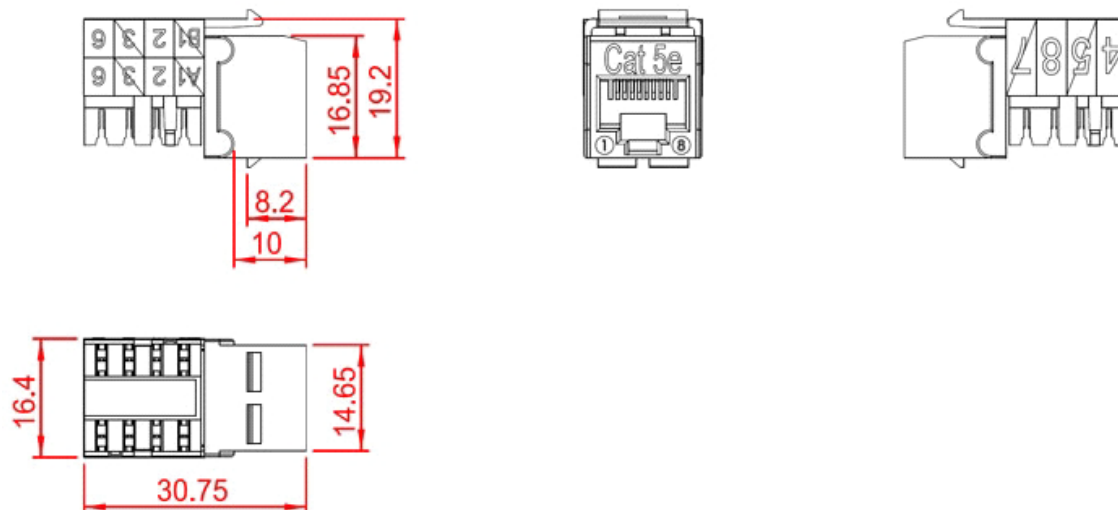

Excel Cat5e UTP Unscreened Keystone Jack IDC Punch Down White (Box 24)

Item Code: 100-010-24

Suitable for solid cores yes

Colour White

Additional specifications

Features	Values
Width	16.4 mm
Depth	30.75 mm
Height	19.2 mm
Housing	ABS High-Impact
RJ45 Contacts	Nickel plated phosphor bronze alloy with 50 micro-inch Gold plating
IDC Contacts	Tin plated phosphor bronze alloy
RJ45 Life	Minimum 750 insertions
Contact force	100 grams with FCC compliant RJ-45 plug
Plug retention	48.9 N
Suitable impact tool	110 style punch down tool
Insulation resistance	500 MΩ
Dielectric withstanding voltage	1000 V AC
DC current rating	1.5 Amps
DC resistance	0.1 Ω
Contact resistance	20 mΩ
Storage temperature	-40 to +70 °C
Operating temperature	-10 to +60 °C
Relative humidity (Operational)	10 % to 90 % RH

Excel Cat5e UTP Unscreened Keystone Jack IDC Punch Down White (Box 24)

Item Code: 100-010-24

Product drawing

Included accessories

Accessories	Quantity
Nylon cable tie	1
Wiring cap	1

Standards

Applicable standard	Detail
Directive 2011/65/EU (RoHS II)	Restriction of the Use of Certain Hazardous Substances in Electrical and Electronic Equipment — compliant. Applies within EU member states).
Directive (EU) 2015/863 (RoHS III)	Amending Directive 2011/65/EU to add four phthalates (DEHP, BBP, DBP, DIBP) to Annex II — compliant.
ISO/IEC 11801-1:2017	Information technology - Generic cabling for customer premises: Part 1 General Requirements
EN 50173-1:2018	Information technology. Generic cabling systems - General requirements
ANSI/TIA 568-2.D	Balanced Twisted-Pair Telecommunications Cabling and Components Standards
UL-94-V-0	Burning stops within 10 seconds after two applications of ten seconds each of a flame to a test bar. NO flaming drips are allowed.