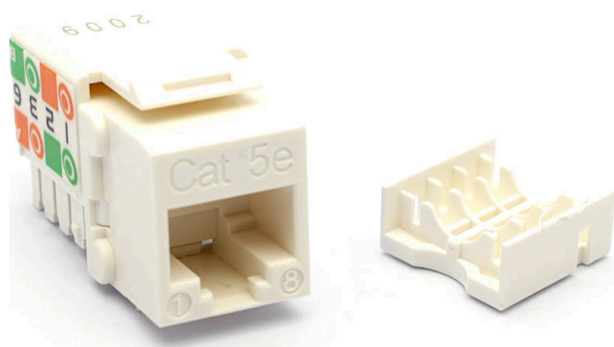

# Excel Cat5e UTP Unscreened Keystone Jack IDC Punch Down White (Box 24)

Item Code: 100-010-24

**excel**  
without compromise.

✕ IDC point at 90 degrees to jack

✕ Suitable for patch panel and faceplate mounting

✕ 3P Verified

✕ UL94V-0 fire retardant plastic

✕ Supports Gigabit Ethernet

✕ ISO, EN & TIA compliant

✕ CIBSE TM65 Embodied Carbon: 9.289 kg CO2e

## Product Overview

100-010-24 Excel Cat5e UTP Unscreened Keystone Jack IDC Punch down White Box 24, available as part of our range of excel Cat5e keystone jacks for RJ45 network connections. Suitable for mounting in a range of housings from patch panels, faceplates and shutters, to floor boxes and work area distribution enclosures. The socket itself is housed in a high quality ABS plastic housing which opens at the rear to reveal the IDC termination points.

## Product Specifications

Feature	Values
Model	Jack
Type of connector	RJ45 8(8)
Shielded	no
Category	5E
Connection type	110
Requires termination tool	yes
Suitable for round cable	yes
Suitable for flat cable	no
Suitable for solid core	yes