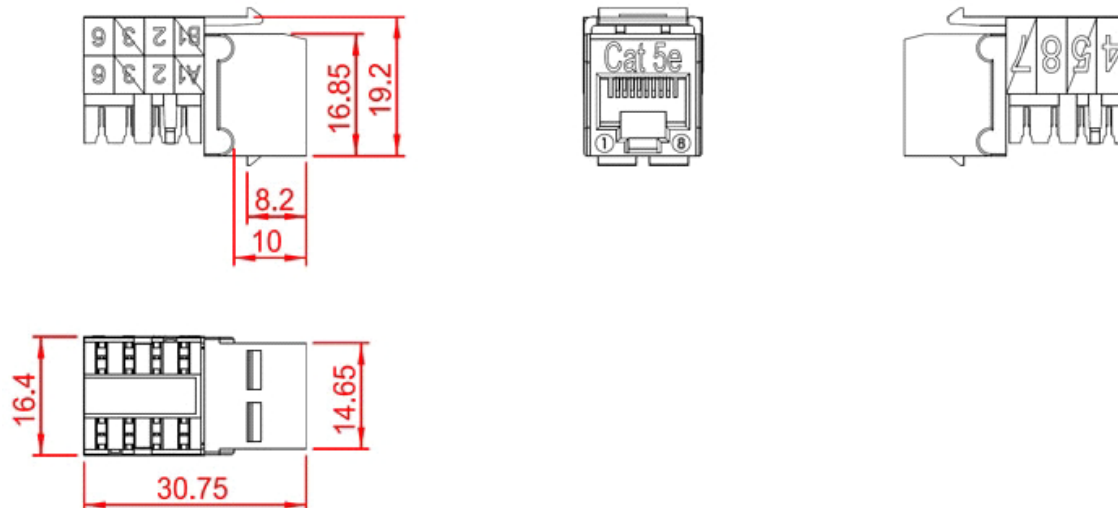

Excel Cat5e UTP Unscreened Keystone Jack IDC Punch Down White (Box 24)

Item Code: 100-010-24

Suitable for solid cores	yes
Colour	White

Additional specifications

Features	Values
Width	16.4 mm
Depth	30.75 mm
Height	19.2 mm
Housing	ABS High-Impact
RJ45 Contacts	Nickel plated phosphor bronze alloy with 50 micro-inch Gold plating
IDC Contacts	Tin plated phosphor bronze alloy
RJ45 Life	Minimum 750 insertions
Contact force	100 grams with FCC compliant RJ-45 plug
Plug retention	48.9 N
Suitable impact tool	110 style punch down tool
Insulation resistance	500 M Ω
Dielectric withstanding voltage	1000 V AC
DC current rating	1.5 Amps
DC resistance	0.1 Ω
Contact resistance	20 m Ω
Storage temperature	-40 to +70 °C
Operating temperature	-10 to +60 °C
Relative humidity (Operational)	10 % to 90 % RH

Excel Cat5e UTP Unscreened Keystone Jack IDC Punch Down White (Box 24)

Item Code: 100-010-24

excel
without compromise.

Product drawing

Included accessories

Accessories	Quantity
Nylon cable tie	1
Wiring cap	1