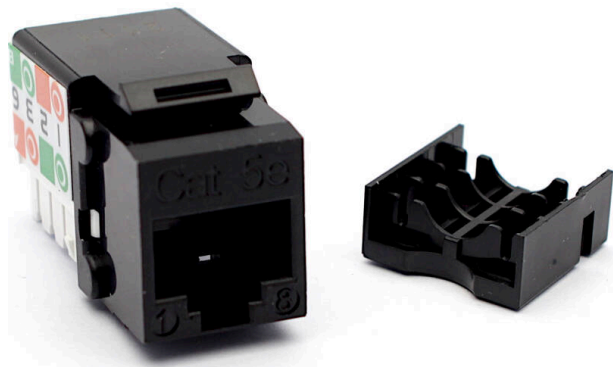

Excel Cat5e UTP Unscreened Keystone Jack IDC Punch Down Black

Item Code: 100-010-BK

excel
without compromise.

IDC point at 90 degrees to jack

Suitable for patch panel and faceplate mounting

3P Verified

UL94V-0 fire retardant plastic

Supports Gigabit Ethernet

ISO, EN & TIA compliant

CIBSE TM65 Embodied Carbon: 0.387 kg CO2e

Product Overview

Excel Cat5e UTP Unscreened Keystone Jack IDC Punch down Black, available as part of our range of excel Cat5e keystone jacks for RJ45 network connections. Suitable for mounting in a range of housings from patch panels, faceplates and shutters, to floor boxes and work area distribution enclosures. The socket itself is housed in a high quality ABS plastic housing which opens at the rear to reveal the IDC termination points.

Product Specifications

Feature	Values
Model	Jack
Type of connector	RJ45 8(8)
Shielded	no
Category	5E
Connection type	110
Requires termination tool	yes
Suitable for round cable	yes
Suitable for flat cable	no

Excel Cat5e UTP Unscreened Keystone Jack IDC Punch Down Black

Item Code: 100-010-BK

Suitable for solid cores	yes
Colour	Black

Additional specifications

Features	Values
Width	16.4 mm
Depth	30.75 mm
Height	19.2 mm
Housing	ABS High-Impact
RJ45 Contacts	Nickel plated phosphor bronze alloy with 50 micro-inch Gold plating
IDC Contacts	Tin plated phosphor bronze alloy
RJ45 Life	Minimum 750 insertions
Contact force	100 grams with FCC compliant RJ-45 plug
Plug retention	48.9 N
Suitable impact tool	110 style punch down tool
Insulation resistance	500 MΩ
Dielectric withstanding voltage	1000 V AC
DC current rating	1.5 Amps
DC resistance	0.1 Ω
Contact resistance	20 mΩ
Storage temperature	-40 to +70 °C
Operating temperature	-10 to +60 °C
Relative humidity (Operational)	10 % to 90 % RH