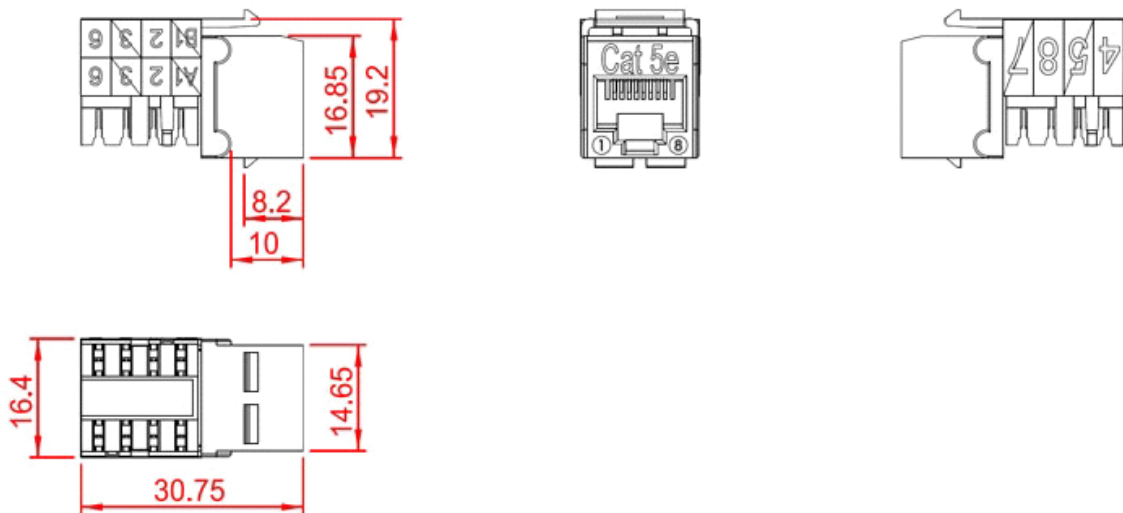

Excel Cat5e UTP Unscreened Keystone Jack IDC Punch Down Black

Part Code: 100-010-BK

sales@excel-networking.com
excel-networking.com

Suitable impact tool	110 style punch down tool
Insulation resistance	500 MΩ
Dielectric withstanding voltage	1000 V AC
DC current rating	1.5 Amps
DC resistance	0.1 Ω
Contact resistance	20 mΩ
Storage temperature	-40 to +70 °C
Operating temperature	-10 to +60 °C
Relative humidity (Operational)	10 % to 90 % RH

Product drawing