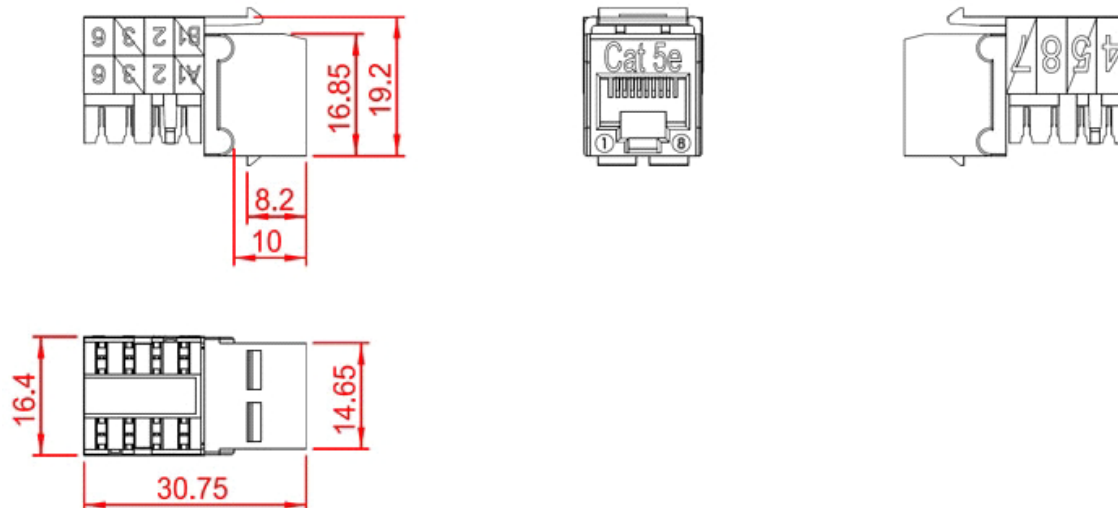

Excel Cat5e UTP Unscreened Keystone Jack IDC Punch Down Black

Item Code: 100-010-BK

Suitable for solid cores	yes
Colour	Black

Additional specifications

Features	Values
Width	16.4 mm
Depth	30.75 mm
Height	19.2 mm
Housing	ABS High-Impact
RJ45 Contacts	Nickel plated phosphor bronze alloy with 50 micro-inch Gold plating
IDC Contacts	Tin plated phosphor bronze alloy
RJ45 Life	Minimum 750 insertions
Contact force	100 grams with FCC compliant RJ-45 plug
Plug retention	48.9 N
Suitable impact tool	110 style punch down tool
Insulation resistance	500 MΩ
Dielectric withstanding voltage	1000 V AC
DC current rating	1.5 Amps
DC resistance	0.1 Ω
Contact resistance	20 mΩ
Storage temperature	-40 to +70 °C
Operating temperature	-10 to +60 °C
Relative humidity (Operational)	10 % to 90 % RH

Excel Cat5e UTP Unscreened Keystone Jack IDC Punch Down Black

Item Code: 100-010-BK

excel
without compromise.

Product drawing

Included accessories

Accessories	Quantity
Nylon cable tie	1
Wiring cap	1

Standards