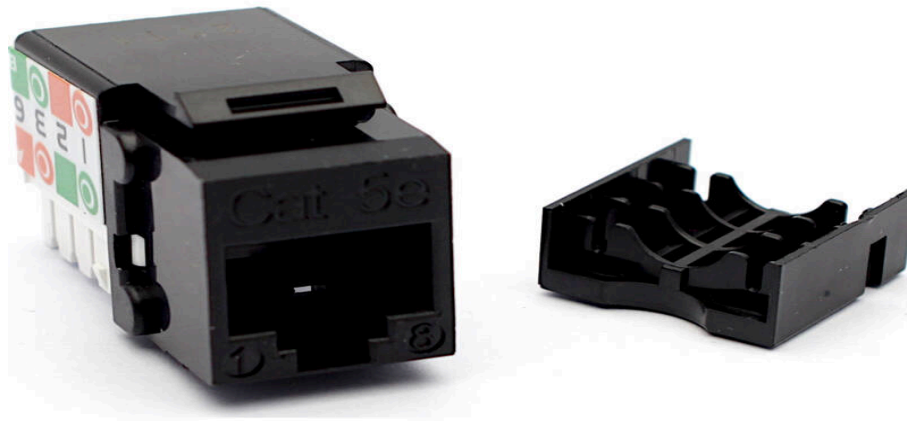

Excel Cat5e UTP Unscreened Keystone Jack IDC Punch Down Black

Part Code: 100-010-BK

sales@excel-networking.com
excel-networking.com

CIBSE TM65 Embodied Carbon: 0.387 kg CO2e

Main Features

- / IDC point at 90 degrees to jack
- / 3P Verified
- / Supports Gigabit Ethernet
- / Suitable for patch panel and faceplate mounting
- / UL94V-0 fire retardant plastic
- / ISO, EN & TIA compliant

Product Overview

Excel Cat5e UTP Unscreened Keystone Jack IDC Punch down Black, available as part of our range of excel Cat5e keystone jacks for RJ45 network connections. Suitable for mounting in a range of housings from patch panels, faceplates and shutters, to floor boxes and work area distribution enclosures. The socket itself is housed in a high quality ABS plastic housing which opens at the rear to reveal the IDC termination points.

Product Specifications

Excel Cat5e UTP Unscreened Keystone Jack IDC Punch Down Black

Part Code: 100-010-BK

sales@excel-networking.com
excel-networking.com

Feature	Values
Model	Jack
Type of connector	RJ45 8(8)
Shielded	no
Category	5E
Connection type	110
Requires termination tool	yes
Suitable for round cable	yes
Suitable for flat cable	no
Suitable for solid cores	yes
Colour	Black

Excel Cat5e UTP Unscreened Keystone Jack IDC Punch Down Black

Part Code: 100-010-BK

sales@excel-networking.com
excel-networking.com

Suitable impact tool	110 style punch down tool
Insulation resistance	500 MΩ
Dielectric withstanding voltage	1000 V AC
DC current rating	1.5 Amps
DC resistance	0.1 Ω
Contact resistance	20 mΩ
Storage temperature	-40 to +70 °C
Operating temperature	-10 to +60 °C
Relative humidity (Operational)	10 % to 90 % RH