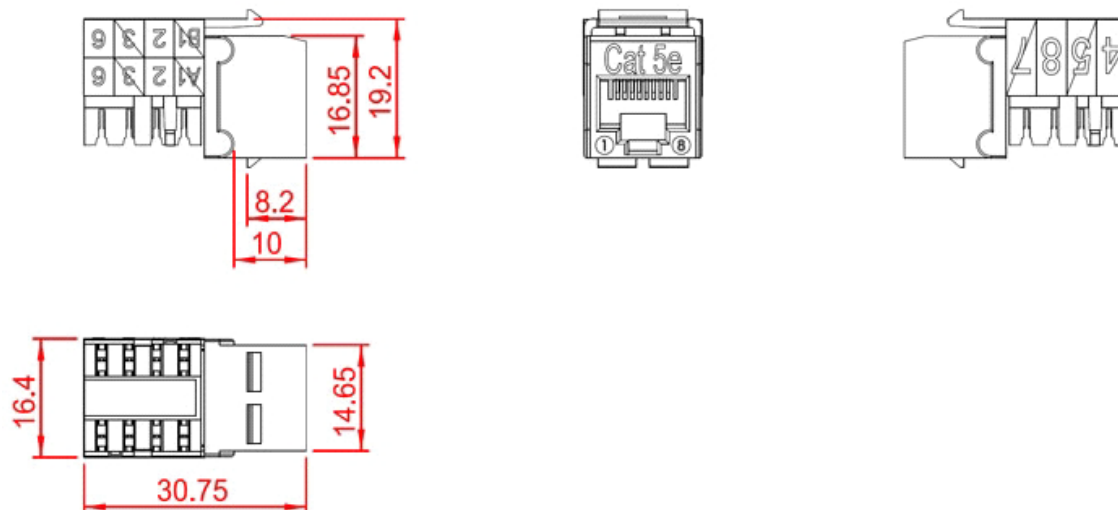

## Additional specifications

Features	Values
Width	16.4 mm
Depth	30.75 mm
Height	19.2 mm
Housing	ABS High-Impact
RJ45 Contacts	Nickel plated phosphor bronze alloy with 50 micro-inch Gold plating
IDC Contacts	Tin plated phosphor bronze alloy
RJ45 Life	Minimum 750 insertions
Contact force	100 grams with FCC compliant RJ-45 plug
Plug retention	48.9 N
Suitable impact tool	110 style punch down tool
Insulation resistance	500 MΩ
Dielectric withstanding voltage	1000 V AC
DC current rating	1.5 Amps
DC resistance	0.1 Ω
Contact resistance	20 mΩ
Storage temperature	-40 to +70 °C
Operating temperature	-10 to +60 °C
Relative humidity (Operational)	10 % to 90 % RH

## Product drawing