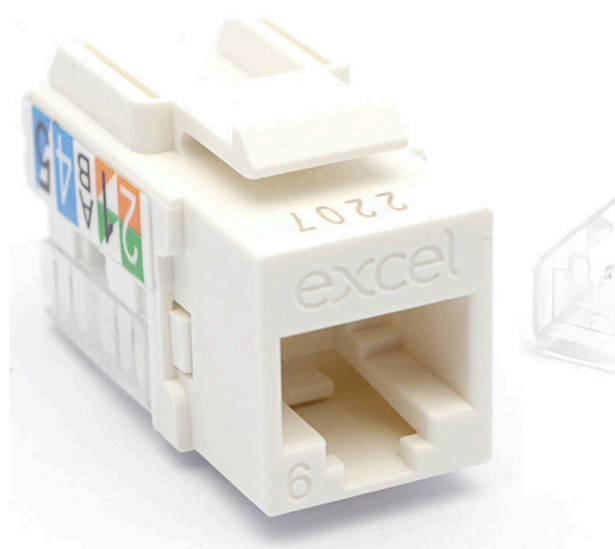

# Excel Cat6 UTP Unscreened Keystone Jack IDC Punch Down White (Box 24)

Item Code: 100-011-24

**excel**  
without compromise.

IDC point at 90 degrees to jack

Suitable for patch panel and faceplate mounting

3P Verified

UL94V-0 fire retardant plastic

Supports Gigabit Ethernet

ISO, EN & TIA compliant

CIBSE TM65 Embodied Carbon: 9.289 kg CO2e

## Product Overview

Excel Cat6 UTP Unscreened Keystone Jack IDC Punch down White Box 24, available as part of our range of excel Cat6 keystone jacks for RJ45 network connections. Suitable for mounting in a range of housings from patch panels, faceplates and shutters, to floor boxes and work area distribution enclosures.

The socket itself is housed in a high quality ABS plastic housing which opens at the rear to reveal the IDC termination points.