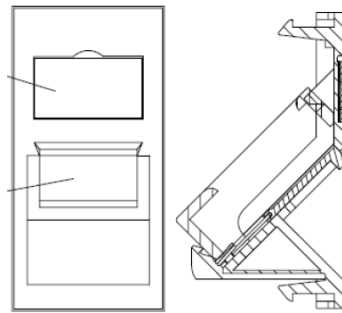

100-175, 100-175-BK