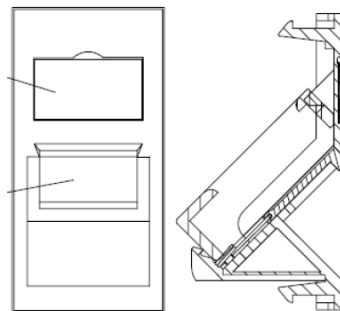

## Product Overview

A range of mounting options are available for the Excel Keystone Tool-less Jacks that allow them to be installed in a number of situations. This flexibility results in the ability to have the same jacks terminating the cable in the patch panel and at the outlet.

These shutters are available in the Euro Module size of 25 x 50 mm. They come with windows and labels fitted to complete the installation. Blanking plates available in half and single size are available in the Euro Module size to configure single or triple outlets.

## Product Specifications

Feature	Values
Application	Mounting cover data connector
Material	Plastic
Colour	White
RAL-number (akin)	9016
Type of fastening	Engage (snap)
Width of device	25 mm
Height of device	50 mm