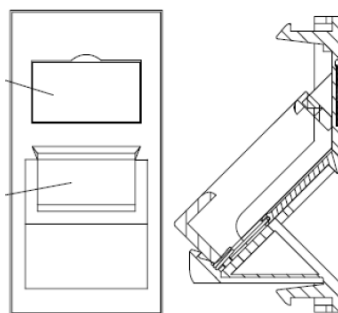

100-175, 100-175-BK