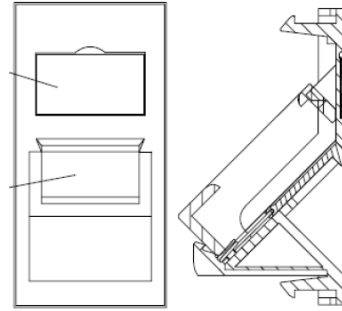

100-175, 100-175-BK