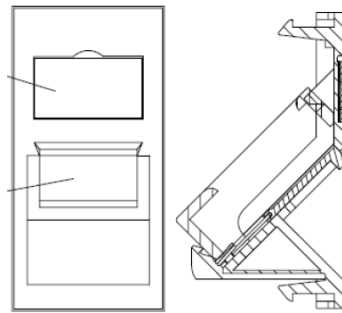

These shutters are available in the LJ6C size of 22.5 x 37 mm. They come with windows and labels fitted to complete the installation.

Product Specifications

Excel Flat Shutter LJ6C for Keystone Jack White

Part Code: 100-018

sales@excel-networking.com
excel-networking.com

Feature	Values
Application	Mounting cover data connector
Material	Plastic
Colour	White
RAL-number (akin)	9016
Type of fastening	Engage (snap)
Width of device	22 mm
Height of device	37 mm

Part Code: 100-018

sales@excel-networking.com
excel-networking.com

Product drawing

100-018, 100-018-BK

100-175, 100-175-BK

100-020, 100-020-BK

100-022, 100-022-BK

100-014