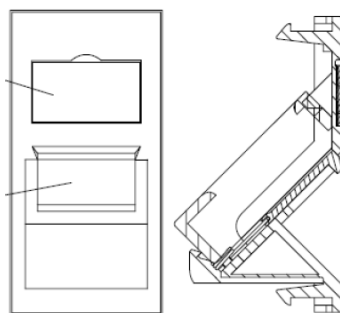

Part Code: 100-018-BK

sales@excel-networking.com
excel-networking.com

Application	Mounting cover data connector
Material	Plastic
Colour	Black
RAL-number (akin)	9011
Type of fastening	Engage (snap)
Width of device	22 mm
Height of device	37 mm

Excel Flat Shutter LJ6C for Keystone Jack Black

Part Code: 100-018-BK

sales@excel-networking.com
excel-networking.com

Product drawing

100-018, 100-018-BK

100-175, 100-175-BK

100-020, 100-020-BK

100-022, 100-022-BK