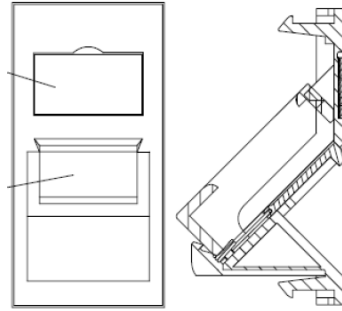

100-175, 100-175-BK