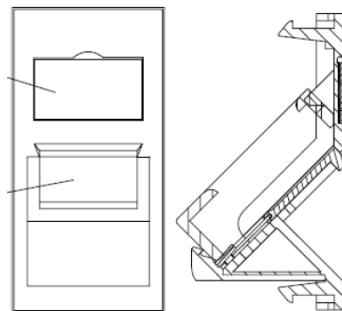

100-175, 100-175-BK