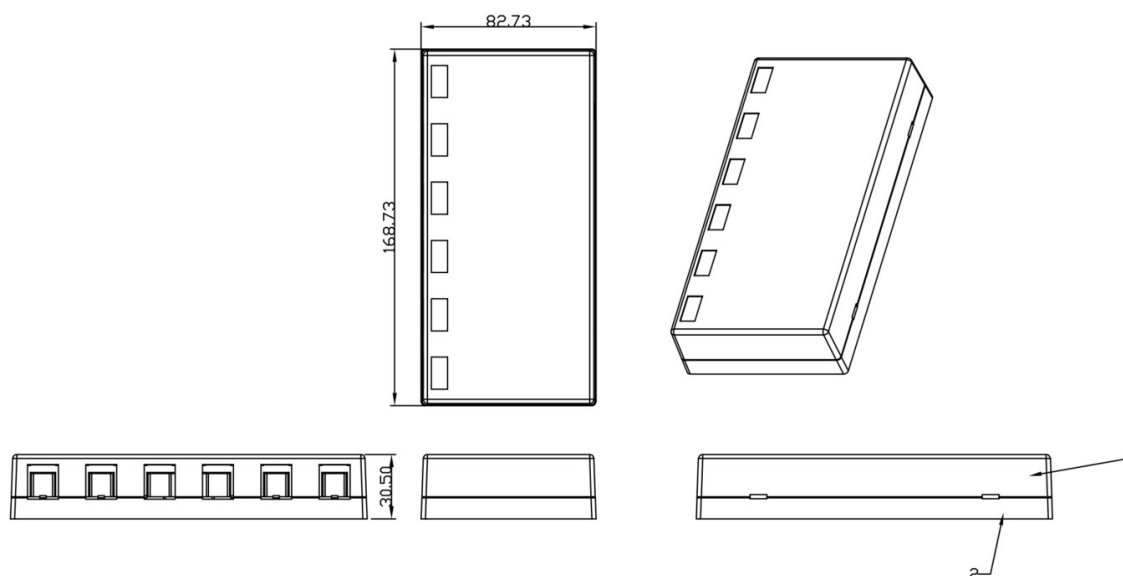

Excel 6 Port Keystone Surface Mount Box Signal White

Item Code: 100-021-6P

excel
without compromise.

Product drawing

Standards

Applicable standard	Detail
BS EN 60670-1:2005 + A1:2013	Boxes and enclosures for electrical accessories for household and similar fixed electrical installations general requirements
BS EN 61340-5-1:2007	Protection of electronic devices from electrostatic phenomena. General requirements apply to activities that: manufacture, process, assemble, install, package, label, service, test, inspect, transport or otherwise handle electrical or electronic parts, assemblies and equipment susceptible to damage by electrostatic discharges greater than or equal to 100 V human body model (HBM).
BS EN 60529:1992+A2:2013	Degrees of Protection provided by Enclosures (IP CODE)
RoHS-II/-III (2011/65/EU & 2015/863): 2023	Our products, demonstrate full adherence to the regulatory stipulations of the EU Directive 2011/65/EU (RoHS-II) and its corresponding delegated directive 2015/863 (RoHS-III).
WFD: 2023	Compliant to Waste Framework Directive
SCIP: 2023	Compliant - Does Not Contain Substances of Concern In articles as such or in complex objects (Products)
POPs (EU) No 2019/1021	EU Regulation for the restriction of Persistent Organic Pollutants.