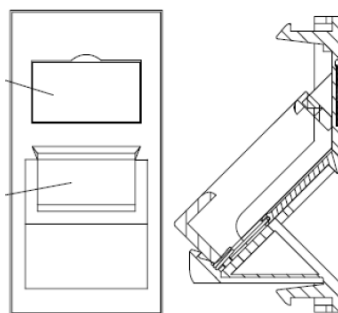

Excel Angled Shutter LJ6C for Keystone Jack Black

Part Code: 100-022-BK

sales@excel-networking.com
excel-networking.com

Product Specifications

Feature	Values
Application	Mounting cover data connector
Material	Plastic
Colour	Black
RAL-number (akin)	9011
Type of fastening	Engage (snap)
Width of device	22 mm
Height of device	37 mm

Excel Angled Shutter LJ6C for Keystone Jack Black

Part Code: 100-022-BK

sales@excel-networking.com
excel-networking.com

Product drawing

100-018, 100-018-BK

100-175, 100-175-BK

100-020, 100-020-BK

100-022, 100-022-BK