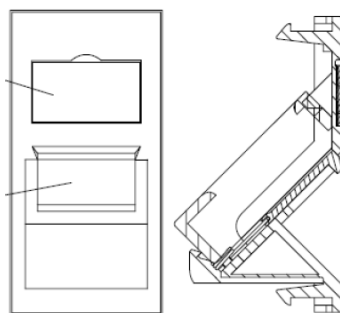

Excel Angled Shutter LJ6C for Keystone Jack Violet

Part Code: 100-022-VT

sales@excel-networking.com
excel-networking.com

Product Specifications

Feature	Values
Application	Mounting cover data connector
Material	Plastic
Colour	Violet
RAL-number (akin)	PANTONE2613C
Type of fastening	Engage (snap)
Width of device	22 mm
Height of device	37 mm

Excel Angled Shutter LJ6C for Keystone Jack Violet

Part Code: 100-022-VT

sales@excel-networking.com
excel-networking.com

Product drawing

100-018, 100-018-BK

100-175, 100-175-BK

100-020, 100-020-BK

100-022, 100-022-BK