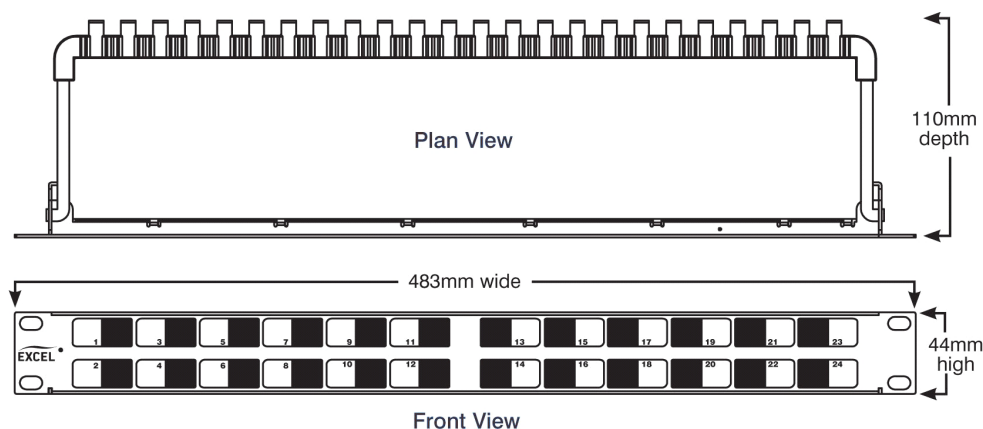

## Product Specifications

Feature	Values
Suitable for number of outlets / modules	24
Shielded	yes
Category	Keystone jack dependent
Number of rack units (RU)	1
Colour	Black
Mounting method	482.6 mm (19 inch) mounting
Height	44 mm

# Excel Unloaded 24 Port Keystone Patch Panel Frame Angled 1U Black

Item Code: 100-023

Width	483 mm
Depth	110 mm

## Product drawing