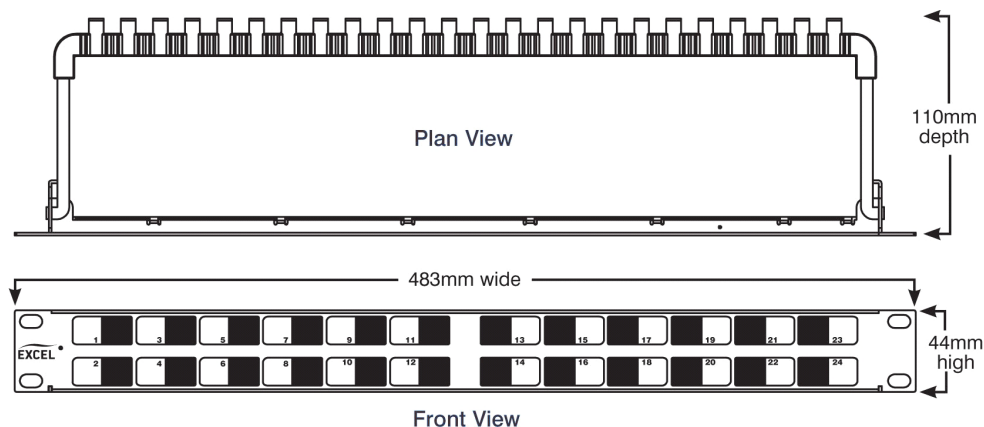

## Product Specifications

Feature	Values
Suitable for number of outlets / modules	24
Shielded	yes
Category	Keystone jack dependent
Number of rack units (RU)	1
Colour	Other
Mounting method	482.6 mm (19 inch) mounting
Height	44 mm

# Excel Unloaded 24 Port Keystone Patch Panel Frame Angled 1U Chrome

Item Code: 100-024

Width	483 mm
Depth	110 mm

## Product drawing