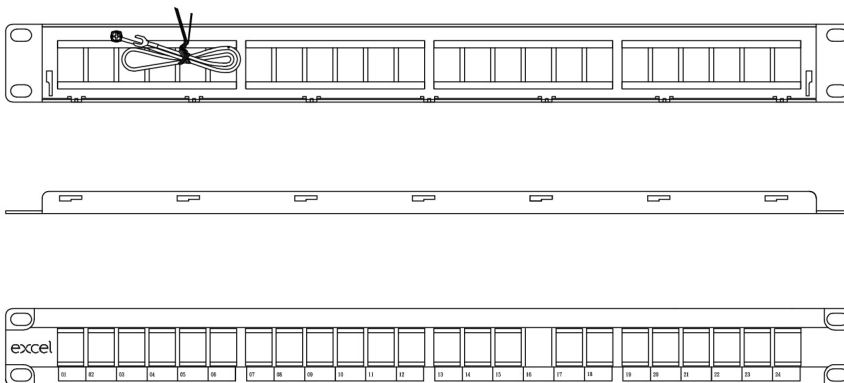

100-026

Standards

Applicable standard	Detail
RoHS-II/-III (2011/65/EU & 2015/863): 2023	Our products, demonstrate full adherence to the regulatory stipulations of the EU Directive 2011/65/EU (RoHS-II) and its corresponding delegated directive 2015/863 (RoHS-III).
UL-94-V-0	Burning stops within 10 seconds after two applications of ten seconds each of a flame to a test bar. NO flaming drips are allowed.