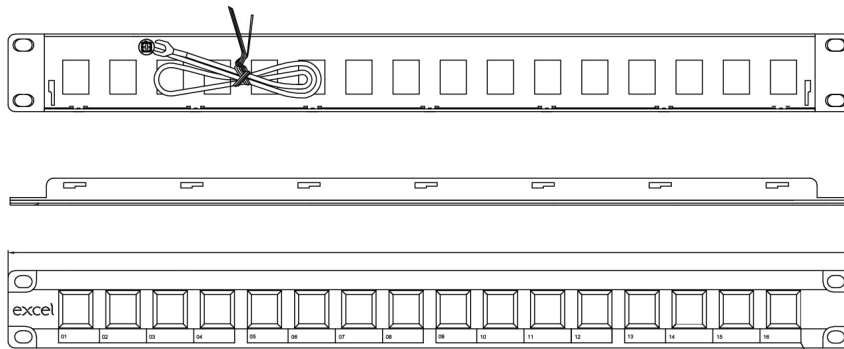

Excel Unloaded 16 Port Keystone Patch Panel Frame 1U Black

Item Code: 100-025

Product drawing

100-025