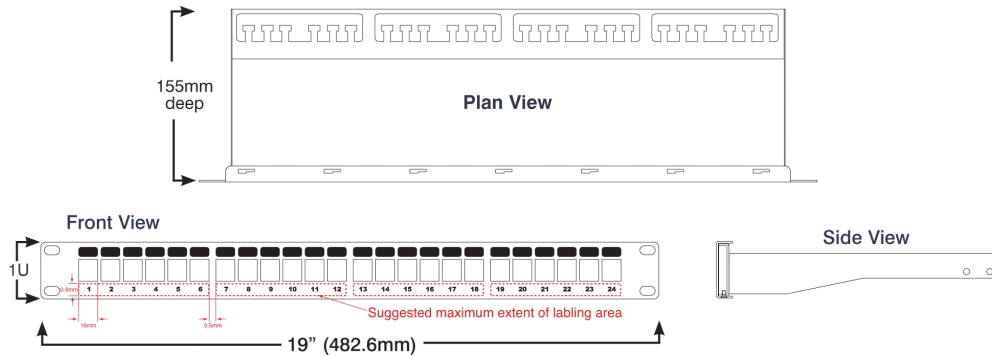

Excel Unloaded 24 Port Keystone Patch Panel Frame 1U Chrome

Item Code: 100-028

Product drawing

Standards

Applicable standard	Detail
RoHS-II/-III (2011/65/EU & 2015/863): 2023	Our products, demonstrate full adherence to the regulatory stipulations of the EU Directive 2011/65/EU (RoHS-II) and its corresponding delegated directive 2015/863 (RoHS-III).
WFD: 2023	Compliant to Waste Framework Directive
SCIP: 2023	Compliant - Does Not Contain Substances of Concern In articles as such or in complex objects (Products)
POPs (EU) No 2019/1021	EU Regulation for the restriction of Persistent Organic Pollutants.

Part Number Table

Part Number	Description
100-027	Excel Unloaded 16 Port Keystone Patch Panel Frame 1U Chrome
100-028	Excel Unloaded 24 Port Keystone Patch Panel Frame 1U Chrome

Excel is a world class premium performing end to end infrastructure solution designed, Manufactured, supported and delivered without compromise.

Contact us at sales@excel-networking.com

E&OE. Excel is a registered trade name of Mayflex Holdings Ltd.