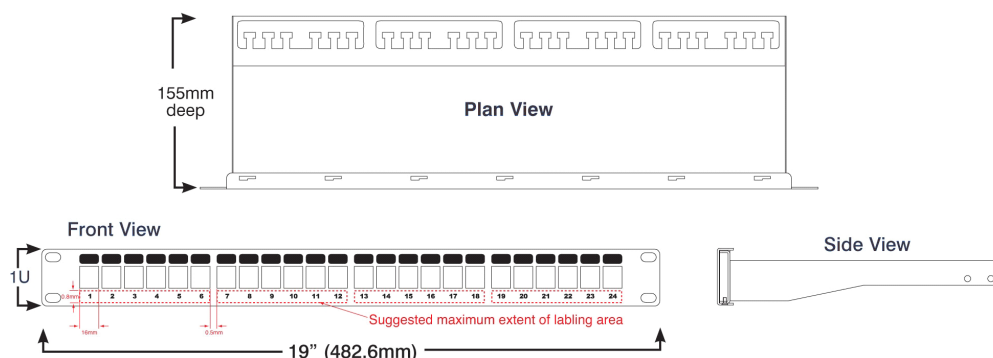

## Product Overview

Excel keystone jack patch panel frames are available for mounting of the range of screened and unscreened Excel toolless keystone jacks.

A rear management tray with purposely designed cable tie positions, is supplied with each panel which is fitted without the need for any tools or fixings by simply snapping it into place.

## Product Specifications

Feature	Values
Suitable for number of outlets / modules	24
Category	Keystone jack dependent
Number of rack units (RU)	1
Colour	Other
Mounting method	482.6 mm (19 inch) mounting
Height	44 mm
Width	483 mm
Depth	155 mm

## Product drawing