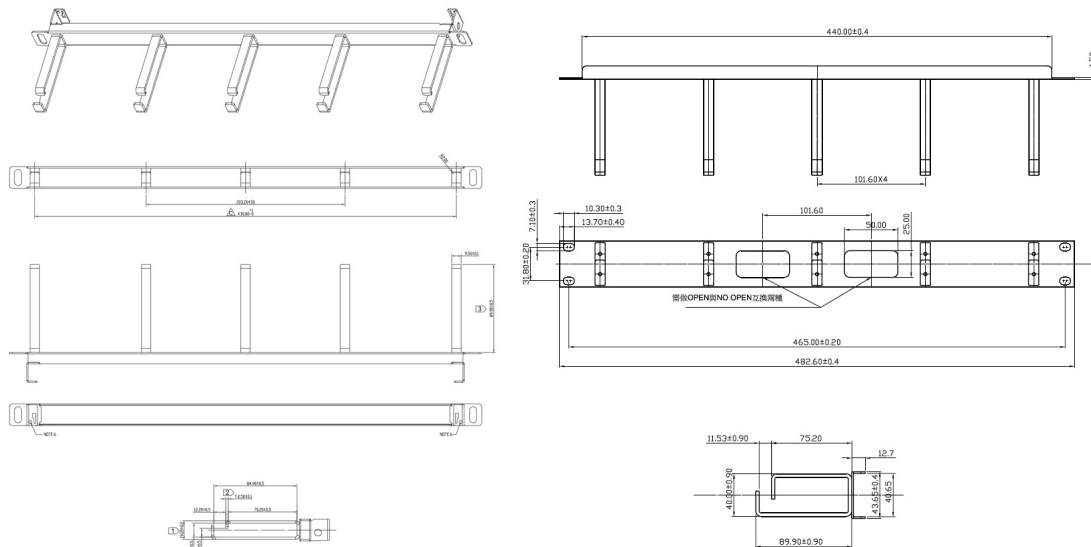

Excel Cable Management Bar 1U 5 Vertical Metal Hoops Chrome

Part Code: 100-031

sales@excel-networking.com
excel-networking.com

Main Features

- / Management of patch leads
- / Cage nut set included
- / 90 mm cable rings
- / Available in 0.5U/1U
- / Chrome metal bar and rings

Product Overview

A range of cable management bars designed to fit in standards 19' racks cabinets.

Product Specifications

Feature	Values
Model	Cable management bar

Excel Cable Management Bar 1U 5 Vertical Metal Hoops Chrome

Part Code: 100-031

sales@excel-networking.com
excel-networking.com

Material	Metal
Suitable for 19 inch mounting	yes
Number of rack units (RU)	1
Colour	Stainless steel

Product drawings

Standards

Applicable standard	Detail
Directive 2011/65/EU (RoHS II)	Restriction of the Use of Certain Hazardous Substances in Electrical and Electronic Equipment — compliant. Applies within EU member states).
Directive (EU) 2015/863 (RoHS III)	Amending Directive 2011/65/EU to add four phthalates (DEHP, BBP, DBP, DIBP) to Annex II — compliant.
Directive 2008/98/EC (WFD)	Waste Framework Directive — compliant. Implemented in the UK through the Waste (England and Wales) Regulations 2011 (SI 2011 No. 988).

Excel Cable Management Bar 1U 5 Vertical Metal Hoops Chrome

Part Code: 100-031

sales@excel-networking.com
excel-networking.com

ECHA SCIP Database

Compliant; product does not contain SVHCs (Substances of Very High Concern) as defined under REACH Article 33(1). Submission obligations met under EU REACH and UK REACH.