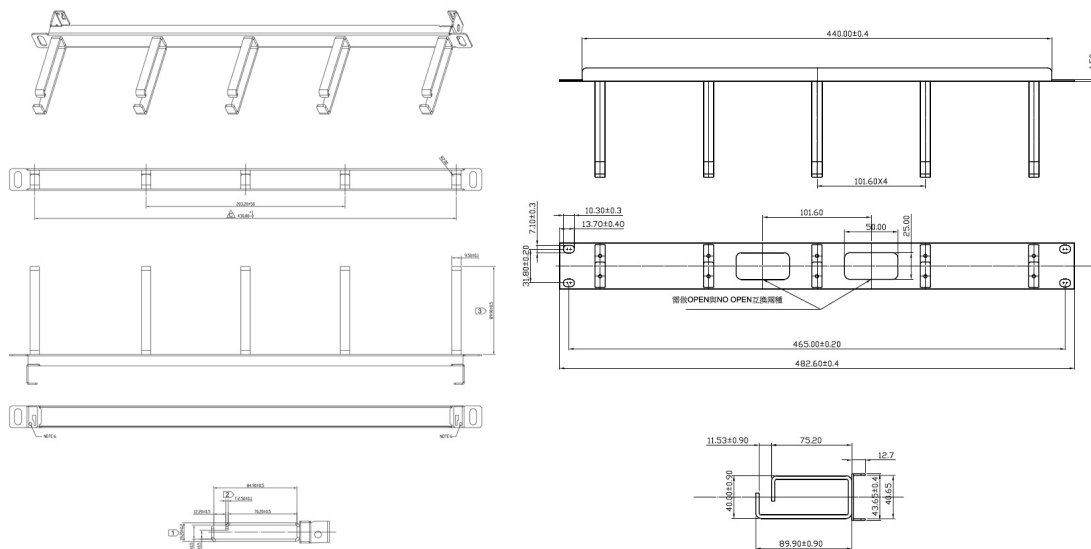

## Product Overview

A range of cable management bars designed to fit in standards 19' racks cabinets.

## Product Specifications

Feature	Values
Model	Cable management bar

# Excel Cable Management Bar 1U 5 Vertical Metal Hoops Chrome

Part Code: 100-031

sales@excel-networking.com  
excel-networking.com

Material	Metal
Suitable for 19 inch mounting	yes
Number of rack units (RU)	1
Colour	Stainless steel

## Product drawings