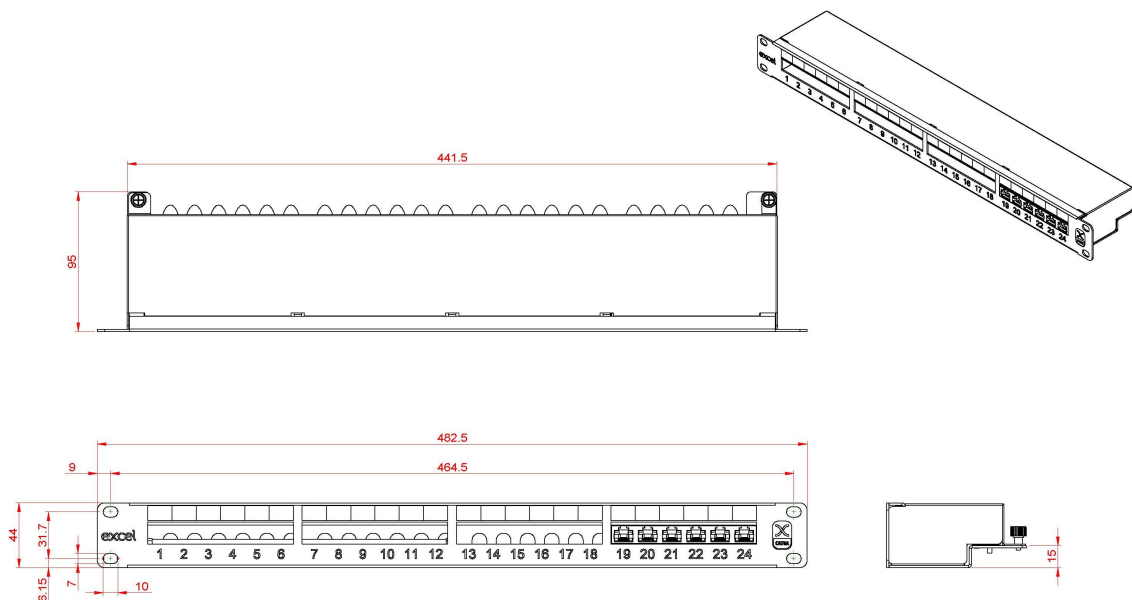

Each panel has a screen printed labelling field positioned above each port,. Termination can be made using LSA compatible tools, and cable tie bridges are positioned between the IDC blocks to relieve cable stress. Each panel consists of a number of 6 way blocks of RJ45 sockets, housed in screened quality moulding.

Product Specifications

Feature	Values
Number of ports - loaded	24
Type of connector	RJ45 8(8)
Shielded	yes
Category	6A (IEC)
Connection type	LSA
Number of rack units (RU)	1
Colour	Black
Height	44 mm
Width	482.5 mm
Depth	95 mm

Excel Cat6A 24 Port Screened Patch Panel 1U LSA Punch Down Black

Item Code: 100-032

excel
without compromise.

Product drawings

Additional specifications

Features	Values
RJ45 Jack:	Min life expectancy 700 insertions
Contact material	50 micron gold plated contact pin
IDC Contacts	LSA style, maximum 100 reterminations
Contact compatibility	22 to 26AWG Solid & 24AWG Stranded wires
Operating Temperature	-10 °C to + 60 °C
Storage Temperature	-40 °C to + 68 °C
Panel Material	SPCC

Included accessories

Accessories	Quantity
Nylon Cable Tie	8
Cage Nuts fixings	4

Excel Cat6A 24 Port Screened Patch Panel 1U LSA Punch Down Black

Item Code: 100-032

Part Number Table

Part Number	Description
100-032	Excel Cat6A 24 Port Screened Patch Panel 1U LSA Punch Down Black