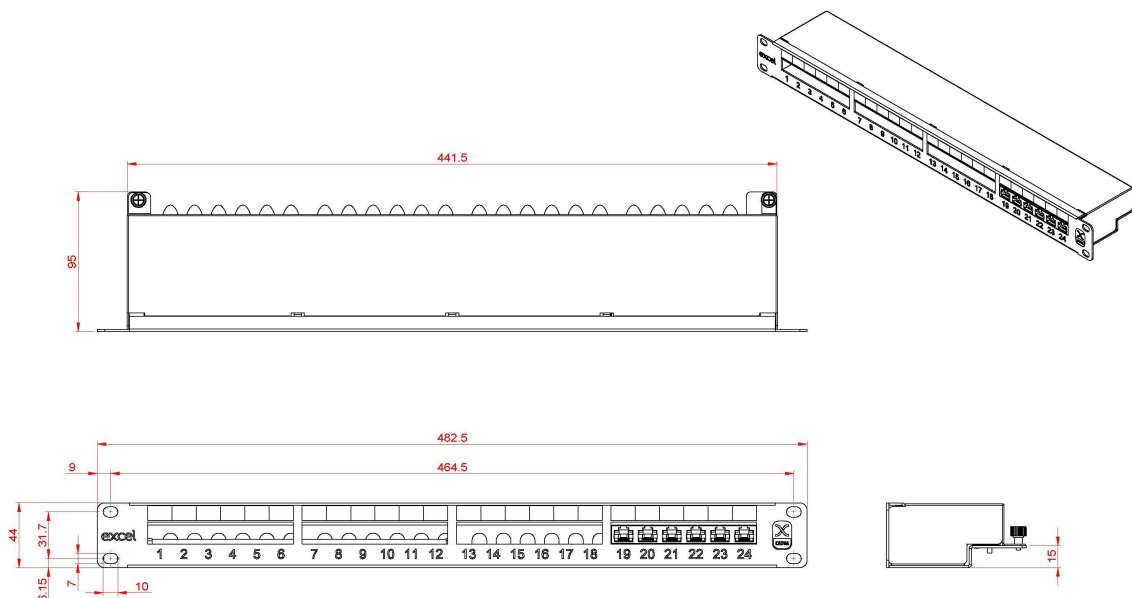

Each panel has a screen printed labelling field positioned above each port,. Termination can be made using LSA compatible tools, and cable tie bridges are positioned between the IDC blocks to relieve cable stress. Each panel consists of a number of 6 way blocks of RJ45 sockets, housed in screened quality moulding.

Product Specifications

Feature	Values
Number of ports - loaded	24
Type of connector	RJ45 8(8)
Shielded	yes
Category	6A (IEC)
Connection type	LSA
Number of rack units (RU)	1
Colour	Black
Height	44 mm
Width	482.5 mm
Depth	95 mm

Excel Cat6A 24 Port Screened Patch Panel 1U LSA Punch Down Black

Item Code: 100-032

excel
without compromise.

Product drawings

Additional specifications

Features	Values
RJ45 Jack:	Min life expectancy 700 insertions
Contact material	50 micron gold plated contact pin
IDC Contacts	LSA style, maximum 100 reterminations
Contact compatibility	22 to 26AWG Solid & 24AWG Stranded wires
Operating Temperature	-10 °C to + 60 °C
Storage Temperature	-40 °C to + 68 °C
Panel Material	SPCC

Included accessories

Accessories	Quantity
Nylon Cable Tie	8
Cage Nuts fixings	4

Excel Cat6A 24 Port Screened Patch Panel 1U LSA Punch Down Black

Item Code: 100-032

Part Number Table

Part Number	Description
100-032	Excel Cat6A 24 Port Screened Patch Panel 1U LSA Punch Down Black