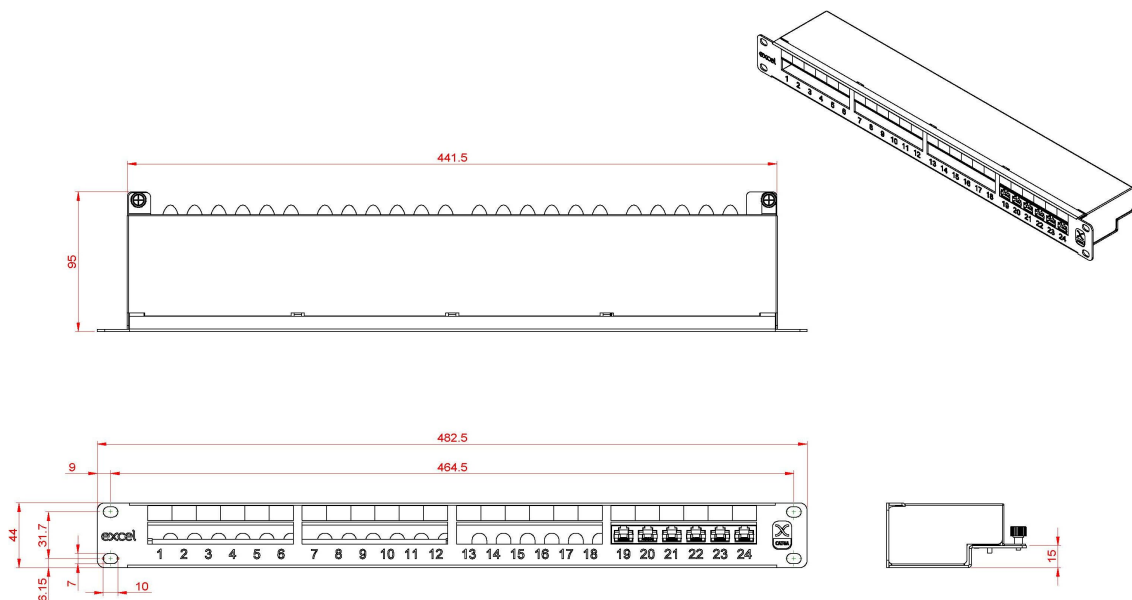

Each panel has a screen printed labelling field positioned above each port,. Termination can be made using LSA compatible tools, and cable tie bridges are positioned between the IDC blocks to relieve cable stress. Each panel consists of a number of 6 way blocks of RJ45 sockets, housed in screened quality moulding.

Product Specifications

Feature	Values
Number of ports - loaded	24
Type of connector	RJ45 8(8)
Shielded	yes
Category	6A (IEC)
Connection type	LSA
Number of rack units (RU)	1
Colour	Black
Height	44 mm
Width	482.5 mm

Excel Cat6A 24 Port Screened Patch Panel 1U LSA Punch Down Black

Item Code: 100-032

excel
without compromise.

Depth

95 mm

Product drawings

Additional specifications

Features	Values
RJ45 Jack:	Min life expectancy 700 insertions
Contact material	50 micron gold plated contact pin
IDC Contacts	LSA style, maximum 100 reterminations
Contact compatibility	22 to 26AWG Solid & 24AWG Stranded wires
Operating Temperature	-10 °C to + 60 °C
Storage Temperature	-40 °C to + 68 °C
Panel Material	SPCC

Excel Cat6A 24 Port Screened Patch Panel 1U LSA Punch Down Black

Item Code: 100-032

Included accessories

Accessories	Quantity
Nylon Cable Tie	8
Cage Nuts fixings	4

Part Number Table

Part Number	Description
100-032	Excel Cat6A 24 Port Screened Patch Panel 1U LSA Punch Down Black