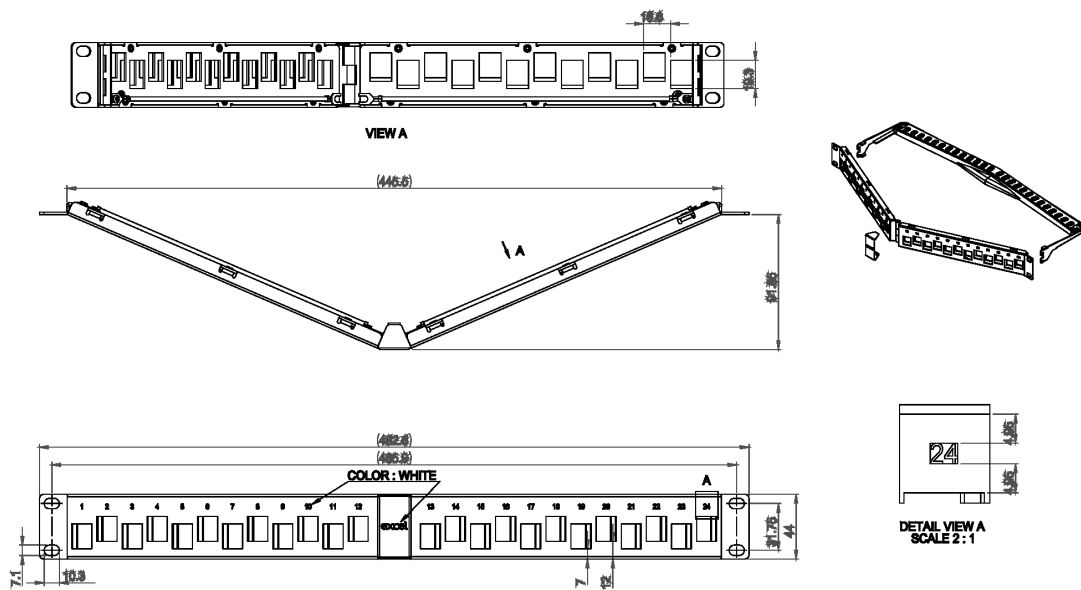

This panel includes a rear cable manager to allow the cable to be dressed into the panel neatly and securely. The V shape of the panel presents the jacks at an angle to the front of the cabinet that reduces the strain on the jack that results from the patch lead. The patch lead is naturally routed to the cabinet/frame cable management reducing the requirement for rack mounted cable management bars.

## Product Specifications

Feature	Values
Suitable for number of outlets / modules	24
Category	Keystone jack dependent
Number of rack units (RU)	1
Colour	Black
Mounting method	482.6 mm (19 inch) mounting
Height	44 mm

# Excel Unloaded 24 Port Keystone V Patch Panel Frame 1U Black

Item Code: 100-040

Width	482.5 mm
Depth	107.11 mm

## Product drawing