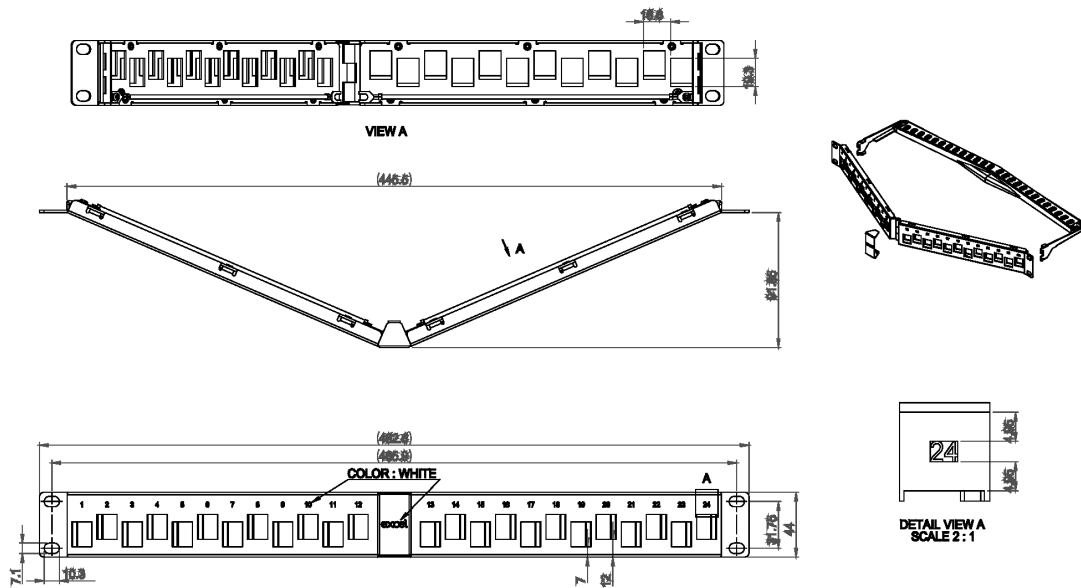

✕ Angled "V" Shape Patch Panel

✕ Supplied with earthing kit

✕ Cage nuts sold separately

✕ 25 Year system warranty

✕ CIBSE TM65 Embodied Carbon: 2.286 kg CO2e

Product Overview

The Excel 24 Port 1U Keystone V Patch Panel allows standard keystone jacks to be presented in an angled patch panel configuration. The patch panel is designed to accept all of the Excel unscreened and screened standard keystone jacks from the Category 5e, 6 & 6A portfolios.

This panel includes a rear cable manager to allow the cable to be dressed into the panel neatly and securely. The V shape of the panel presents the jacks at an angle to the front of the cabinet that reduces the strain on the jack that results from the patch lead. The patch lead is naturally routed to the cabinet/frame cable management reducing the requirement for rack mounted cable management bars.

Product Specifications

Feature	Values
Suitable for number of outlets / modules	24
Category	Keystone jack dependent
Number of rack units (RU)	1
Colour	Black
Mounting method	482.6 mm (19 inch) mounting
Height	44 mm

Excel Unloaded 24 Port Keystone V Patch Panel Frame 1U Black

Item Code: 100-040

Width	482.5 mm
Depth	107.11 mm

Product drawing

Standards

Applicable standard	Detail
RoHS-II/III (2011/65/EU & 2015/863): 2023	Our products, demonstrate full adherence to the regulatory stipulations of the EU Directive 2011/65/EU (RoHS-II) and its corresponding delegated directive 2015/863 (RoHS-III).
WFD: 2023	Compliant to Waste Framework Directive
SCIP: 2023	Compliant - Does Not Contain Substances of Concern In articles as such or in complex objects (Products)
POPs (EU) No 2019/1021	EU Regulation for the restriction of Persistent Organic Pollutants.