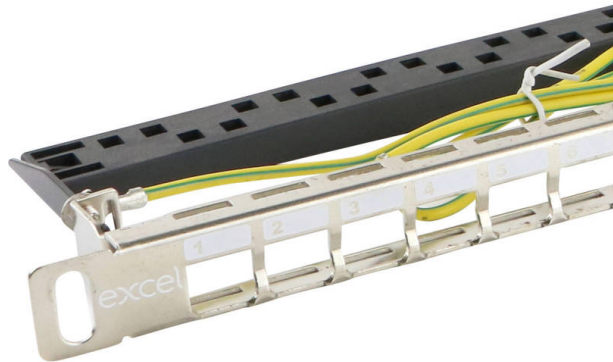

Excel Unloaded Keystone Patch Panel Frame - 24-port, 0.5U - Black

Item Code: 100-041

excel
without compromise.

✕ Earthing kit, cage nuts and mini cable ties included

✕ Fast fit rear cable management

✕ 25 Year system warranty

Product Overview

Excel keystone jack patch panel frames are available for mounting of the range of screened and unscreened Excel toolless keystone jacks.

A rear management tray with purposely designed cable tie positions, is supplied with each panel which is fitted without the need for any tools or fixings by simply snapping it into place.

Product Specifications

Feature	Values
Suitable for number of outlets / modules	24
Category	Keystone Jack dependent
Number of rack units (RU)	0.5
Colour	Chrome
Height	22 mm
Width	482.5 mm
Depth	96 mm

Excel Unloaded Keystone Patch Panel Frame - 24-port, 0.5U - Black

Item Code: 100-041

Product drawing

Standards

Applicable standard	Detail
EIA-310-D	Cabinets, Racks, Panels, and Associated Equipment
RoHS	Restriction of Hazardous Substances - Compliant

Part Number Table

Part Number	Description
100-041	Excel Unloaded Keystone Patch Panel Frame - 24-port, 0.5U - Black