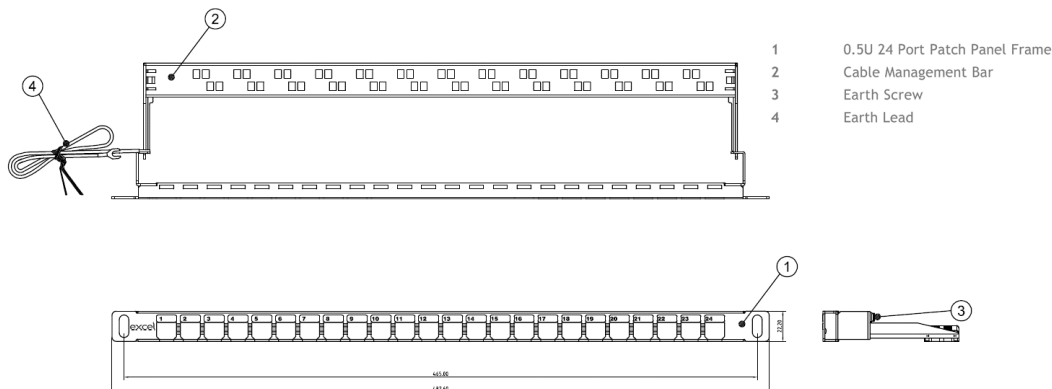

Product Overview

Excel keystone jack patch panel frames are available for mounting of the range of screened and unscreened Excel toolless keystone jacks.

A rear management tray with purposely designed cable tie positions, is supplied with each panel which is fitted without the need for any tools or fixings by simply snapping it into place.

Product Specifications

Feature	Values
Suitable for number of outlets / modules	24
Category	Keystone Jack dependent
Number of rack units (RU)	0.5
Colour	Chrome
Height	22 mm
Width	482.5 mm
Depth	96 mm

Excel Unloaded Keystone Patch Panel Frame - 24-port, 0.5U - Black

Item Code: 100-041

Product drawing

Standards

Applicable standard	Detail
EIA-310-D	Cabinets, Racks, Panels, and Associated Equipment
RoHS	Restriction of Hazardous Substances - Compliant

Part Number Table

Part Number	Description
100-041	Excel Unloaded Keystone Patch Panel Frame - 24-port, 0.5U - Black