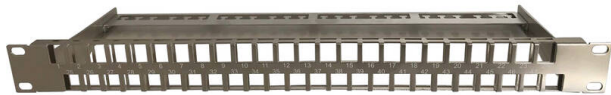

Excel Unloaded 48 Screened Port Keystone Patch Panel Frame 1U Chrome

Item Code: 100-042

excel
without compromise.

✕ High Density -1U 48 port

✕ Ideal for standard and pre-terminated installations

✕ Supplied with earthing kit

✕ Compatible with Excel low profile Cat5e, Cat6 & Cat6A Jacks

✕ Supplied with cable management bar

✕ RoHS, Reach compliant

✕ CIBSE TM65 Embodied Carbon: 4.411 kg CO2e

Product Overview

The Excel 48 Port 1U Keystone patch panel delivers a high density offering with the benefit of a double row of keystone jacks.

Each row houses 24 Keystone jacks positioned back to back giving the highest density possible whilst allowing good access for patching and un-patching and allows any individual jack to be removed if required.

* Due to its high density, please use with these jack types: 100-202; 100-215; 100-179; 100-181; 100-182; 100-184 and 100-187.

Product Specifications

Feature	Values
Suitable for number of outlets / modules	48
Category	Keystone jack dependent
Number of rack units (RU)	1
Colour	Other
Mounting method	482.6 mm (19 inch) mounting
Height	43.8 mm
Width	482.5 mm