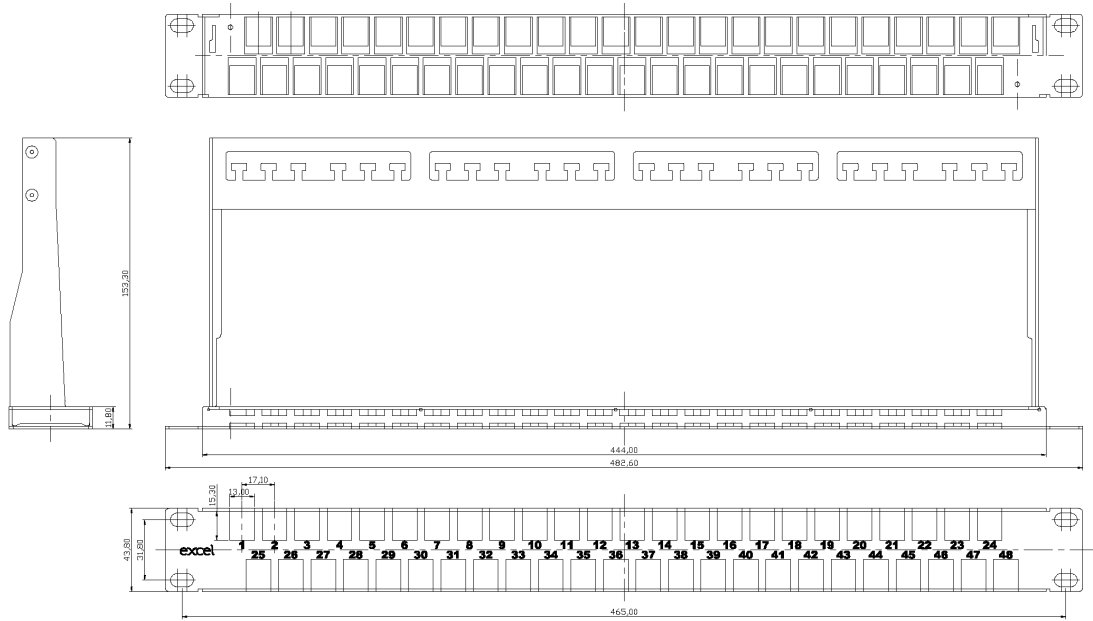

Each row houses 24 Keystone jacks positioned back to back giving the highest density possible whilst allowing good access for patching and un-patching and allows any individual jack to be removed if required.

* Due to its high density, please use with these jack types: 100-202; 100-215; 100-179; 100-181; 100-182; 100-184 and 100-187.

Product Specifications

Feature	Values
Suitable for number of outlets / modules	48
Category	Keystone jack dependent
Number of rack units (RU)	1
Colour	Other
Mounting method	482.6 mm (19 inch) mounting
Height	43.8 mm
Width	482.5 mm

Excel Unloaded 48 Screened Port Keystone Patch Panel Frame 1U Chrome

Item Code: 100-042

Depth

153.3 mm

Product drawing

Standards

Applicable standard	Detail
EIA-310-D	Cabinets, Racks, Panels, and Associated Equipment
RoHS-II/-III (2011/65/EU & 2015/863): 2023	Our products, demonstrate full adherence to the regulatory stipulations of the EU Directive 2011/65/EU (RoHS-II) and its corresponding delegated directive 2015/863 (RoHS-III).
WFD: 2023	Compliant to Waste Framework Directive
SCIP: 2023	Compliant - Does Not Contain Substances of Concern In articles as such or in complex objects (Products)
POPs (EU) No 2019/1021	EU Regulation for the restriction of Persistent Organic Pollutants.

Excel Unloaded 48 Screened Port Keystone Patch Panel Frame 1U Chrome

Item Code: 100-042

Part Number Table

Part Number	Description
100-042	Excel Unloaded 48 Screened Port Keystone Patch Panel Frame 1U Chrome
100-050	Excel Unloaded 48 Unscreened Port Keystone Patch Panel Frame 1U Black