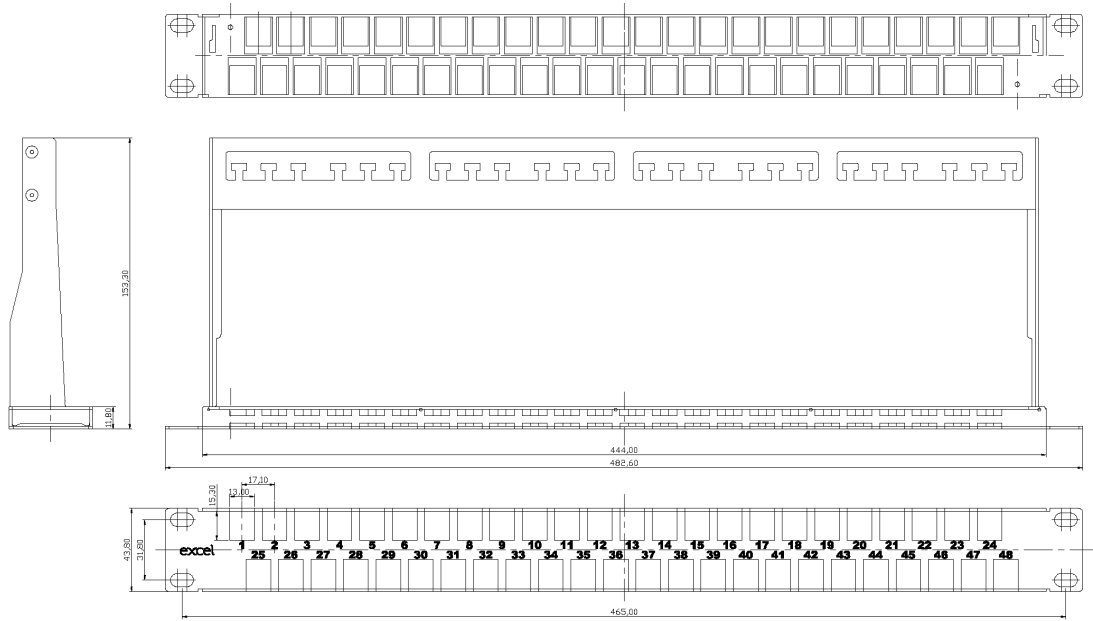

## Product Specifications

Feature	Values
Suitable for number of outlets / modules	48
Category	Keystone jack dependent
Number of rack units (RU)	1
Colour	Other
Mounting method	482.6 mm (19 inch) mounting
Height	43.8 mm
Width	482.5 mm

# Excel Unloaded 48 Screened Port Keystone Patch Panel Frame 1U Chrome

Item Code: 100-042

Depth

153.3 mm

## Product drawing