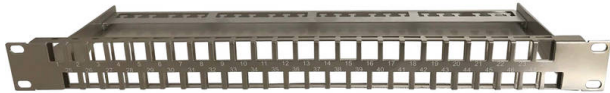

# Excel Unloaded 48 Screened Port Keystone Patch Panel Frame 1U Chrome

Item Code: 100-042

**excel**  
without compromise.

✕ High Density -1U 48 port

✕ Ideal for standard and pre-terminated installations

✕ Supplied with earthing kit

✕ Compatible with Excel low profile Cat5e, Cat6 & Cat6A Jacks

✕ Supplied with cable management bar

✕ RoHS, Reach compliant

✕ CIBSE TM65 Embodied Carbon: 4.411 kg CO2e

## Product Overview

The Excel 48 Port 1U Keystone patch panel delivers a high density offering with the benefit of a double row of keystone jacks.

Each row houses 24 Keystone jacks positioned back to back giving the highest density possible whilst allowing good access for patching and un-patching and allows any individual jack to be removed if required.

## Product Specifications

Feature	Values
Suitable for number of outlets / modules	48
Category	Keystone jack dependent
Number of rack units (RU)	1
Colour	Other
Mounting method	482.6 mm (19 inch) mounting
Height	43.8 mm
Width	482.5 mm