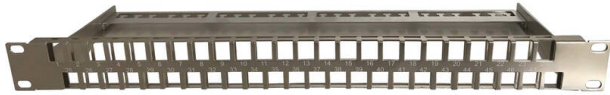

# Excel Unloaded 48 Screened Port Keystone Patch Panel Frame 1U Chrome

Item Code: 100-042

**excel**  
without compromise.

✕ High Density -1U 48 port

✕ Ideal for standard and pre-terminated installations

✕ Supplied with earthing kit

✕ Compatible with Excel low profile Cat5e, Cat6 & Cat6A Jacks

✕ Supplied with cable management bar

✕ RoHS, Reach compliant

✕ CIBSE TM65 Embodied Carbon: 4.411 kg CO2e

## Product Overview

The Excel 48 Port 1U Keystone patch panel delivers a high density offering with the benefit of a double row of keystone jacks.

Each row houses 24 Keystone jacks positioned back to back giving the highest density possible whilst allowing good access for patching and un-patching and allows any individual jack to be removed if required.

## Product Specifications

Feature	Values
Suitable for number of outlets / modules	48
Category	Keystone jack dependent
Number of rack units (RU)	1
Colour	Other
Mounting method	482.6 mm (19 inch) mounting
Height	43.8 mm
Width	482.5 mm