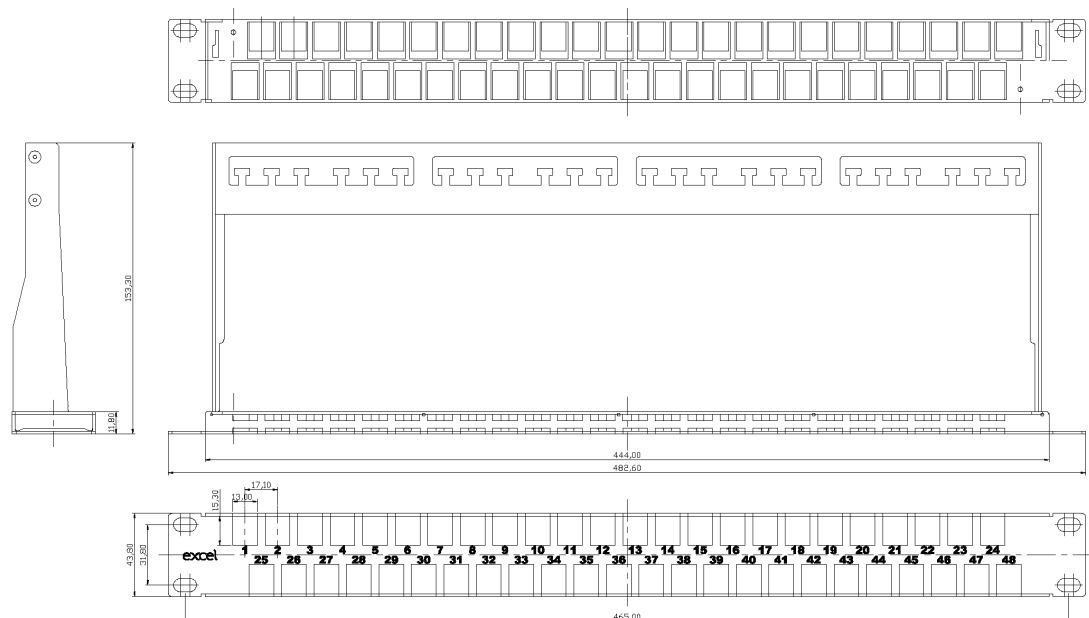

Each row houses 24 Keystone jacks positioned back to back giving the highest density possible whilst allowing good access for patching and un-patching and allows any individual jack to be removed if required.

* Due to its high density, please use with these jack types: 100-202; 100-215; 100-179; 100-181; 100-182; 100-184 and 100-187.

Product Specifications

Feature	Values
Suitable for number of outlets / modules	48
Category	Keystone jack dependent
Number of rack units (RU)	1
Colour	Black
Mounting method	482.6 mm (19 inch) mounting
Height	43.8 mm
Width	482.5 mm
Depth	153.3 mm

Excel Unloaded 48 Unscreened Port Keystone Patch Panel Frame 1U Black

Item Code: 100-050

Product drawing

Standards

Applicable standard	Detail
EIA-310-D	Cabinets, Racks, Panels, and Associated Equipment
RoHS-II/III (2011/65/EU & 2015/863): 2023	Our products, demonstrate full adherence to the regulatory stipulations of the EU Directive 2011/65/EU (RoHS-II) and its corresponding delegated directive 2015/863 (RoHS-III).
WFD: 2023	Compliant to Waste Framework Directive
SCIP: 2023	Compliant - Does Not Contain Substances of Concern In articles as such or in complex objects (Products)
POPs (EU) No 2019/1021	EU Regulation for the restriction of Persistent Organic Pollutants.

Part Number Table

Part Number	Description
100-042	Excel Unloaded 48 Screened Port Keystone Patch Panel Frame 1U Chrome
100-050	Excel Unloaded 48 Unscreened Port Keystone Patch Panel Frame 1U Black

Excel is a world class premium performing end to end infrastructure solution designed, Manufactured, supported and delivered without compromise.