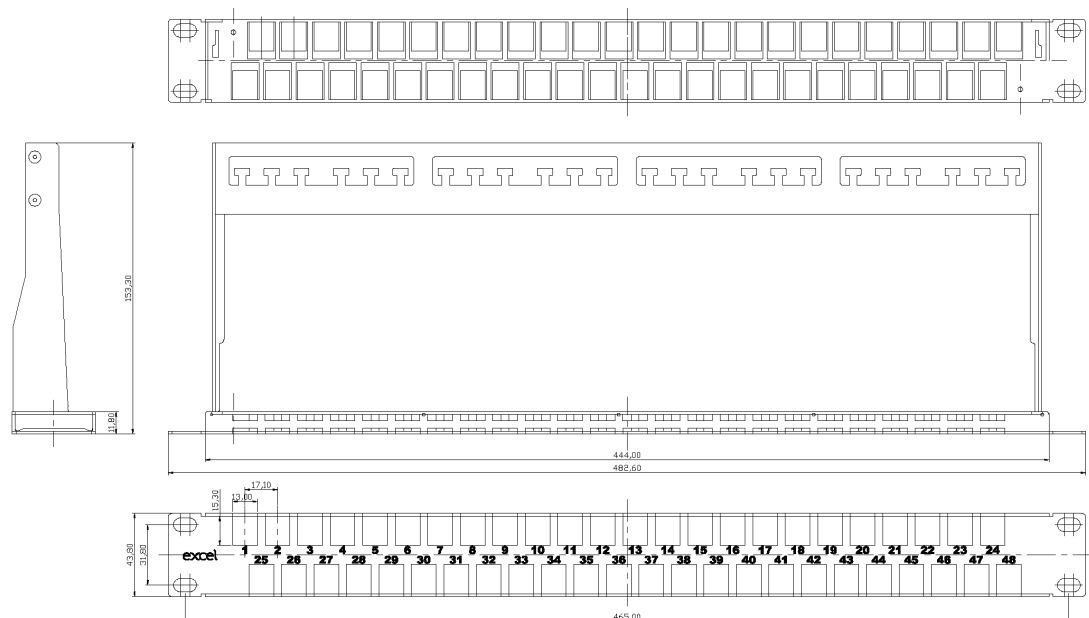

Product Overview

The Excel 48 Port 1U Keystone patch panel delivers a high density offering with the benefit of a double row of keystone jacks.

Each row houses 24 Keystone jacks positioned back to back giving the highest density possible whilst allowing good access for patching and un-patching and allows any individual jack to be removed if required.

Product Specifications

Feature	Values
Suitable for number of outlets / modules	48
Category	Keystone jack dependent
Number of rack units (RU)	1
Colour	Black
Mounting method	19 inch mounting
Height	43.8 mm
Width	482.5 mm
Depth	153.3 mm

Excel Unloaded 48 Unscreened Port Keystone Patch Panel Frame 1U Black

Item Code: 100-050

Product drawing

Standards

Applicable standard	Detail
EIA-310-D	Cabinets, Racks, Panels, and Associated Equipment
RoHS	Restriction of Hazardous Substances - Compliant
WFD	Compliant to Waste Framework Directive
SCIP	Compliant - Does Not Contain Substances of Concern in Products

Part Number Table

Part Number	Description
100-042	Excel Unloaded 48 Screened Port Keystone Patch Panel Frame 1U Chrome
100-050	Excel Unloaded 48 Unscreened Port Keystone Patch Panel Frame 1U Black

Excel is a world class premium performing end to end infrastructure solution designed, Manufactured, supported and delivered without compromise.