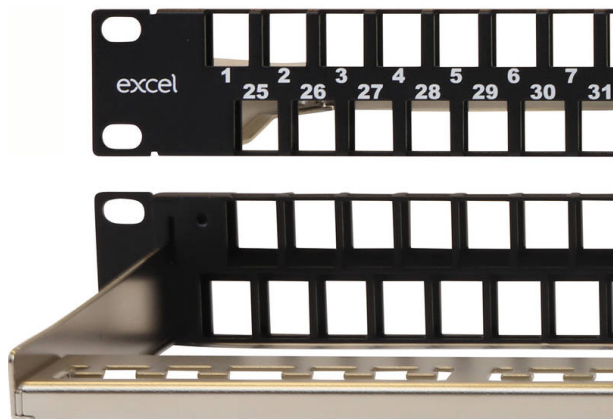

# Excel Unloaded 48 Unscreened Port Keystone Patch Panel Frame 1U Black

Item Code: 100-050

**excel**  
without compromise.

✕ High Density -1U 48 port

✕ Ideal for standard and pre-terminated installations

✕ Supplied with earthing kit

## Product Overview

The Excel 48 Port 1U Keystone patch panel delivers a high density offering with the benefit of a double row of keystone jacks.

Each row houses 24 Keystone jacks positioned back to back giving the highest density possible whilst allowing good access for patching and un-patching and allows any individual jack to be removed if required.

## Product Specifications

Feature	Values
Suitable for number of outlets / modules	48
Category	Keystone jack dependent
Number of rack units (RU)	1
Colour	Black
Mounting method	482.6 mm (19 inch) mounting
Height	43.8 mm
Width	482.5 mm
Depth	153.3 mm