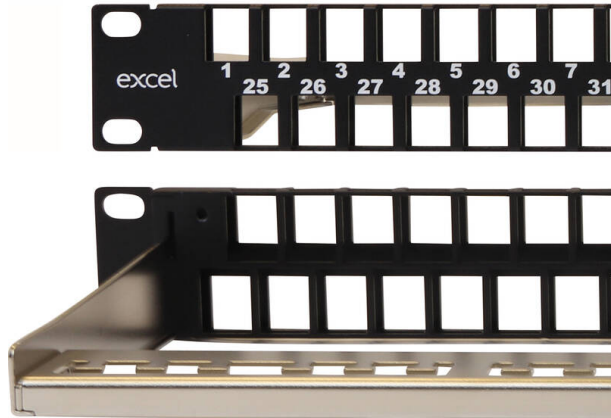

Excel Unloaded 48 Unscreened Port Keystone Patch Panel Frame 1U Black

Item Code: 100-050

excel
without compromise.

✕ High Density -1U 48 port

✕ Ideal for standard and pre-terminated installations

✕ Compatible with Excel low profile Cat5e, Cat6 & Cat6A Jacks

✕ Supplied with cable management bar

✕ RoHS, Reach compliant

Product Overview

The Excel 48 Port 1U Keystone patch panel delivers a high density offering with the benefit of a double row of keystone jacks.

Each row houses 24 Keystone jacks positioned back to back giving the highest density possible whilst allowing good access for patching and un-patching and allows any individual jack to be removed if required.

* Due to its high density, please use with these jack types: 100-202; 100-215; 100-179; 100-181; 100-182; 100-184 and 100-187.

Product Specifications

Feature	Values
Suitable for number of outlets / modules	48
Category	Keystone jack dependent
Number of rack units (RU)	1
Colour	Black
Mounting method	482.6 mm (19 inch) mounting
Height	43.8 mm
Width	482.5 mm
Depth	153.3 mm