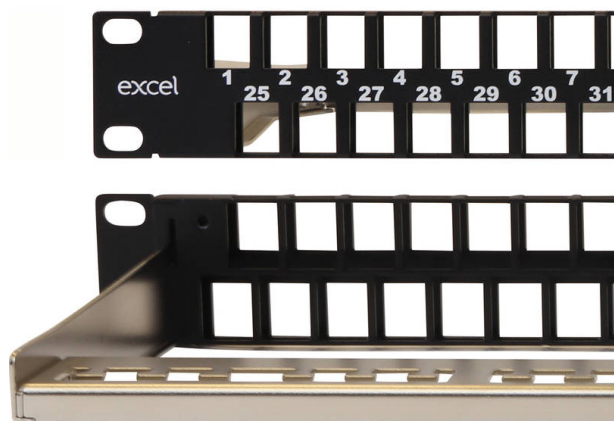

Excel Unloaded 48 Unscreened Port Keystone Patch Panel Frame 1U Black

Item Code: 100-050

excel
without compromise.

✕ High Density -1U 48 port

✕ Ideal for standard and pre-terminated installations

✕ Compatible with Excel low profile Cat5e, Cat6 & Cat6A Jacks

✕ Supplied with cable management bar

✕ RoHS, Reach compliant

Product Overview

The Excel 48 Port 1U Keystone patch panel delivers a high density offering with the benefit of a double row of keystone jacks.

Each row houses 24 Keystone jacks positioned back to back giving the highest density possible whilst allowing good access for patching and un-patching and allows any individual jack to be removed if required.

* Due to its high density, please use with these jack types: 100-202; 100-215; 100-179; 100-181; 100-182; 100-184 and 100-187.

Product Specifications

Feature	Values
Suitable for number of outlets / modules	48
Category	Keystone jack dependent
Number of rack units (RU)	1
Colour	Black
Mounting method	482.6 mm (19 inch) mounting
Height	43.8 mm
Width	482.5 mm
Depth	153.3 mm