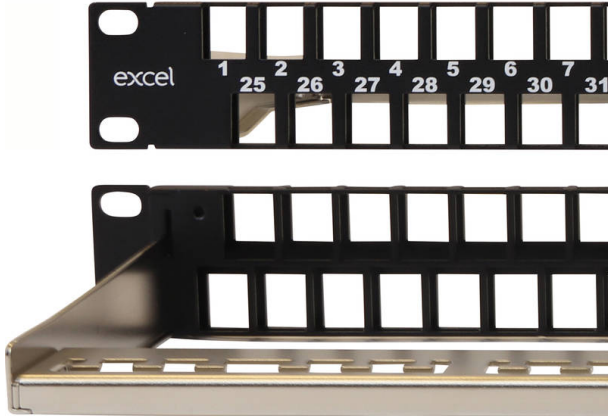

Excel Unloaded 48 Unscreened Port Keystone Patch Panel Frame 1U Black

Item Code: 100-050

excel
without compromise.

✕ High Density -1U 48 port

✕ Ideal for standard and pre-terminated installations

✕ Supplied with earthing kit

✕ Compatible with Excel low profile Cat5e, Cat6 & Cat6A Jacks

✕ Supplied with cable management bar

✕ RoHS, Reach compliant

Product Overview

The Excel 48 Port 1U Keystone patch panel delivers a high density offering with the benefit of a double row of keystone jacks.

Each row houses 24 Keystone jacks positioned back to back giving the highest density possible whilst allowing good access for patching and un-patching and allows any individual jack to be removed if required.

* Due to its high density, please use with these jack types: 100-202; 100-215; 100-179; 100-181; 100-182; 100-184 and 100-187.

Product Specifications

Feature	Values
Suitable for number of outlets / modules	48
Category	Keystone jack dependent
Number of rack units (RU)	1
Colour	Black
Mounting method	482.6 mm (19 inch) mounting
Height	43.8 mm
Width	482.5 mm
Depth	153.3 mm