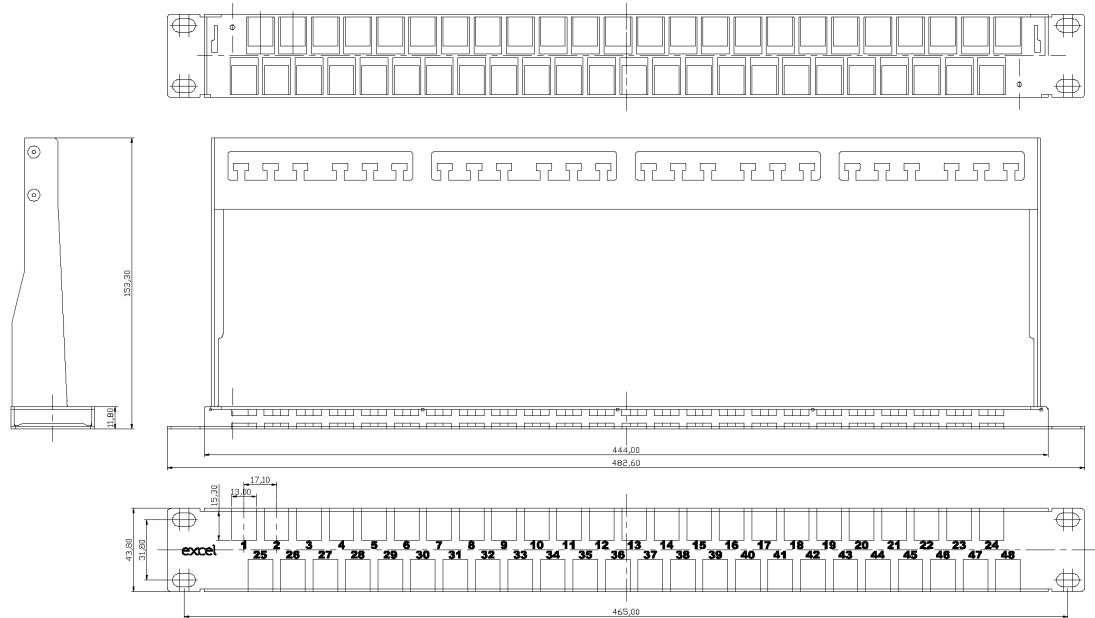

Each row houses 24 Keystone jacks positioned back to back giving the highest density possible whilst allowing good access for patching and un-patching and allows any individual jack to be removed if required.

* Due to its high density, please use with these jack types: 100-202; 100-215; 100-179; 100-181; 100-182; 100-184 and 100-187.

Product Specifications

Feature	Values
Suitable for number of outlets / modules	48
Category	Keystone jack dependent
Number of rack units (RU)	1
Colour	Black
Mounting method	482.6 mm (19 inch) mounting
Height	43.8 mm
Width	482.5 mm
Depth	153.3 mm

Excel Unloaded 48 Unscreened Port Keystone Patch Panel Frame 1U Black

Item Code: 100-050

Product drawing

Standards

Applicable standard	Detail
EIA-310-D	Cabinets, Racks, Panels, and Associated Equipment
RoHS-II/III (2011/65/EU & 2015/863): 2023	Our products, demonstrate full adherence to the regulatory stipulations of the EU Directive 2011/65/EU (RoHS-II) and its corresponding delegated directive 2015/863 (RoHS-III).
WFD: 2023	Compliant to Waste Framework Directive
SCIP: 2023	Compliant - Does Not Contain Substances of Concern In articles as such or in complex objects (Products)
POPs (EU) No 2019/1021	EU Regulation for the restriction of Persistent Organic Pollutants.

Part Number Table

Part Number	Description
100-042	Excel Unloaded 48 Screened Port Keystone Patch Panel Frame 1U Chrome
100-050	Excel Unloaded 48 Unscreened Port Keystone Patch Panel Frame 1U Black

Excel is a world class premium performing end to end infrastructure solution designed, Manufactured, supported and delivered without compromise.