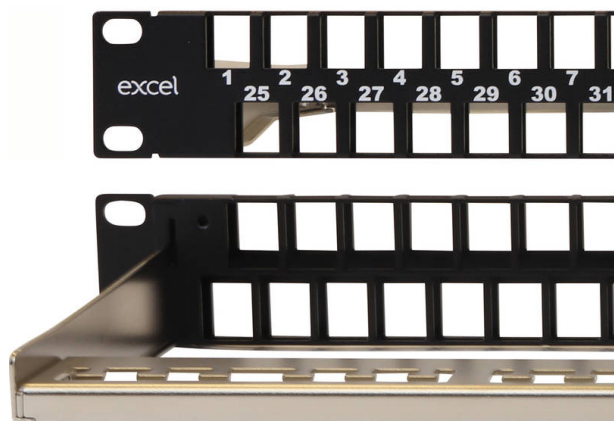

Excel Unloaded 48 Unscreened Port Keystone Patch Panel Frame 1U Black

Item Code: 100-050

excel
without compromise.

- ✕ High Density -1U 48 port
- ✕ Ideal for standard and pre-terminated installations
- ✕ Supplied with earthing kit
- ✕ Compatible with Excel Category 5e, 6 & 6A Jacks
- ✕ Supplied with cable management bar
- ✕ RoHS, Reach compliant

Product Overview

The Excel 48 Port 1U Keystone patch panel delivers a high density offering with the benefit of a double row of keystone jacks.

Each row houses 24 Keystone jacks positioned back to back giving the highest density possible whilst allowing good access for patching and un-patching and allows any individual jack to be removed if required.

Product Specifications

Feature	Values
Suitable for number of outlets / modules	48
Category	Keystone jack dependent
Number of rack units (RU)	1
Colour	Black
Mounting method	19 inch mounting
Height	43.8 mm
Width	482.5 mm
Depth	153.3 mm

Excel Unloaded 48 Unscreened Port Keystone Patch Panel Frame 1U Black

Item Code: 100-050

Product drawing

Standards

Applicable standard	Detail
EIA-310-D	Cabinets, Racks, Panels, and Associated Equipment
RoHS	Restriction of Hazardous Substances - Compliant
WFD	Compliant to Waste Framework Directive
SCIP	Compliant - Does Not Contain Substances of Concern in Products