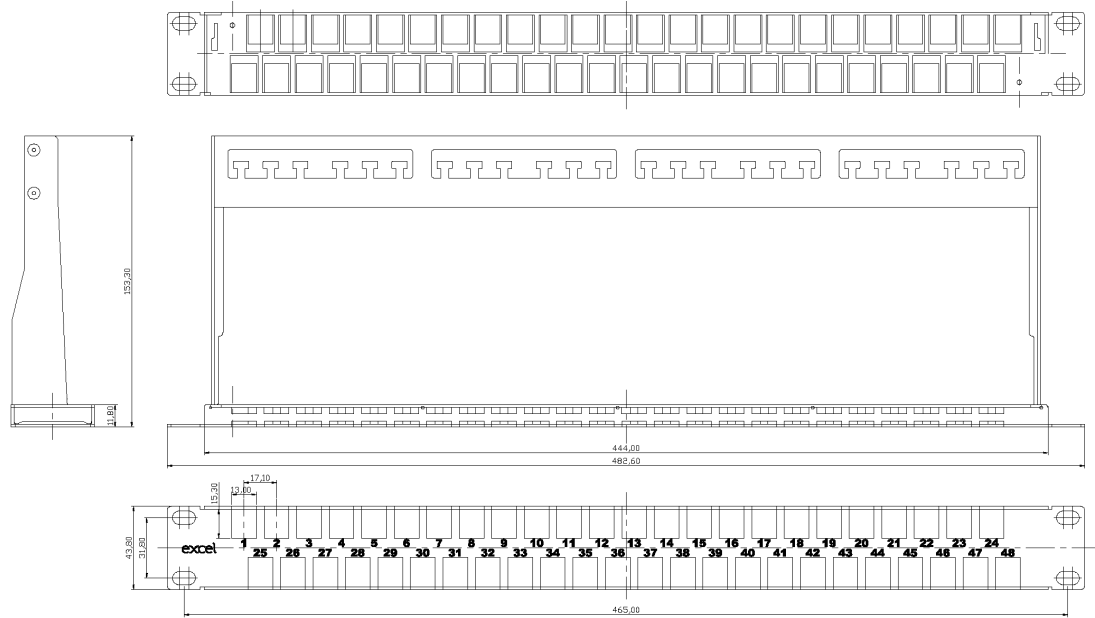

## Product Specifications

Feature	Values
Suitable for number of outlets / modules	48
Category	Keystone jack dependent
Number of rack units (RU)	1
Colour	Black
Mounting method	482.6 mm (19 inch) mounting
Height	43.8 mm
Width	482.5 mm
Depth	153.3 mm

## Product drawing