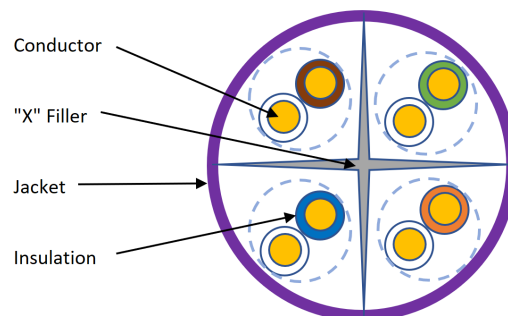

These are then formed around a central X-shaped polyethylene centre with the whole cable produced in a LSOH sheath.

Product Specifications

Excel Solid Cat6 Cable U/UTP LSOH CPR Euroclass Dca 305 m Box Violet

Part Code: 100-071

sales@excel-networking.com
excel-networking.com

Feature	Values
Cable type	U/UTP
Conductor material	Copper
Conductor surface	Bare
AWG size	23
Conductor category	Class 1 = solid
Total number of cores	8
Stranding element	Pairs
Specification core insulation	Polyethylene (PE)
Core identification	Colour
Overall screening	None
Conductor screening	None
Outer sheath material	Copolymer thermoplastic (LSOH)
Outer sheath colour	Violet
Flame retardant according to IEC 60332-1-2	yes
Reaction-to-fire class according to EN 13501-6	Dca
Smoke development class according to EN 13501-6	s2
Euro class flaming droplets/particles according to EN 13501-6	d2
Euro class acidity according to EN 13501-6	a1
Outer diameter approx.	6.2 mm
Installation Temperature Range	0...60 °C
Operating Temperature Range	-20...75 °C
Category	6
NVP value	69 %

Part Code: 100-071

sales@excel-networking.com
excel-networking.com

Cable specifications

Features	Values
Maximum pulling load	100 N
MBR during installation	8x cable OD
MBR installed	4x cable OD

Cross-section diagram