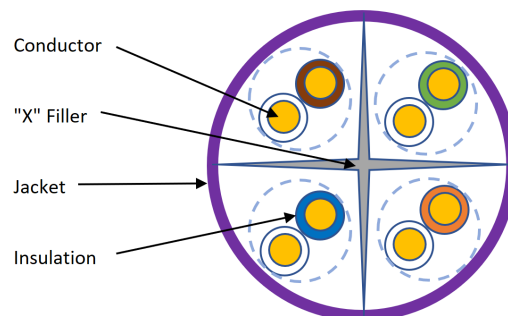

These are then formed around a central X-shaped polyethylene centre with the whole cable produced in a LSOH sheath.

Product Specifications

Excel Solid Cat6 Cable U/UTP LSOH CPR Euroclass Dca 1000 m Reel Violet

Part Code: 100-071-1000M

sales@excel-networking.com
excel-networking.com

Feature	Values
Cable type	U/UTP
Conductor material	Copper
Conductor surface	Bare
AWG size	23
Conductor category	Class 1 = solid
Total number of cores	8
Stranding element	Pairs
Specification core insulation	Polyethylene (PE)
Core identification	Colour
Overall screening	None
Conductor screening	None
Outer sheath material	Copolymer, thermoplastic (LSOH)
Outer sheath colour	Violet
Flame retardant according to IEC 60332-1-2	yes
Reaction-to-fire class according to EN 13501-6	Dca
Smoke development class according to EN 13501-6	s2
Euro class flaming droplets/particles according to EN 13501-6	d2
Euro class acidity according to EN 13501-6	a1
Outer diameter approx.	6.2 mm
Installation Temperature Range	0...60 °C
Operating Temperature Range	-20...75 °C
Category	6
NVP value	69 %

Cable specifications

Features	Values
Maximum pulling load	100 N
MBR during installation	8x cable OD
MBR installed	4x cable OD

Cross-section diagram

Standards

Applicable standard	Subject
ISO/IEC 11801-1:2017	Information technology - Generic cabling for customer premises: Part 1 General Requirements
IEC 61156-5:2020	Multicore and symmetrical pair/quad cables for digital communications - Part 5: Symmetrical pair/quad cables with transmission characteristics up to 1 000 MHz - Horizontal floor wiring - Sectional specification