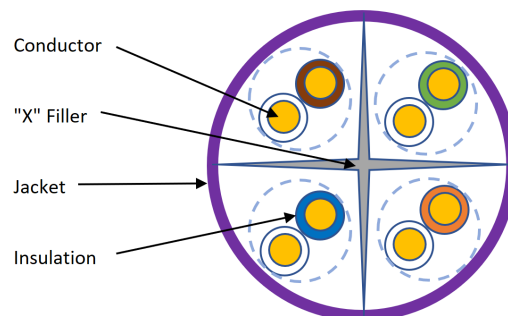

These are then formed around a central X-shaped polyethylene centre with the whole cable produced in a LSOH sheath.

Product Specifications

Excel Solid Cat6 Cable U/UTP LSOH CPR Euroclass Dca 1000 m Reel Violet

Part Code: 100-071-1000M

sales@excel-networking.com
excel-networking.com

Feature	Values
Conductor surface	Bare
AWG size	23
Conductor category	Class 1 = solid
Total number of cores	8
Stranding element	Pairs
Specification core insulation	Polyethylene (PE)
Core identification	Colour
Overall screening	None
Conductor screening	None
Outer sheath material	Copolymer, thermoplastic (LSOH)
Outer sheath colour	Violet
Flame retardant according to IEC 60332-1-2	yes
Reaction-to-fire class according to EN 13501-6	Dca
Smoke development class according to EN 13501-6	s2
Euro class flaming droplets/particles according to EN 13501-6	d2
Euro class acidity according to EN 13501-6	a1
Outer diameter approx.	6.2 mm
Installation Temperature Range	0...60 °C
Operating Temperature Range	-20...75 °C
Category	6
NVP value	69 %

Cable specifications

Features	Values
Maximum pulling load	100 N
MBR during installation	8x cable OD
MBR installed	4x cable OD

Cross-section diagram

Standards

Applicable standard	Subject
ISO/IEC 11801-1:2017	Information technology - Generic cabling for customer premises: Part 1 General Requirements
IEC 61156-5:2020	Multicore and symmetrical pair/quad cables for digital communications - Part 5: Symmetrical pair/quad cables with transmission characteristics up to 1 000 MHz - Horizontal floor wiring - Sectional specification