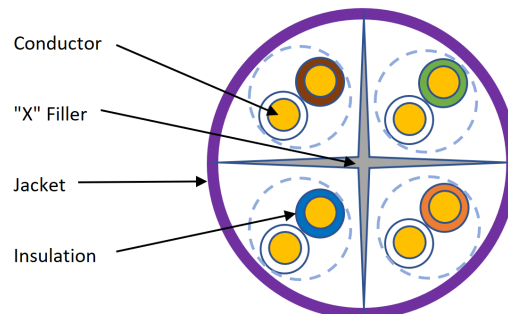

These are then formed around a central X-shaped polyethylene centre with the whole cable produced in a LSOH sheath.

# Excel Solid Cat6 Cable U/UTP LSOH CPR Euroclass Dca 1000 m Reel White

Part Code: 100-074-1000M

sales@excel-networking.com  
excel-networking.com

Feature	Values
Conductor surface	<b>Bare</b>
AWG size	<b>23</b>
Conductor category	<b>Class 1 = solid</b>
Total number of cores	<b>8</b>
Stranding element	<b>Pairs</b>
Specification core insulation	<b>Polyethylene (PE)</b>
Core identification	<b>Colour</b>
Overall screening	<b>None</b>
Conductor screening	<b>None</b>
Outer sheath material	<b>Copolymer, thermoplastic (LSOH)</b>
Outer sheath colour	<b>White</b>
Flame retardant according to IEC 60332-1-2	<b>yes</b>
Reaction-to-fire class according to EN 13501-6	<b>Dca</b>
Smoke development class according to EN 13501-6	<b>s2</b>
Euro class flaming droplets/particles according to EN 13501-6	<b>d2</b>
Euro class acidity according to EN 13501-6	<b>a1</b>
Outer diameter approx.	<b>6.2 mm</b>
Installation Temperature Range	<b>0...60 °C</b>
Operating Temperature Range	<b>-20...75 °C</b>
Category	<b>6</b>
NVP value	<b>69 %</b>

### Cross-section diagram