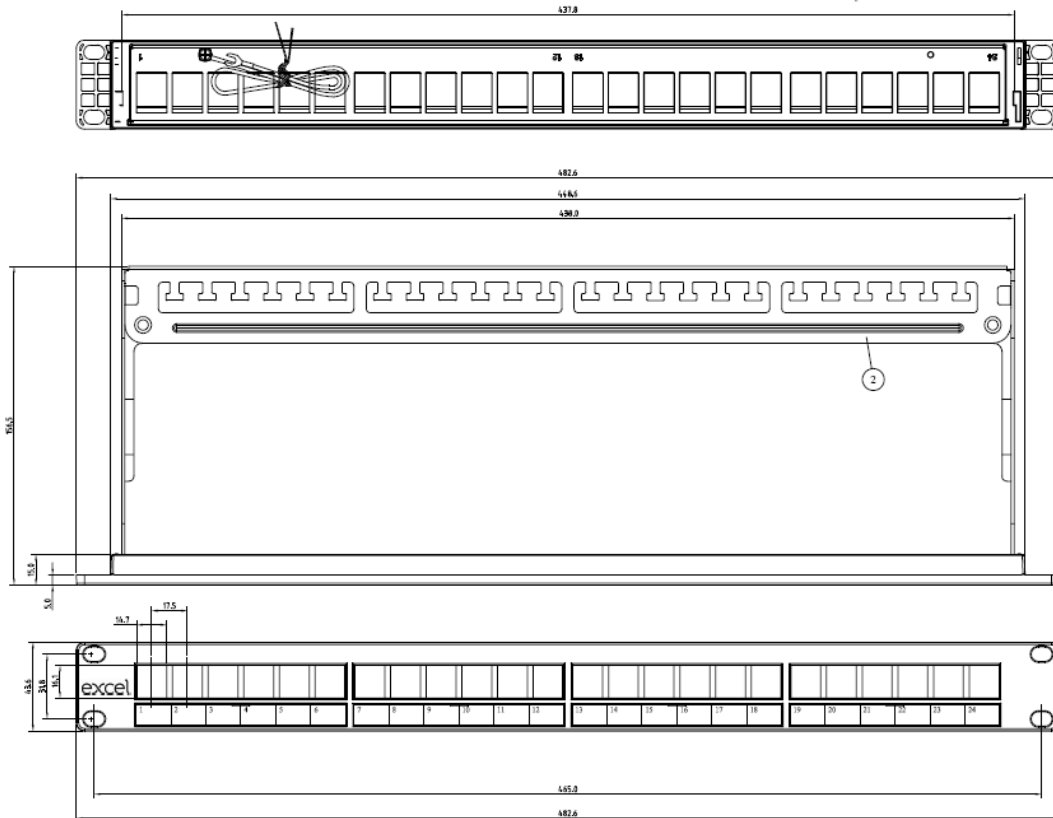

## Product Specifications

Feature	Values
Suitable for number of outlets / modules	24
Category	Keystone jack dependent
Number of rack units (RU)	1
Colour	Black
Mounting method	482.6 mm (19 inch) mounting

## Product drawing