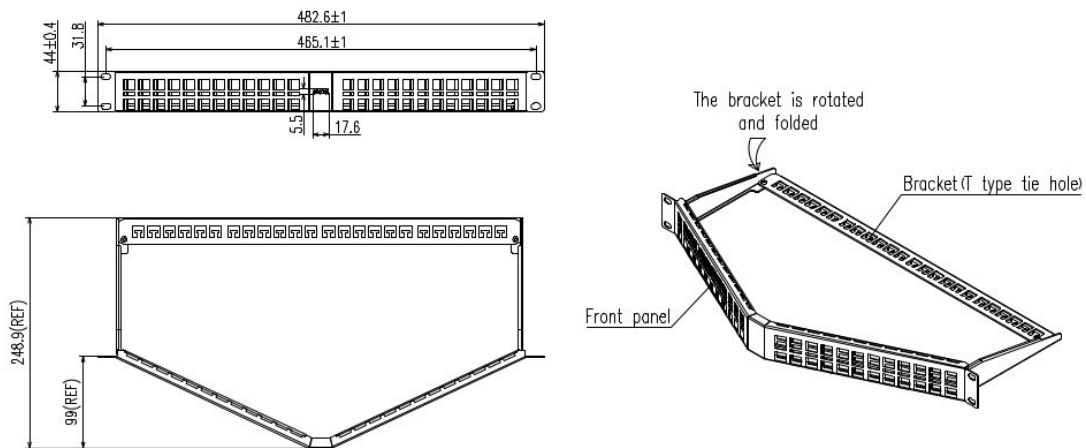

The patch lead is naturally routed to the cabinet/frame cable management reducing the requirement for rack mounted cable management bars.

A self-adhesive laser engraved laminate custom label solution is available from us, this includes small slots to still allow release of each keystone.

Product Specifications

Feature	Values
Suitable for number of outlets / modules	48
Category	Keystone jack dependent
Number of rack units (RU)	1
Colour	Silver
Mounting method	482.6 mm (19 inch) mounting

Excel Unloaded 48 Port Keystone V Patch Panel Frame UTP/STP 1U Silver

Item Code: 100-096

Height	44 mm
Width	482.6 mm
Depth	248.9 mm

Product drawing

Included accessories

Accessories	Quantity
Cage nuts	4
Earth cable	1

Standards

Applicable standard	Detail
RoHS-II/-III (2011/65/EU & 2015/863): 2023	Our products, demonstrate full adherence to the regulatory stipulations of the EU Directive 2011/65/EU (RoHS-II) and its corresponding delegated directive 2015/863 (RoHS-III).
UL-94-V-0	Burning stops within 10 seconds after two applications of ten seconds each of a flame to a test bar. NO flaming drips are allowed.
WFD: 2023	Compliant to Waste Framework Directive
SCIP: 2023	Compliant - Does Not Contain Substances of Concern In articles as such or in complex objects (Products)