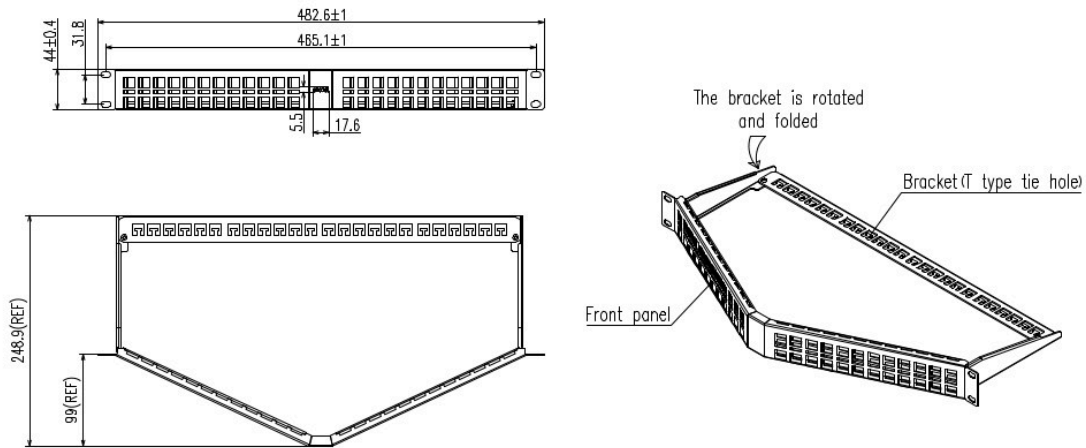

## Product Specifications

Feature	Values
Suitable for number of outlets / modules	48
Category	Keystone jack dependent
Number of rack units (RU)	1
Colour	Black
Mounting method	482.6 mm (19 inch) mounting
Height	44 mm

# Excel Unloaded 48 Port Keystone V Patch Panel Frame UTP 1U Black

Item Code: 100-096-BK

Width 482.6 mm

Depth 248.9 mm

## Product drawing