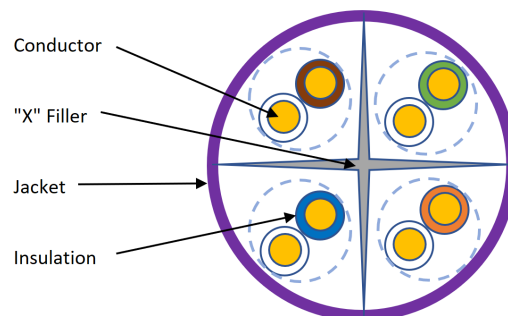

These are then formed around a central X-shaped polyethylene centre with the whole cable produced in a LSOH sheath.

Product Specifications

Excel Solid Cat6 Cable U/UTP LSOH CPR Euroclass Dca 305 m Box Red

Part Code: 100-097

sales@excel-networking.com
excel-networking.com

Feature	Values
Cable type	U/UTP
Conductor material	Copper
Conductor surface	Bare
AWG size	23
Conductor category	Class 1 = solid
Total number of cores	8
Stranding element	Pairs
Specification core insulation	Polyethylene (PE)
Core identification	Colour
Overall screening	None
Conductor screening	None
Outer sheath material	Copolymer, thermoplastic (LSOH)
Outer sheath colour	Red
Flame retardant according to IEC 60332-1-2	yes
Reaction-to-fire class according to EN 13501-6	Dca
Smoke development class according to EN 13501-6	s2
Euro class flaming droplets/particles according to EN 13501-6	d2
Euro class acidity according to EN 13501-6	a1
Outer diameter approx.	6.2 mm
Installation Temperature Range	0...60 °C
Operating Temperature Range	-20...75 °C
Category	6
NVP value	69 %

Part Code: 100-097

sales@excel-networking.com
excel-networking.com

Cable specifications

Features	Values
Maximum pulling load	100 N
MBR during installation	8x cable OD
MBR installed	4x cable OD

Cross-section diagram