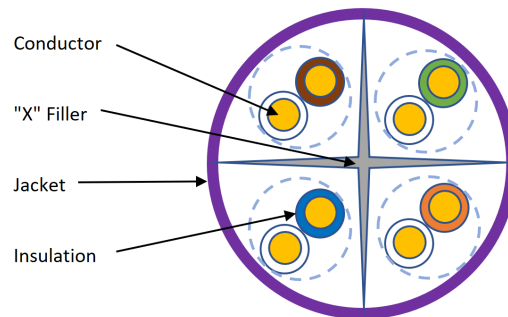

These are then formed around a central X-shaped polyethylene centre with the whole cable produced in a LSOH sheath.

Product Specifications

Excel Solid Cat6 Cable U/UTP LSOH CPR Euroclass Dca 305 m Box Red

Part Code: 100-097

sales@excel-networking.com
excel-networking.com

Feature	Values
Cable type	U/UTP
Conductor material	Copper
Conductor surface	Bare
AWG size	23
Conductor category	Class 1 = solid
Total number of cores	8
Stranding element	Pairs
Specification core insulation	Polyethylene (PE)
Core identification	Colour
Overall screening	None
Conductor screening	None
Outer sheath material	Copolymer, thermoplastic (LSOH)
Outer sheath colour	Red
Flame retardant according to IEC 60332-1-2	yes
Reaction-to-fire class according to EN 13501-6	Dca
Smoke development class according to EN 13501-6	s2
Euro class flaming droplets/particles according to EN 13501-6	d2
Euro class acidity according to EN 13501-6	a1
Outer diameter approx.	6.2 mm
Installation Temperature Range	0...60 °C
Operating Temperature Range	-20...75 °C
Category	6
NVP value	69 %

Part Code: 100-097

sales@excel-networking.com
excel-networking.com

Cable specifications

Features	Values
Maximum pulling load	100 N
MBR during installation	8x cable OD
MBR installed	4x cable OD

Cross-section diagram