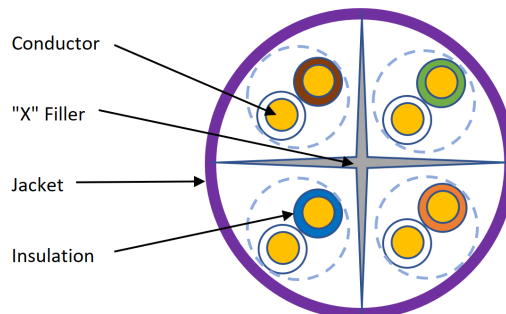

These are then formed around a central X-shaped polyethylene centre with the whole cable produced in a LSOH sheath.

Product Specifications

Excel Solid Cat6 Cable U/UTP LSOH CPR Euroclass Dca 305 m Box Blue

Part Code: 100-098

sales@excel-networking.com
excel-networking.com

Feature	Values
Cable type	U/UTP
Conductor material	Copper
Conductor surface	Bare
AWG size	23
Conductor category	Class 1 = solid
Total number of cores	8
Stranding element	Pairs
Specification core insulation	Polyethylene (PE)
Core identification	Colour
Overall screening	None
Conductor screening	None
Outer sheath material	Copolymer, thermoplastic (LSOH)
Outer sheath colour	Blue
Flame retardant according to IEC 60332-1-2	yes
Reaction-to-fire class according to EN 13501-6	Dca
Smoke development class according to EN 13501-6	s2
Euro class flaming droplets/particles according to EN 13501-6	d2
Euro class acidity according to EN 13501-6	a1
Outer diameter approx.	6.2 mm
Installation Temperature Range	0...60 °C
Operating Temperature Range	-20...75 °C
Category	6
NVP value	69 %

Cable specifications

Features	Values
Maximum pulling load	100 N
MBR during installation	8x cable OD
MBR installed	4x cable OD

Cross-section diagram

Standards

Applicable standard	Subject
ISO/IEC 11801-1:2017	Information technology - Generic cabling for customer premises: Part 1 General Requirements
IEC 61156-5:2020	Multicore and symmetrical pair/quad cables for digital communications - Part 5: Symmetrical pair/quad cables with transmission characteristics up to 1 000 MHz - Horizontal floor wiring - Sectional specification