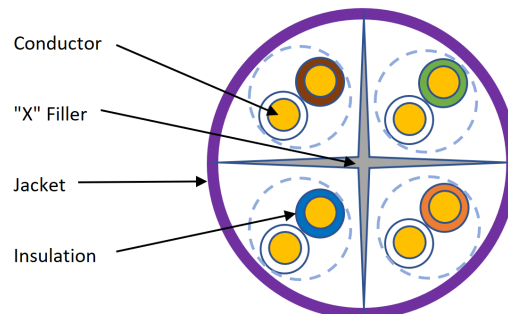

These are then formed around a central X-shaped polyethylene centre with the whole cable produced in a LSOH sheath.

Product Specifications

Excel Solid Cat6 Cable U/UTP LSOH CPR Euroclass Dca 305 m Box Blue

Part Code: 100-098

sales@excel-networking.com
excel-networking.com

Feature	Values
Cable type	U/UTP
Conductor material	Copper
Conductor surface	Bare
AWG size	23
Conductor category	Class 1 = solid
Total number of cores	8
Stranding element	Pairs
Specification core insulation	Polyethylene (PE)
Core identification	Colour
Overall screening	None
Conductor screening	None
Outer sheath material	Copolymer, thermoplastic (LSOH)
Outer sheath colour	Blue
Flame retardant according to IEC 60332-1-2	yes
Reaction-to-fire class according to EN 13501-6	Dca
Smoke development class according to EN 13501-6	s2
Euro class flaming droplets/particles according to EN 13501-6	d2
Euro class acidity according to EN 13501-6	a1
Outer diameter approx.	6.2 mm
Installation Temperature Range	0...60 °C
Operating Temperature Range	-20...75 °C
Category	6
NVP value	69 %

Cable specifications

Features	Values
Maximum pulling load	100 N
MBR during installation	8x cable OD
MBR installed	4x cable OD

Cross-section diagram

Standards

Applicable standard	Subject
ISO/IEC 11801-1:2017	Information technology - Generic cabling for customer premises: Part 1 General Requirements
IEC 61156-5:2020	Multicore and symmetrical pair/quad cables for digital communications - Part 5: Symmetrical pair/quad cables with transmission characteristics up to 1 000 MHz - Horizontal floor wiring - Sectional specification