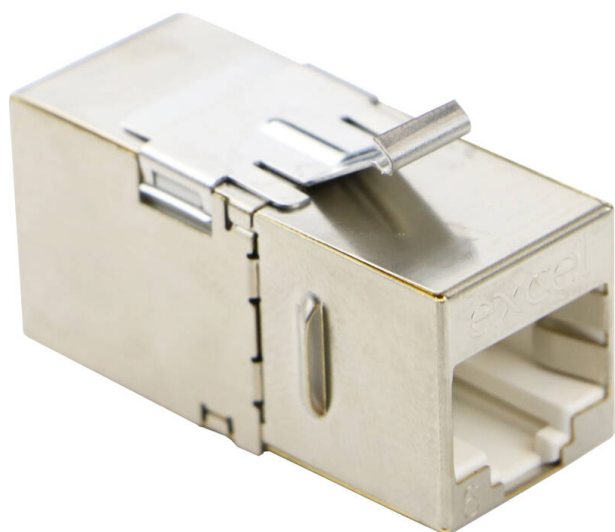

# Excel Cat6 (FTP) 180 Degree Keystone Through Coupler

Item Code: 100-106

**excel**  
without compromise.

- ✕ Standard Keystone fitting
- ✕ Category 6 FTP
- ✕ 180 degree configuration
- ✕ Suitable for both screened and unshielded systems
- ✕ Standard RJ45 connection both ends
- ✕ Maintains channel performance
- ✕ CIBSE TM65 Embodied Carbon: 0.245 kg CO2e

## Product Overview

Excel range of Category 6 Through Couplers provides RJ45 in/out connections, allowing channels to be extended where required. Standard Keystone Jack profile, so fits all Keystone panels and outlets.

## Product Specifications

| Feature           | Values        |
|-------------------|---------------|
| Construction type | Straight      |
| Type of connector | 2x RJ45       |
| Shielded          | yes           |
| Category          | 6             |
| Model             | Jack/Jack     |
| Type of fastening | Engage (snap) |

# Excel Cat6 (FTP) 180 Degree Keystone Through Coupler

Item Code: 100-106