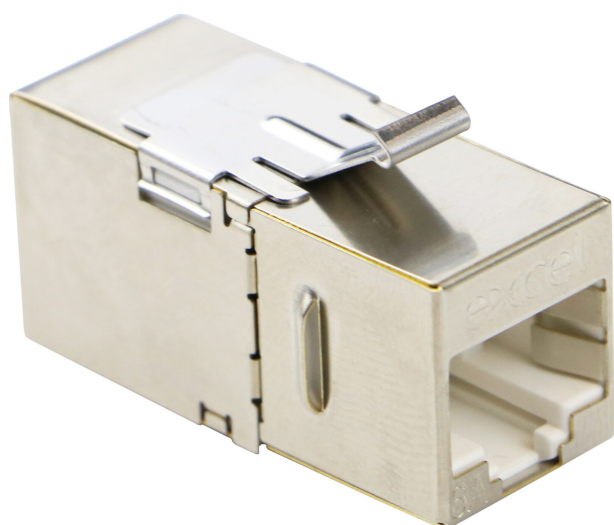

# Excel Cat6A (FTP) 180 Degree Keystone Through Coupler

Item Code: 100-107

**excel**  
without compromise.

- ✕ Standard Keystone fitting
- ✕ Category 6A FTP
- ✕ 180 degree configuration
- ✕ Suitable for both screened and unshielded systems
- ✕ Standard RJ45 connection both ends
- ✕ Maintains channel performance
- ✕ CIBSE TM65 Embodied Carbon: 0.245 kg CO2e

## Product Overview

Excel range of Category 6A Through Couplers provides RJ45 in/out connections, allowing channels to be extended where required. Standard Keystone Jack profile, so fits all Keystone panels and outlets.

## Product Specifications

Feature	Values
Construction type	Straight
Type of connector	2x RJ45
Shielded	yes
Category	6A (IEC)
Model	Jack/Jack
Type of fastening	Engage (snap)

# Excel Cat6A (FTP) 180 Degree Keystone Through Coupler

Item Code: 100-107