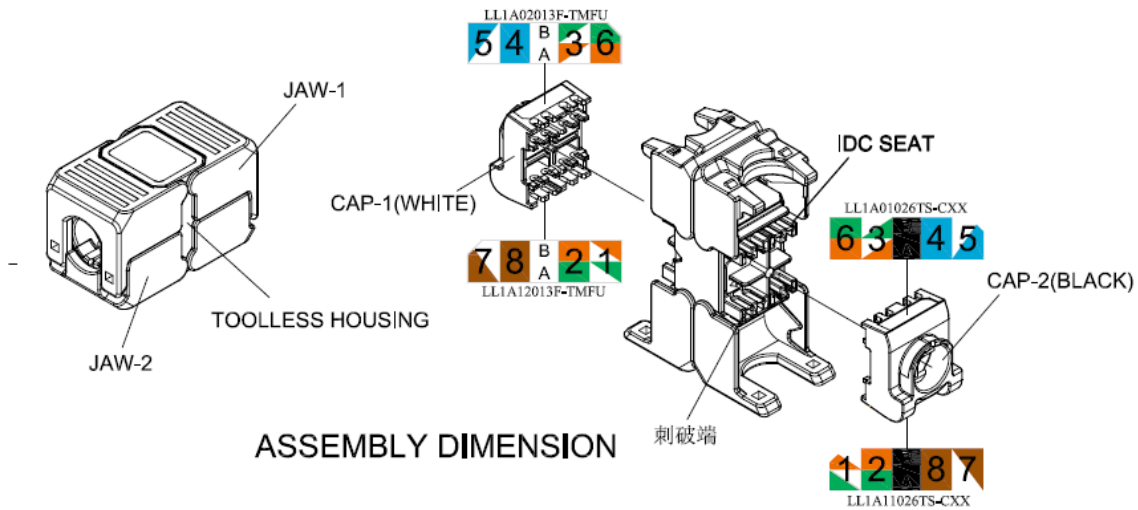

## Product Overview

The Excel screened coupler is suitable for Category 6A cable joints, repairs and extensions. The coupler itself is housed in a high quality zinc die cast housing, which opens at both sides in a butterfly manner to reveal the IDC termination points. Once the conductors of the cable to be terminated are fed into the management caps, the process is completed by snapping the 'butterfly wings' together with minimal, but firm pressure.

# Excel Cat6A Screened Toolless Coupler (6-Pack)

Item Code: 100-114-06

Housing material	Zinc alloy
Finish	Nickle plate
IDC	Phosphor bronze alloy with 100 micro-inch sn alloy
Width	16.8 mm
Depth	32 mm
Height	19.3 mm

## Product drawing

## ASSEMBLY DIMENSION