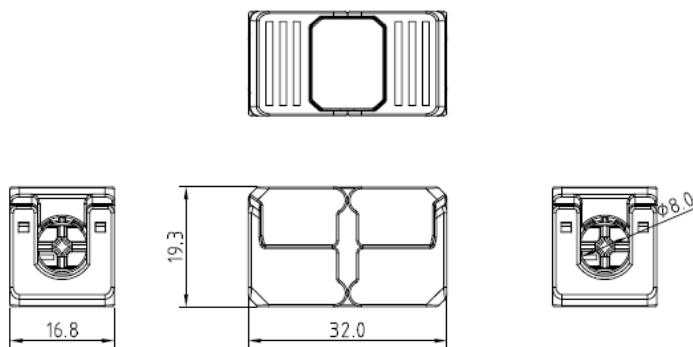

# Excel Cat6A Screened Toolless Coupler (6-Pack)

Item Code: 100-114-06

Housing material	Zinc alloy
Finish	Nickle plate
IDC	Phosphor bronze alloy with 100 micro-inch sn alloy
Width	16.8 mm
Depth	32 mm
Height	19.3 mm

## Product drawing

## ASSEMBLY DIMENSION