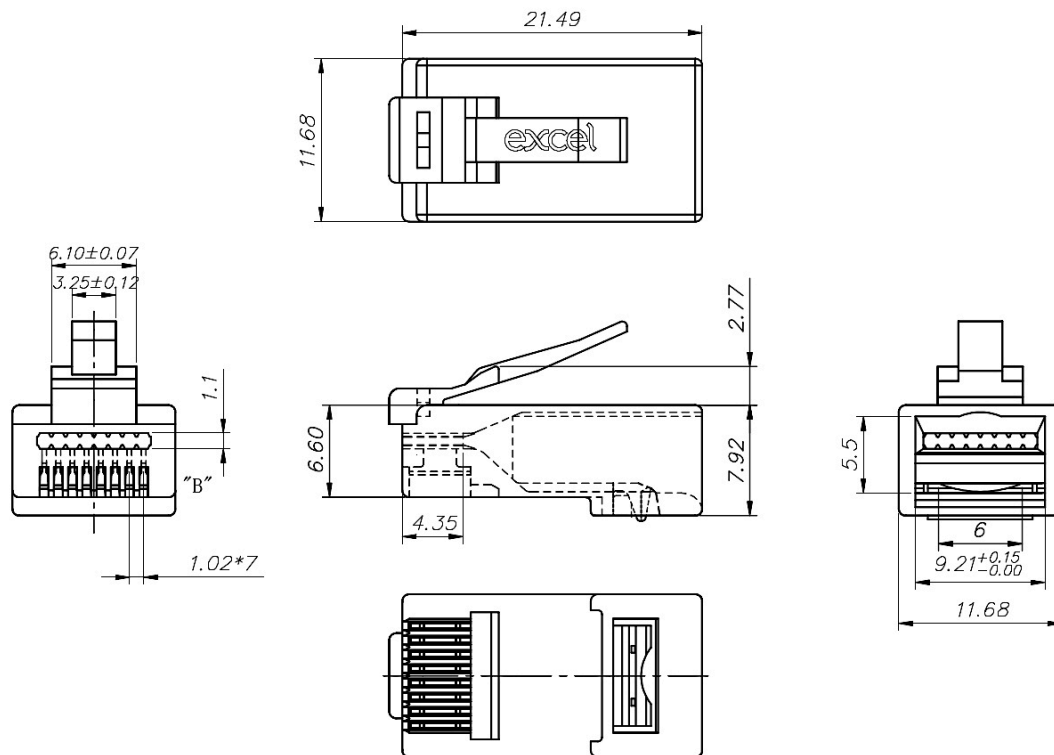

Excel Fast RJ45 Plug Suitable for U/UTP Cat5e and Cat6 (100-Pack)

Item Code: 100-116-100

Additional specifications

Features	Values
Housing material	Polycarbonate
Contact type	Three prong pin (fits solid/stranded wires)
Gold plating	50 micro-inch

Product drawing

Standards

Applicable standard	Detail
UL-94-V-0 (plug only)	Burning stops within 10 seconds after two applications of ten seconds each of a flame to a test bar. NO flaming drips are allowed.
ISO/IEC 11801:2017	Information technology - Generic cabling for customer premises: Part 1 General Requirements
EN 50173-1:2018	Information technology - Generic cabling systems -