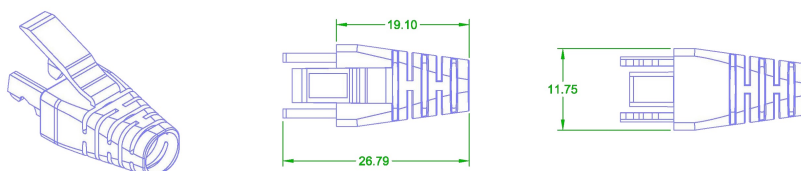

Excel Fast RJ45 Plug and HD Boots (suitable for UUTP Category 5E and 6) - 100-pack

Item Code: 100-117-100

Additional specifications

Features	Values
Housing material	Polycarbonate
Contact type	Three prong pin (fits solid/stranded wires)
Gold plating	50 micro-inch

Product drawing

Connector

HD Boot

Standards

Applicable standard	Detail
UL-94-V-0 (plug only)	Burning stops within 10 seconds after two applications of ten seconds each of a flame to a test bar. NO flaming drips are allowed.
UL-94-V-2 (boot only)	Burning stops within 60 seconds after two applications of ten seconds each of a flame to a test bar. Flaming drips