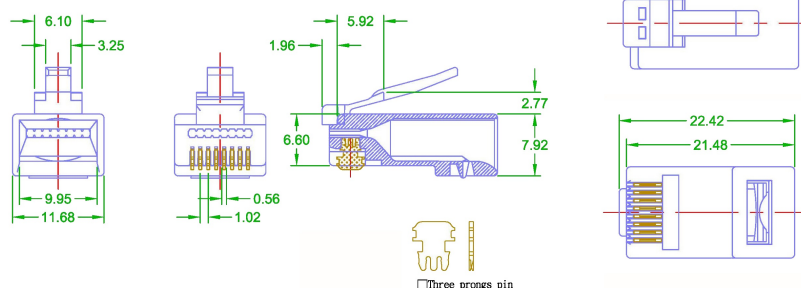

Excel Fast RJ45 Plug and HD Boots (suitable for UUTP Category 5E and 6) - 100-pack

Item Code: 100-117-100

Additional specifications

Features	Values
Housing material	Polycarbonate
Contact type	Three prong pin (fits solid/stranded wires)
Gold plating	50 micro-inch

Product drawing

Connector

HD Boot

Connector + HD Boot

Standards

Applicable standard	Detail
UL-94-V-0 (plug only)	Burning stops within 10 seconds after two applications of ten seconds each of a flame to a test bar. NO flaming drips are allowed.
UL-94-V-2 (boot only)	Burning stops within 60 seconds after two applications of ten seconds each of a flame to a test bar. Flaming drips