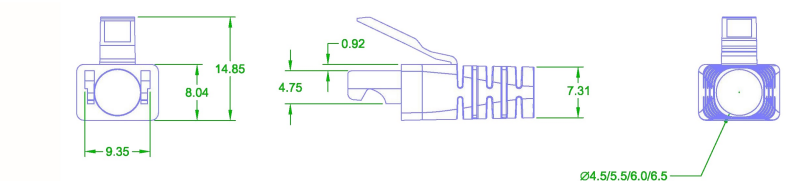

Product drawing

Connector

HD Boot

Connector + HD Boot

Standards

Applicable standard	Detail
UL-94-V-0 (plug only)	Burning stops within 10 seconds after two applications of ten seconds each of a flame to a test bar. NO flaming drips are allowed.
UL-94-V-2 (boot only)	Burning stops within 60 seconds after two applications of ten seconds each of a flame to a test bar. Flaming drips