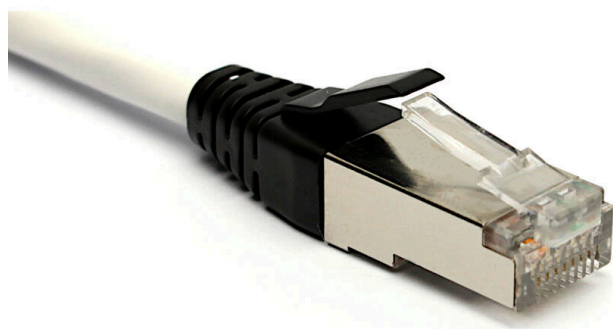

# Excel Cat6A Zone Cable STP Crimp Plug and Slimline Boot Black (100-Pack)

Item Code: 100-118ZN-100

**excel**  
without compromise.

✘ Suitable for Cat6A zone cables

✘ Supplied in handy packs of 100 pieces with boots

## Product Overview

The Excel STP RJ45 slimline plug and boots are easy to use on CAT6A screened zone cables. Supplied in a handy pack of 100 pieces along with black boots that fit inside the plug, the product is simple to use, terminate and crimp especially when using the Excel fast termination tool 100-115 (sold separately). Supplied in plastic free packaging.

## Product Specifications

Feature	Values
Model	Plug
Type of connector	RJ45 8(8)
Shielded	yes
Category	6A (TIA)
Connection type	Crimp
Requires termination tool	yes
Suitable for round cable	yes
Suitable for flat cable	no
Suitable for stranded core	yes
Suitable for solid core	yes

# Excel Cat6A Zone Cable STP Crimp Plug and Slimline Boot Black (100-Pack)

Item Code: 100-118ZN-100