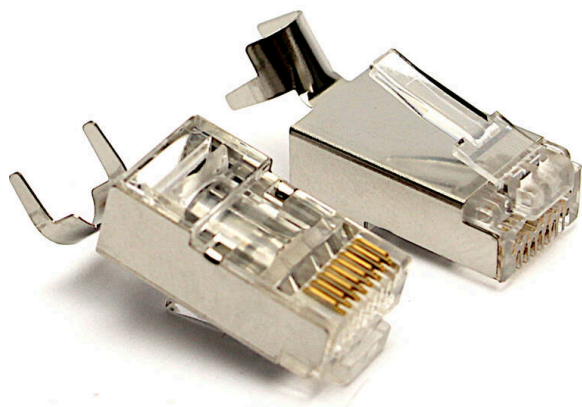

# Excel Cat6A STP Fast Crimp Termination Plug and boots RJ45 (100-Pack)

Item Code: 100-122-100

**excel**  
without compromise.

✘ Suitable for FTP Cat6 or Cat6A cables

✘ Supplied in handy packs of 100 pieces with boots

✘ Plastic free packaging

✘ Fast termination tool (100-119)

✘ Can also be used for Cat6

✘ CIBSE TM65 Embodied Carbon: 3.497 kg CO2e

## Product Overview

The Excel fast RJ45 plug is an easy to use on both Cat6 and Cat6A screened cables. Supplied in a handy pack of 100 pieces along with black boots that fit inside the plug, the product is simple to use, terminate and crimp especially when using the Excel fast termination tool 100-119 (sold separately). Supplied in plastic free packaging.

The tool features an ergonomic ratchet & release cushion handle making easy work of crimping the RJ45 plug whilst trimming the excess wire leaving the end of the plug completely flush. When using the Excel fast boots, the tool will help align the boots to the RJ45 plug.