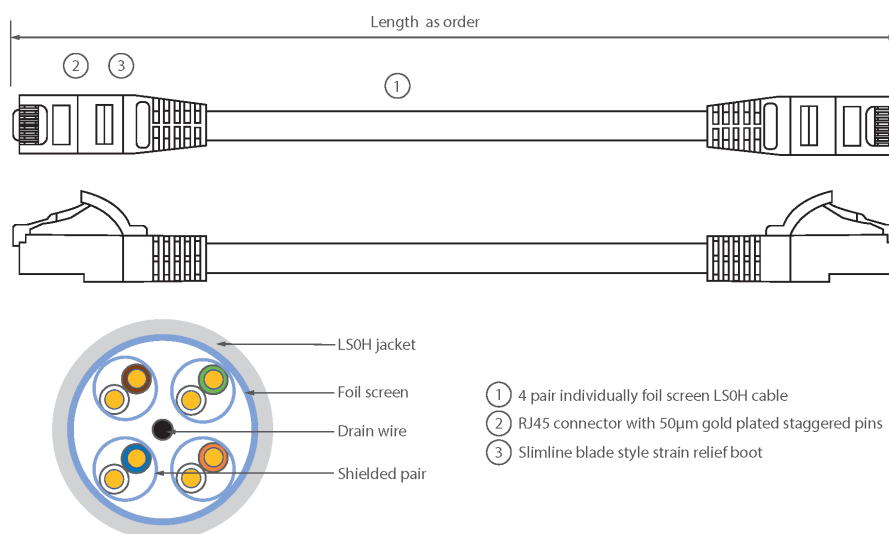

Excel Cat6A Patch Lead F/FTP Shielded LSOH Blade Booted 0.75 m Grey

Item Code: 100-142

Cable construction	1x4
AWG-size	26
Pin assignment	1:1

Product drawing

Standards

Applicable standard	Detail
ISO/IEC 11801-1:2017	Information technology - Generic cabling for customer premises: Part 1 General Requirements
EN 50173-1:2018	Information technology. Generic cabling systems - General requirements
ANSI/TIA 568-2.D	Balanced Twisted-Pair Telecommunications Cabling and Components Standards
IEC 61156-5:2009+AMD1:2012 CSV	Multicore and symmetrical pair/quad cables for digital communications - Part 5: Symmetrical pair/quad cables with transmission characteristics up to 1 000 MHz - Horizontal floor wiring - Sectional specification
IEC 60332-1-2:2004	Tests on electric and optical fibre cables under fire conditions. Test for vertical flame propagation for a single insulated wire or cable. Procedure for 1 kW pre-mixed flame
IEC 61034-2:2005+A1:2013	Measurement of smoke density of cables burning under