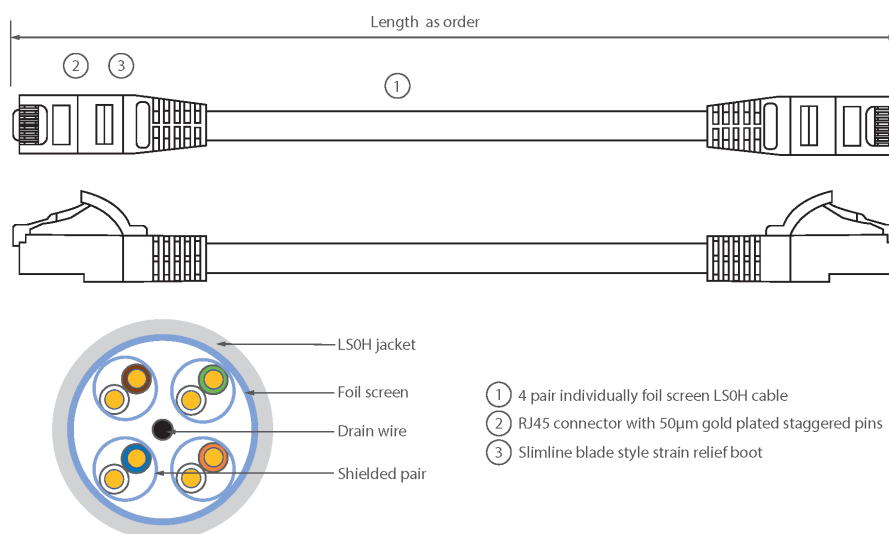

Each Excel Category 6A patch lead consists of 4 twisted pairs of 26AWG stranded copper wires, an aluminium/polyester foil tape provides an individual screen for each pair. These pairs are then cabled together, with different lay lengths to ensure optimum performance. Staggered pin RJ45 Screened plugs, terminate the cable, and each lead is fitted with colour coded slimline moulded boots, suitable for use in high density router or switch blades.

## Product Specifications

Feature	Values
Cable type	F/FTP
Category	6A (IEC)
Length	0.75 m
Type of connector connection 1	RJ45 8(8)
Type of connector connection 2	RJ45 8(8)
Outer sheath colour	Grey
Strain relief boot	Moulded-on
Lockable	no
Strain relief boot colour	Grey
Flame retardant version	yes

# Excel Cat6A Patch Lead F/FTP Shielded LSOH Blade Booted 0.75 m Grey

Item Code: 100-142

Cable construction	1x4
AWG-size	26
Pin assignment	1:1

## Product drawing