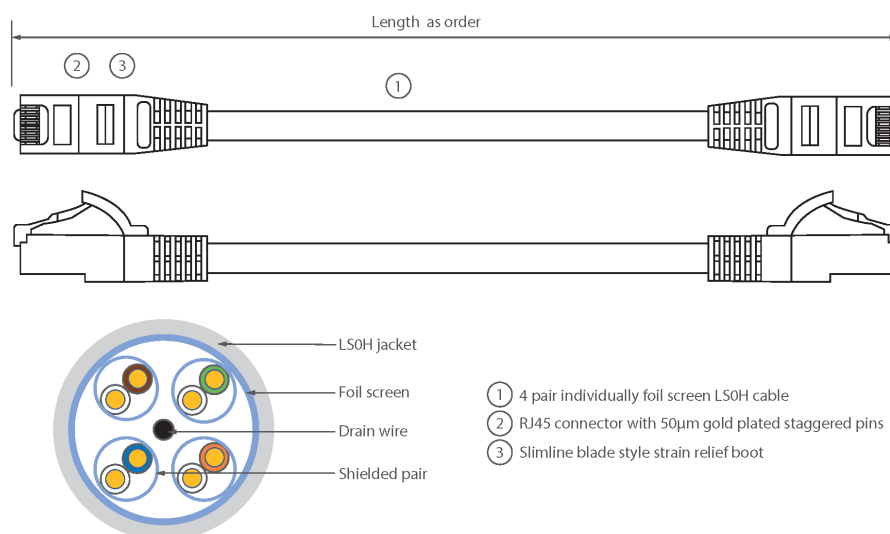

Each Excel Category 6A patch lead consists of 4 twisted pairs of 26AWG stranded copper wires, an aluminium/polyester foil tape provides an individual screen for each pair. These pairs are then cabled together, with different lay lengths to ensure optimum performance. Staggered pin RJ45 Screened plugs, terminate the cable, and each lead is fitted with colour coded slimline moulded boots, suitable for use in high density router or switch blades.

Product Specifications

Feature	Values
Cable type	F/FTP
Category	6A (IEC)
Length	0.75 m
Type of connector connection 1	RJ45 8(8)
Type of connector connection 2	RJ45 8(8)
Outer sheath colour	Grey
Strain relief boot	Moulded-on
Lockable	no
Strain relief boot colour	Grey
Flame retardant version	yes

Excel Cat6A Patch Lead F/FTP Shielded LSOH Blade Booted 0.75 m Grey

Item Code: 100-142

excel
without compromise.

Cable construction	1x4
AWG-size	26
Pin assignment	1:1

Product drawing

Standards

Applicable standard	Detail
ISO/IEC 11801-1:2017	Information technology - Generic cabling for customer premises: Part 1 General Requirements
EN 50173-1:2018	Information technology. Generic cabling systems - General requirements
ANSI/TIA 568-2.D	Balanced Twisted-Pair Telecommunications Cabling and Components Standards
IEC 61156-5:2009+AMD1:2012 CSV	Multicore and symmetrical pair/quad cables for digital communications - Part 5: Symmetrical pair/quad cables with transmission characteristics up to 1 000 MHz - Horizontal floor wiring - Sectional specification
IEC 60332-1-2:2004	Tests on electric and optical fibre cables under fire conditions. Test for vertical flame propagation for a single insulated wire or cable. Procedure for 1 kW pre-mixed flame
IEC 61034-2:2005+A1:2013	Measurement of smoke density of cables burning under