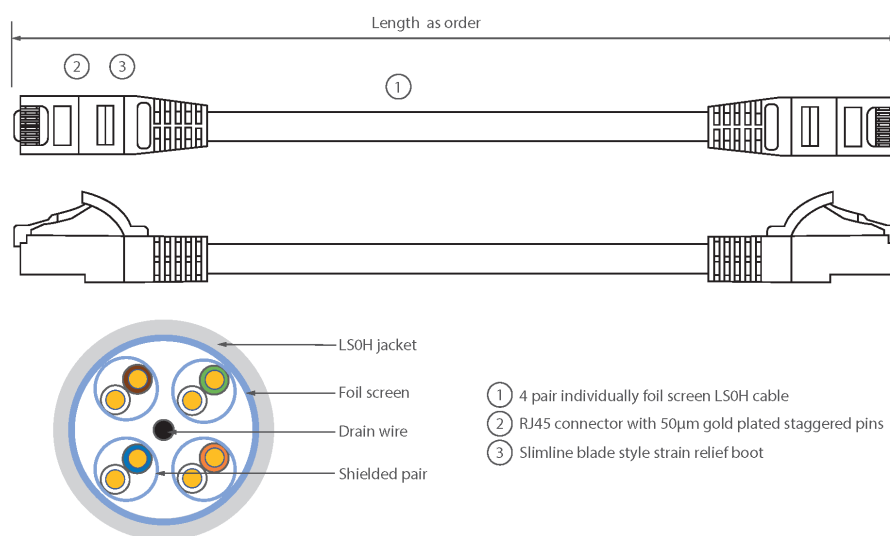

Each Excel Category 6A patch lead consists of 4 twisted pairs of 26AWG stranded copper wires, an aluminium/polyester foil tape provides an individual screen for each pair. These pairs are then cabled together, with different lay lengths to ensure optimum performance. Staggered pin RJ45 Screened plugs, terminate the cable, and each lead is fitted with colour coded slimline moulded boots, suitable for use in high density router or switch blades.

## Product Specifications

Feature	Values
Cable type	F/FTP
Category	6A (IEC)
Length	0.75 m
Type of connector connection 1	RJ45 8(8)
Type of connector connection 2	RJ45 8(8)
Outer sheath colour	Grey
Strain relief boot	Moulded-on
Lockable	no
Strain relief boot colour	Grey

# Excel Cat6A Patch Lead F/FTP Shielded LSOH Blade Booted 0.75 m Grey

Item Code: 100-142

Flame retardant version	yes
Cable construction	1x4
AWG-size	26
Pin assignment	1:1

## Product drawing