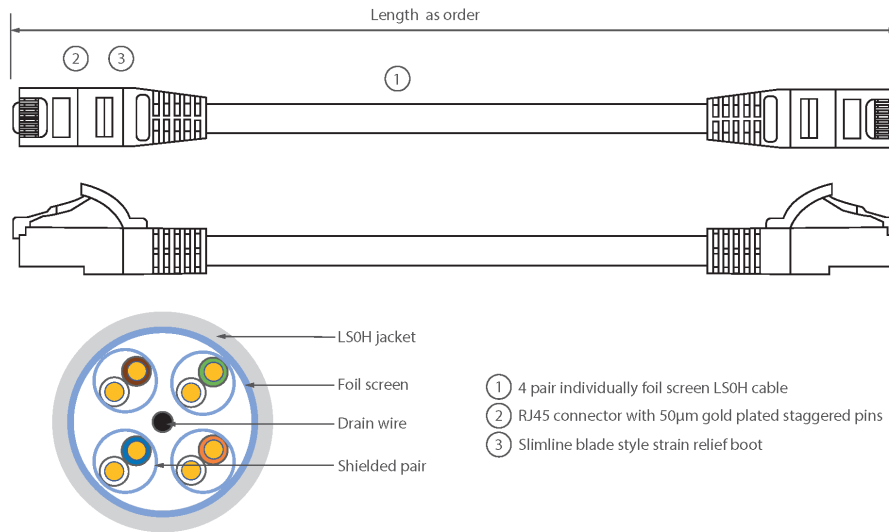

## Main Features

- / Specified to 500 MHz
- / Individual foil screen over each pair
- / LSOH outer sheath 6.2 mm Dia
- / Suitable for 10 Gigabit 10GBase-T, PoE++ applications
- / Blade style moulded strain relief boot with clip protector

Each Excel Category 6A patch lead consists of 4 twisted pairs of 26AWG stranded copper wires, an aluminium/polyester foil tape provides an individual screen for each pair. These pairs are then cabled together, with different lay lengths to ensure optimum performance. Staggered pin RJ45 Screened plugs, terminate the cable, and each lead is fitted with colour coded slimline moulded boots, suitable for use in high density router or switch blades.

## Product Specifications

Feature	Values
Cable type	<b>F/FTP</b>
Category	<b>6A (IEC)</b>
Length	<b>0.75 m</b>
Type of connector connection 1	<b>RJ45 8(8)</b>
Type of connector connection 2	<b>RJ45 8(8)</b>
Outer sheath colour	<b>Grey</b>
Strain relief boot	<b>Moulded-on</b>
Lockable	<b>no</b>
Strain relief boot colour	<b>Grey</b>
Flame retardant version	<b>yes</b>
Cable construction	<b>1x4</b>
AWG-size	<b>26</b>
Pin assignment	<b>1:1</b>

## Product drawing