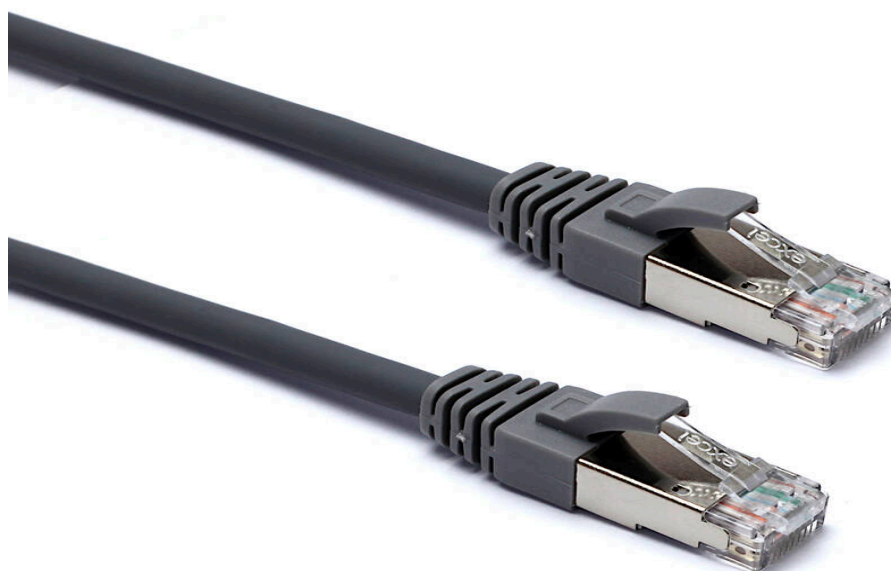

# Excel Cat6A Patch Lead F/FTP Shielded LSOH Blade Booted 0.75 m Grey

excel  
without compromise.

Part Code: 100-142

sales@excel-networking.com  
excel-networking.com

## Main Features

- / Specified to 500 MHz
- / Individual foil screen over each pair
- / LSOH outer sheath 6.2 mm Dia
- / Suitable for 10 Gigabit 10GBase-T, PoE++ applications
- / Blade style moulded strain relief boot with clip protector

Each Excel Category 6A patch lead consists of 4 twisted pairs of 26AWG stranded copper wires, an aluminium/polyester foil tape provides an individual screen for each pair. These pairs are then cabled together, with different lay lengths to ensure optimum performance. Staggered pin RJ45 Screened plugs, terminate the cable, and each lead is fitted with colour coded slimline moulded boots, suitable for use in high density router or switch blades.

## Product Specifications

Feature	Values
Cable type	<b>F/FTP</b>
Category	<b>6A (IEC)</b>
Length	<b>0.75 m</b>
Type of connector connection 1	<b>RJ45 8(8)</b>
Type of connector connection 2	<b>RJ45 8(8)</b>
Outer sheath colour	<b>Grey</b>
Strain relief boot	<b>Moulded-on</b>
Lockable	<b>no</b>
Strain relief boot colour	<b>Grey</b>
Flame retardant version	<b>yes</b>
Cable construction	<b>1x4</b>
AWG-size	<b>26</b>
Pin assignment	<b>1:1</b>