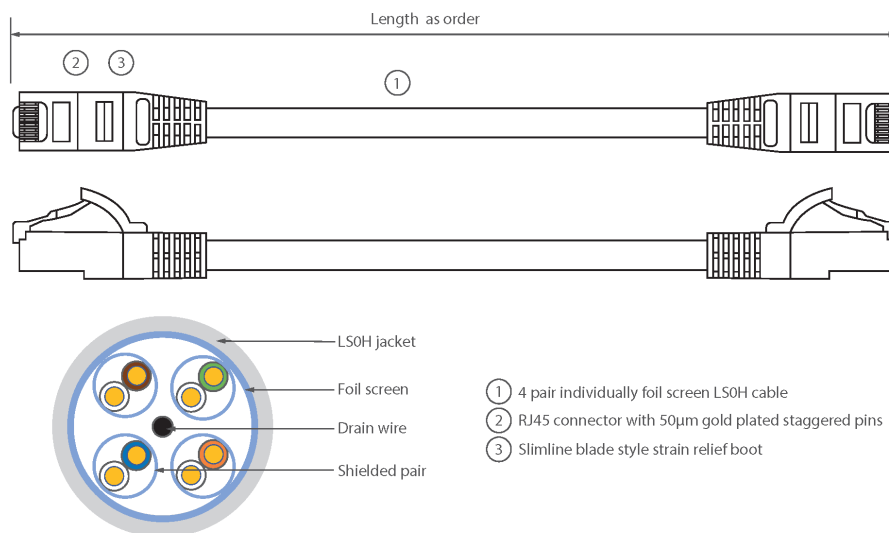

Each Excel Category 6A patch lead consists of 4 twisted pairs of 26AWG stranded copper wires, an aluminium/polyester foil tape provides an individual screen for each pair. These pairs are then cabled together, with different lay lengths to ensure optimum performance. Staggered pin RJ45 Screened plugs, terminate the cable, and each lead is fitted with colour coded slimline moulded boots, suitable for use in high density router or switch blades.

Product Specifications

Feature	Values
Cable type	F/FTP
Category	6A (IEC)
Length	0.75 m
Type of connector connection 1	RJ45 8(8)
Type of connector connection 2	RJ45 8(8)
Outer sheath colour	Grey
Strain relief boot	Moulded-on
Lockable	no
Strain relief boot colour	Grey
Flame retardant version	yes

Excel Cat6A Patch Lead F/FTP Shielded LSOH Blade Booted 0.75 m Grey

Item Code: 100-142

Cable construction	1x4
AWG-size	26
Pin assignment	1:1

Product drawing

Standards

Applicable standard	Detail
ISO/IEC 11801-1:2017	Information technology - Generic cabling for customer premises: Part 1 General Requirements
EN 50173-1:2018	Information technology. Generic cabling systems - General requirements
ANSI/TIA 568-2.D	Balanced Twisted-Pair Telecommunications Cabling and Components Standards
IEC 61156-5:2009+AMD1:2012 CSV	Multicore and symmetrical pair/quad cables for digital communications - Part 5: Symmetrical pair/quad cables with transmission characteristics up to 1 000 MHz - Horizontal floor wiring - Sectional specification
IEC 60332-1-2:2004	Tests on electric and optical fibre cables under fire conditions. Test for vertical flame propagation for a single insulated wire or cable. Procedure for 1 kW pre-mixed flame
IEC 61034-2:2005+A1:2013	Measurement of smoke density of cables burning under