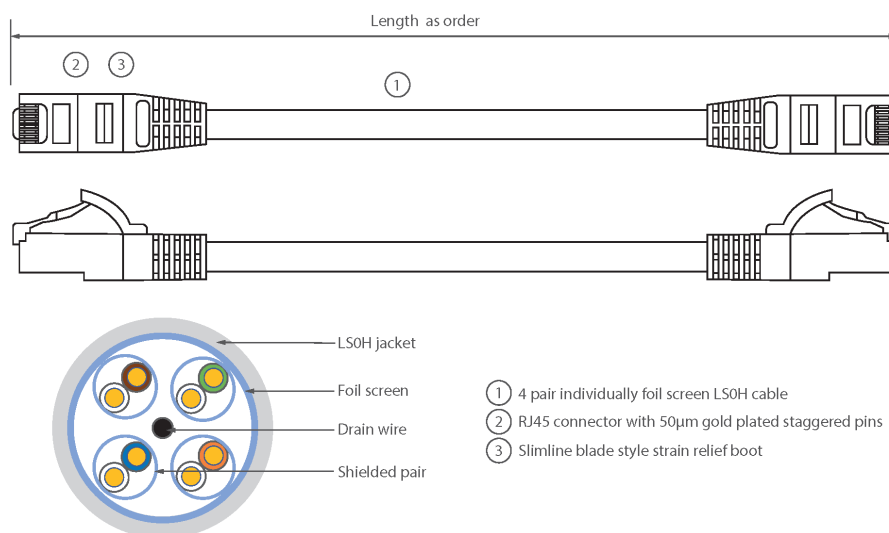

Blade style moulded strain relief boot with clip protector

LSOH outer sheath 6.2 mm Dia

CIBSE TM65 Embodied Carbon: 0.272 kg CO2e

Product Overview

Excel Category 6A (Augmented Category 6) patch leads take the performance capabilities of copper infrastructure to new levels. Designed to the current ISO and EIA/TIA standards for Class Ea augmented Category 6A performance these products are intended to deliver reliable, high network performance including support of emerging applications such as 10GBase-T, 10 Gigabit Ethernet.

Each Excel Category 6A patch lead consists of 4 twisted pairs of 26AWG stranded copper wires, an aluminium/polyester foil tape provides an individual screen for each pair. These pairs are then cabled together, with different lay lengths to ensure optimum performance. Staggered pin RJ45 Screened plugs, terminate the cable, and each lead is fitted with colour coded slimline moulded boots, suitable for use in high density router or switch blades.

Product Specifications

Feature	Values
Cable type	F/FTP
Category	6A (IEC)
Length	1 m
Type of connector connection 1	RJ45 8(8)
Type of connector connection 2	RJ45 8(8)
Outer sheath colour	Grey

Excel Cat6A Patch Lead F/FTP Shielded LSOH Blade Booted 1 m Grey

Item Code: 100-148

excel
without compromise.

Strain relief boot	Moulded-on
Lockable	no
Strain relief boot colour	Grey
Flame retardant version	yes
Cable construction	1x4
AWG-size	26
Pin assignment	1:1

Product drawing