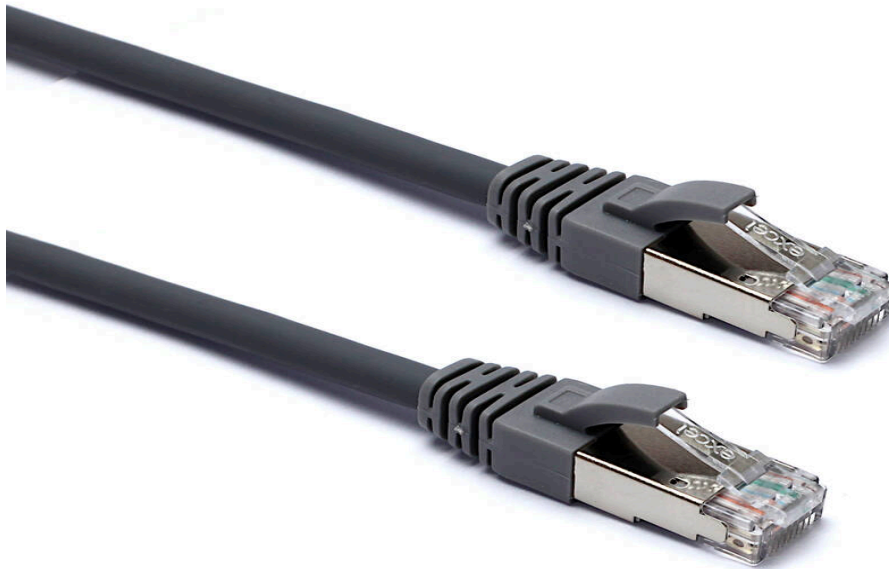

Excel Cat6A Patch Lead F/FTP Shielded LSOH Blade Booted 1 m Grey

excel
without compromise.

Part Code: 100-148

sales@excel-networking.com
excel-networking.com

CIBSE TM65 Embodied Carbon: 0.272 kg CO2e

Main Features

- / Specified to 500 MHz
- / Individual foil screen over each pair
- / LSOH outer sheath 6.2 mm Dia
- / Suitable for 10 Gigabit 10GBase-T, PoE++ applications
- / Blade style moulded strain relief boot with clip protector
- / CIBSE TM65 Embodied Carbon: 0.272 kg CO2e

Each Excel Category 6A patch lead consists of 4 twisted pairs of 26AWG stranded copper wires, an aluminium/polyester foil tape provides an individual screen for each pair. These pairs are then cabled together, with different lay lengths to ensure optimum performance. Staggered pin RJ45 Screened plugs, terminate the cable, and each lead is fitted with colour coded slimline moulded boots, suitable for use in high density router or switch blades.

Excel Cat6A Patch Lead F/FTP Shielded LSOH Blade Booted 1 m Grey

Part Code: 100-148

sales@excel-networking.com
excel-networking.com

Product Specifications

Feature	Values
Cable type	F/FTP
Category	6A (IEC)
Length	1 m
Type of connector connection 1	RJ45 8(8)
Type of connector connection 2	RJ45 8(8)
Outer sheath colour	Grey
Strain relief boot	Moulded-on
Lockable	no
Strain relief boot colour	Grey
Flame retardant version	yes
Cable construction	1x4
AWG-size	26
Pin assignment	1:1