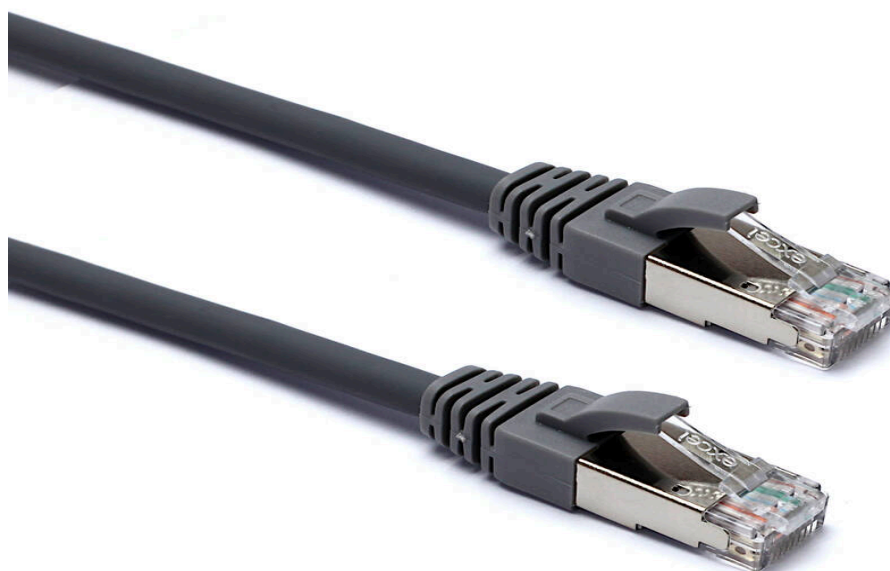

Excel Cat6A Patch Lead F/FTP Shielded LSOH Blade Booted 4 m Grey

excel
without compromise.

Part Code: 100-149

sales@excel-networking.com
excel-networking.com

CIBSE TM65 Embodied Carbon: 0.880 kg CO2e

Main Features

- / Specified to 500 MHz
- / Individual foil screen over each pair
- / LSOH outer sheath 6.2 mm Dia
- / Suitable for 10 Gigabit 10GBase-T, PoE++ applications
- / Blade style moulded strain relief boot with clip protector
- / CIBSE TM65 Embodied Carbon: 0.880 kg CO2e

Each Excel Category 6A patch lead consists of 4 twisted pairs of 26AWG stranded copper wires, an aluminium/polyester foil tape provides an individual screen for each pair. These pairs are then cabled together, with different lay lengths to ensure optimum performance. Staggered pin RJ45 Screened plugs, terminate the cable, and each lead is fitted with colour coded slimline moulded boots, suitable for use in high density router or switch blades.

Excel Cat6A Patch Lead F/FTP Shielded LSOH Blade Booted 4 m Grey

Part Code: 100-149

sales@excel-networking.com
excel-networking.com

Product Specifications

Feature	Values
Cable type	F/FTP
Category	6A (IEC)
Length	4 m
Type of connector connection 1	RJ45 8(8)
Type of connector connection 2	RJ45 8(8)
Outer sheath colour	Grey
Strain relief boot	Moulded-on
Lockable	no
Strain relief boot colour	Grey
Flame retardant version	yes
Cable construction	1x4
AWG-size	26
Pin assignment	1:1