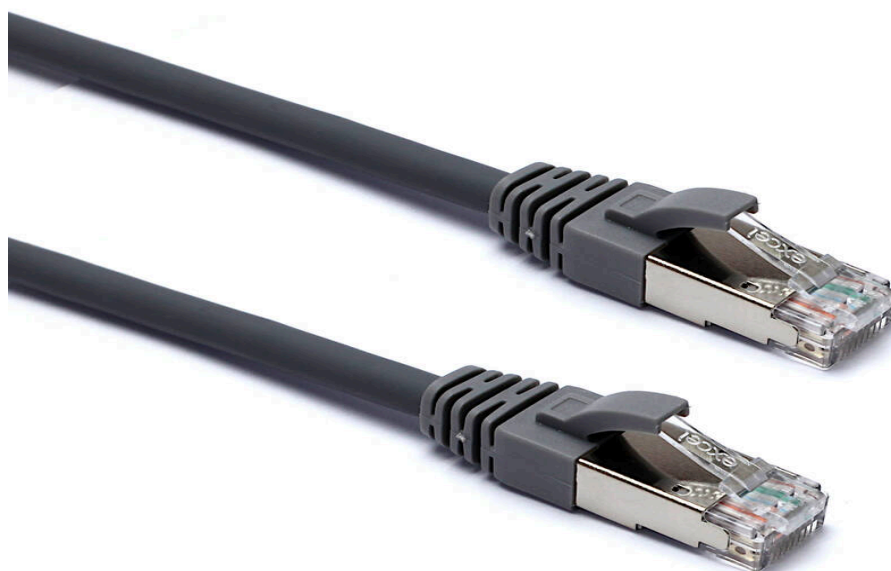

Excel Cat6A Patch Lead F/FTP Shielded LSOH Blade Booted 4 m Grey

excel
without compromise.

Part Code: 100-149

sales@excel-networking.com
excel-networking.com

CIBSE TM65 Embodied Carbon: 0.880 kg CO2e

Main Features

- / Specified to 500 MHz
- / Individual foil screen over each pair
- / LSOH outer sheath 6.2 mm Dia
- / Suitable for 10 Gigabit 10GBase-T, PoE++ applications
- / Blade style moulded strain relief boot with clip protector
- / CIBSE TM65 Embodied Carbon: 0.880 kg CO2e

Each Excel Category 6A patch lead consists of 4 twisted pairs of 26AWG stranded copper wires, an aluminium/polyester foil tape provides an individual screen for each pair. These pairs are then cabled together, with different lay lengths to ensure optimum performance. Staggered pin RJ45 Screened plugs, terminate the cable, and each lead is fitted with colour coded slimline moulded boots, suitable for use in high density router or switch blades.

Excel Cat6A Patch Lead F/FTP Shielded LSOH Blade Booted 4 m Grey

Part Code: 100-149

sales@excel-networking.com
excel-networking.com

Product Specifications

Feature	Values
Cable type	F/FTP
Category	6A (IEC)
Length	4 m
Type of connector connection 1	RJ45 8(8)
Type of connector connection 2	RJ45 8(8)
Outer sheath colour	Grey
Strain relief boot	Moulded-on
Lockable	no
Strain relief boot colour	Grey
Flame retardant version	yes
Cable construction	1x4
AWG-size	26
Pin assignment	1:1