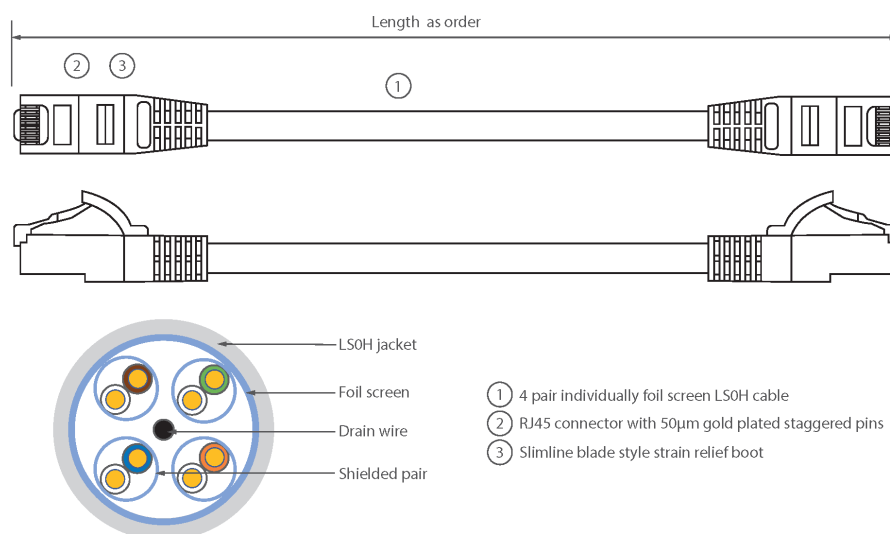

Each Excel Category 6A patch lead consists of 4 twisted pairs of 26AWG stranded copper wires, an aluminium/polyester foil tape provides an individual screen for each pair. These pairs are then cabled together, with different lay lengths to ensure optimum performance. Staggered pin RJ45 Screened plugs, terminate the cable, and each lead is fitted with colour coded slimline moulded boots, suitable for use in high density router or switch blades.

Product Specifications

Feature	Values
Cable type	F/FTP
Category	6A (IEC)
Length	4 m
Type of connector connection 1	RJ45 8(8)
Type of connector connection 2	RJ45 8(8)
Outer sheath colour	Grey
Strain relief boot	Moulded-on
Lockable	no
Strain relief boot colour	Grey
Flame retardant version	yes

Excel Cat6A Patch Lead F/FTP Shielded LSOH Blade Booted 4 m Grey

Item Code: 100-149

excel
without compromise.

Cable construction	1x4
AWG-size	26
Pin assignment	1:1

Product drawing

Standards

Applicable standard	Detail
ISO/IEC 11801-1:2017	Information technology - Generic cabling for customer premises: Part 1 General Requirements
EN 50173-1:2018	Information technology. Generic cabling systems - General requirements
ANSI/TIA 568-2.D	Balanced Twisted-Pair Telecommunications Cabling and Components Standards
IEC 61156-5:2009+AMD1:2012 CSV	Multicore and symmetrical pair/quad cables for digital communications - Part 5: Symmetrical pair/quad cables with transmission characteristics up to 1 000 MHz - Horizontal floor wiring - Sectional specification
IEC 60332-1-2:2004	Tests on electric and optical fibre cables under fire conditions. Test for vertical flame propagation for a single insulated wire or cable. Procedure for 1 kW pre-mixed flame
IEC 61034-2:2005+A1:2013	Measurement of smoke density of cables burning under