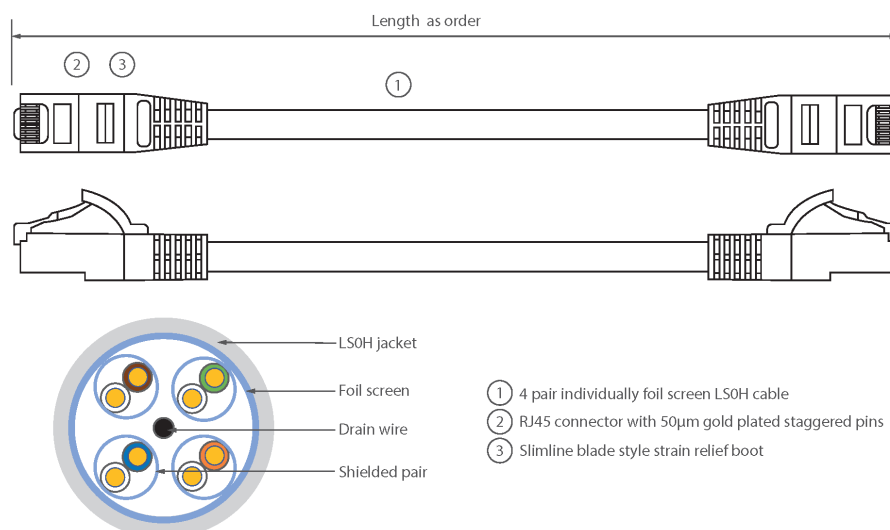

Each Excel Category 6A patch lead consists of 4 twisted pairs of 26AWG stranded copper wires, an aluminium/polyester foil tape provides an individual screen for each pair. These pairs are then cabled together, with different lay lengths to ensure optimum performance. Staggered pin RJ45 Screened plugs, terminate the cable, and each lead is fitted with colour coded slimline moulded boots, suitable for use in high density router or switch blades.

Product Specifications

Feature	Values
Cable type	F/FTP
Category	6A (IEC)
Length	4 m
Type of connector connection 1	RJ45 8(8)
Type of connector connection 2	RJ45 8(8)
Outer sheath colour	Grey

Excel Cat6A Patch Lead F/FTP Shielded LSOH Blade Booted 4 m Grey

Item Code: 100-149

Strain relief boot	Moulded-on
Lockable	no
Strain relief boot colour	Grey
Flame retardant version	yes
Cable construction	1x4
AWG-size	26
Pin assignment	1:1

Product drawing

Standards

Applicable standard	Detail
ISO/IEC 11801-1:2017	Information technology - Generic cabling for customer premises: Part 1 General Requirements
EN 50173-1:2018	Information technology. Generic cabling systems - General requirements
ANSI/TIA 568-2.D	Balanced Twisted-Pair Telecommunications Cabling and Components Standards
IEC 61156-5:2009+AMD1:2012 CSV	Multicore and symmetrical pair/quad cables for digital communications - Part 5: Symmetrical pair/quad cables with transmission characteristics up to 1 000 MHz - Horizontal floor wiring - Sectional specification