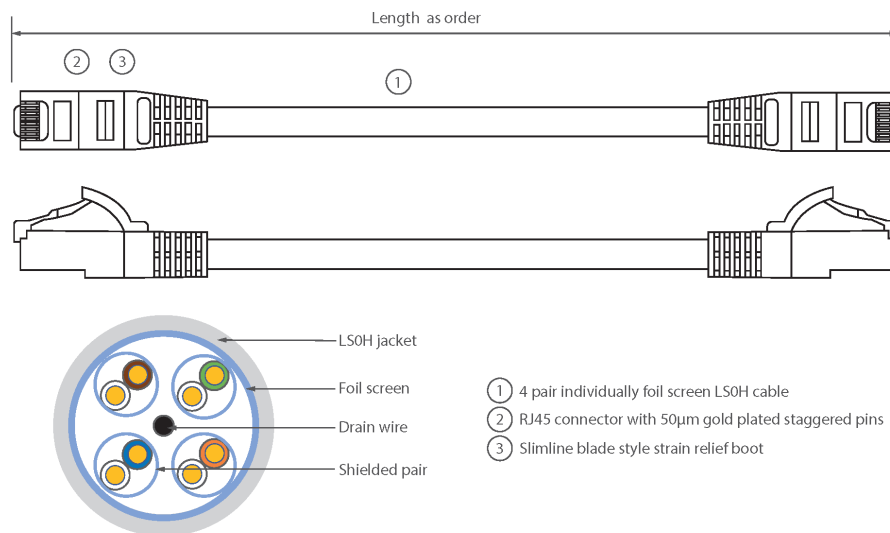

Each Excel Category 6A patch lead consists of 4 twisted pairs of 26AWG stranded copper wires, an aluminium/polyester foil tape provides an individual screen for each pair. These pairs are then cabled together, with different lay lengths to ensure optimum performance. Staggered pin RJ45 Screened plugs, terminate the cable, and each lead is fitted with colour coded slimline moulded boots, suitable for use in high density router or switch blades.

## Product Specifications

Feature	Values
Cable type	F/FTP
Category	6A (IEC)
Length	4 m
Type of connector connection 1	RJ45 8(8)
Type of connector connection 2	RJ45 8(8)
Outer sheath colour	Grey
Strain relief boot	Moulded-on
Lockable	no

# Excel Cat6A Patch Lead F/FTP Shielded LSOH Blade Booted 4 m Grey

Item Code: 100-149

Strain relief boot colour	Grey
Flame retardant version	yes
Cable construction	1x4
AWG-size	26
Pin assignment	1:1

## Product drawing