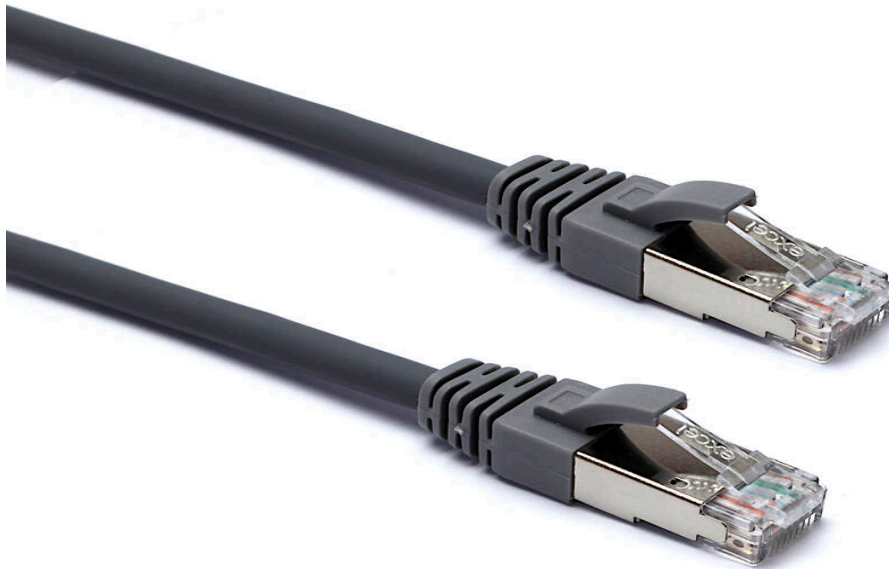

Excel Cat6A Patch Lead F/FTP Shielded LSOH Blade Booted 4 m Grey

excel
without compromise.

Part Code: 100-149

sales@excel-networking.com
excel-networking.com

CIBSE TM65 Embodied Carbon: 0.880 kg CO2e

Main Features

- / Specified to 500 MHz
- / Individual foil screen over each pair
- / LSOH outer sheath 6.2 mm Dia
- / Suitable for 10 Gigabit 10GBase-T, PoE++ applications
- / Blade style moulded strain relief boot with clip protector
- / CIBSE TM65 Embodied Carbon: 0.880 kg CO2e

Each Excel Category 6A patch lead consists of 4 twisted pairs of 26AWG stranded copper wires, an aluminium/polyester foil tape provides an individual screen for each pair. These pairs are then cabled together, with different lay lengths to ensure optimum performance. Staggered pin RJ45 Screened plugs, terminate the cable, and each lead is fitted with colour coded slimline moulded boots, suitable for use in high density router or switch blades.

Excel Cat6A Patch Lead F/FTP Shielded LSOH Blade Booted 4 m Grey

Part Code: 100-149

sales@excel-networking.com
excel-networking.com

Product Specifications

Feature	Values
Cable type	F/FTP
Category	6A (IEC)
Length	4 m
Type of connector connection 1	RJ45 8(8)
Type of connector connection 2	RJ45 8(8)
Outer sheath colour	Grey
Strain relief boot	Moulded-on
Lockable	no
Strain relief boot colour	Grey
Flame retardant version	yes
Cable construction	1x4
AWG-size	26
Pin assignment	1:1