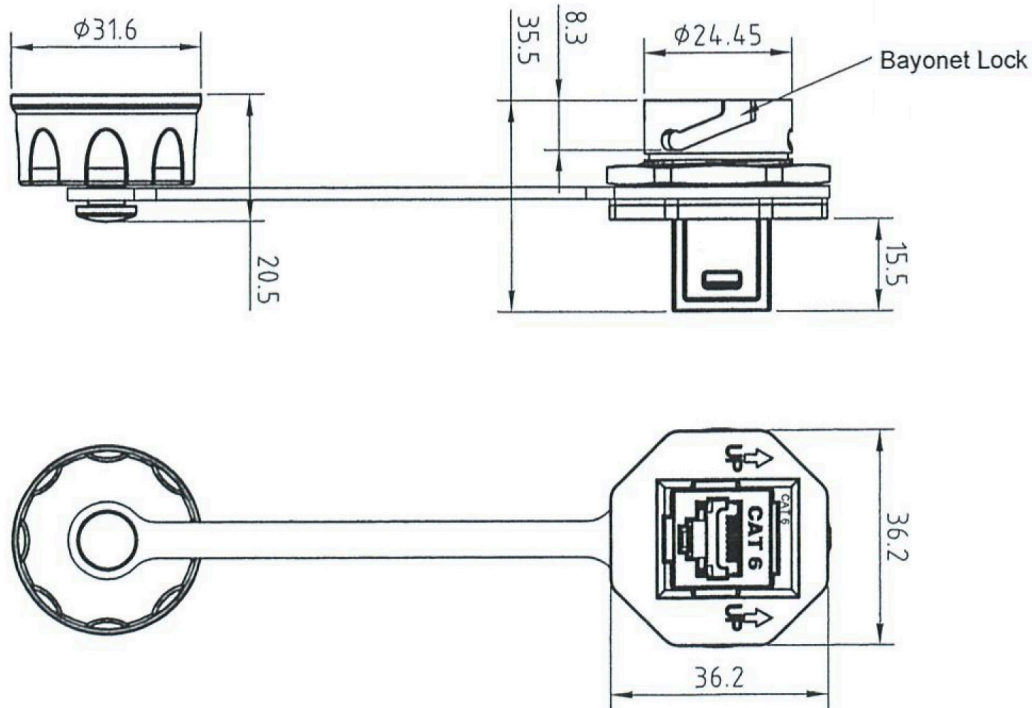

## Product Specifications

Feature	Values
Construction type	Straight
Type of connector	2x RJ45
Shielded	yes
Category	6A (IEC)
Model	Jack/Jack
Type of fastening	Engage (snap)

# Excel Cat6A IP67 External Industrial In-Line Bulkhead Coupler with Cap

Item Code: 100-150-EXC

## Product drawings