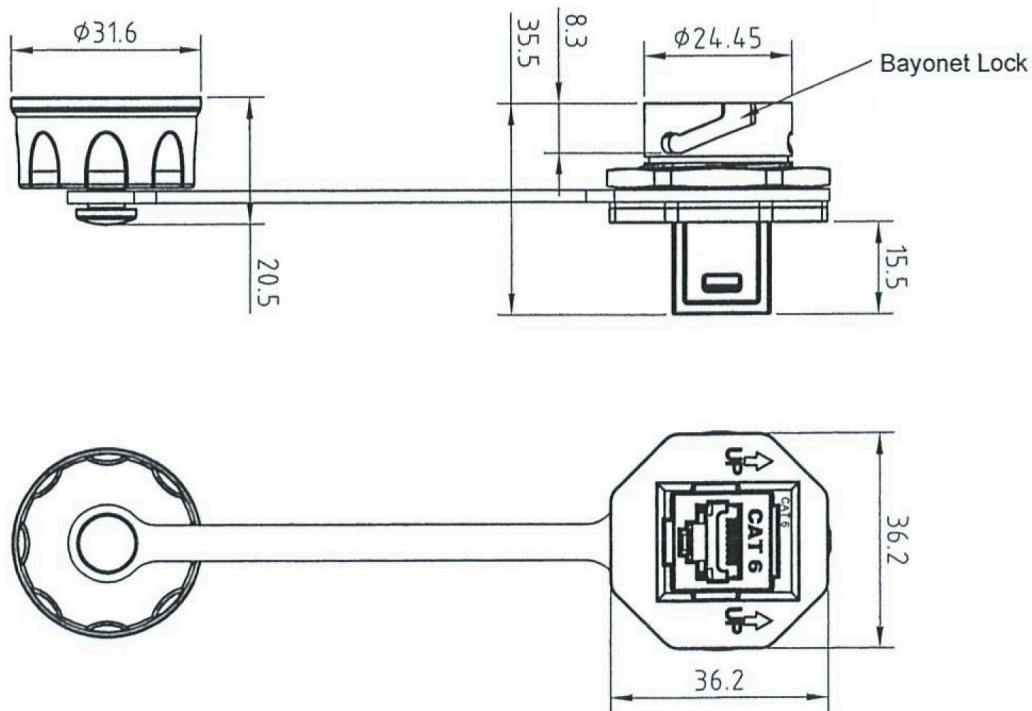

## Product Specifications

Feature	Values
Construction type	Straight
Type of connector	2x RJ45
Shielded	yes
Category	6A (IEC)
Model	Jack/Jack
Type of fastening	Engage (snap)

# Excel Cat6A IP67 External Industrial In-Line Bulkhead Coupler with Cap

Item Code: 100-150-EXC

**excel**  
without compromise.

## Product drawings