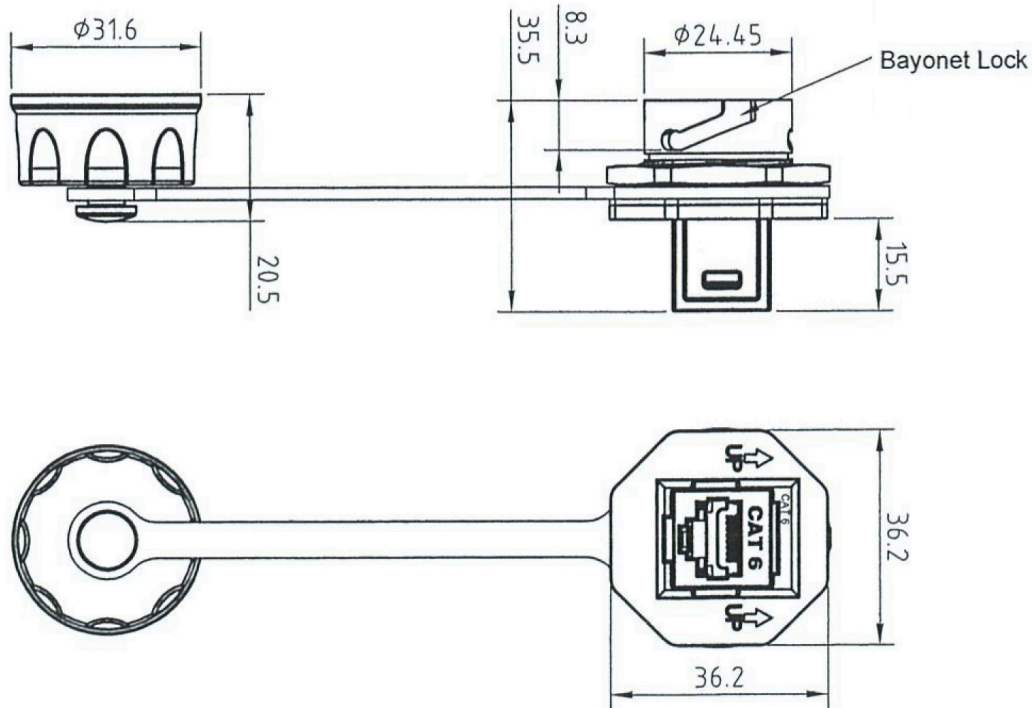

Standard RJ45 connection both ends

Maintains channel performance

Product Overview

Excel Cat6A IP67 external industrial in-line bulkhead coupler with cap. This external Cat6A coupler is suitable for providing waterproof network connection points with an IP67 rating in outdoor external environments.

It comes complete with covering cap and internal Cat6A connector and complies with ISO/IEC 11801, Category 6A standards.

Product Specifications

Feature	Values
Construction type	Straight
Type of connector	2x RJ45
Shielded	yes
Category	6A (IEC)
Model	Jack/Jack
Type of fastening	Engage (snap)

Excel Cat6A IP67 External Industrial In-Line Bulkhead Coupler with Cap

Item Code: 100-150-EXC

excel
without compromise.

Product drawings

Additional specifications

Features	Values
Housing	IP67 Bulkhead

Standards

Excel Cat6A IP67 External Industrial In-Line Bulkhead Coupler with Cap

Item Code: 100-150-EXC

SCIP: 2023

Compliant - Does Not Contain Substances of Concern In articles as such or in complex objects (Products)