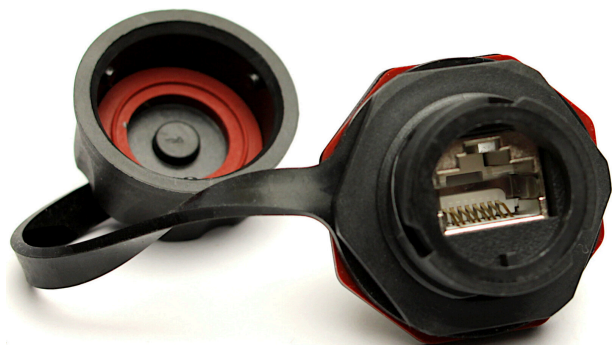

Excel Cat6A IP67 External Industrial In-Line Bulkhead Coupler with Cap

Item Code: 100-150-EXC

excel
without compromise.

External bulkhead coupler IP67

Category 6A FTP

180 degree configuration

Suitable for both screened and unshielded systems

Standard RJ45 connection both ends

Maintains channel performance

Product Overview

Excel Cat6A IP67 external industrial in-line bulkhead coupler with cap. This external Cat6A coupler is suitable for providing waterproof network connection points with an IP67 rating in outdoor external environments.

It comes complete with covering cap and internal Cat6A connector and complies with ISO/IEC 11801, Category 6A standards.

Product Specifications

Feature	Values
Construction type	Straight
Type of connector	2x RJ45
Shielded	yes
Category	6A (IEC)
Model	Jack/Jack
Type of fastening	Engage (snap)

Excel Cat6A IP67 External Industrial In-Line Bulkhead Coupler with Cap

Item Code: 100-150-EXC

excel
without compromise.

Product drawings

Additional specifications

Features	Values
Housing	IP67 Bulkhead

Standards