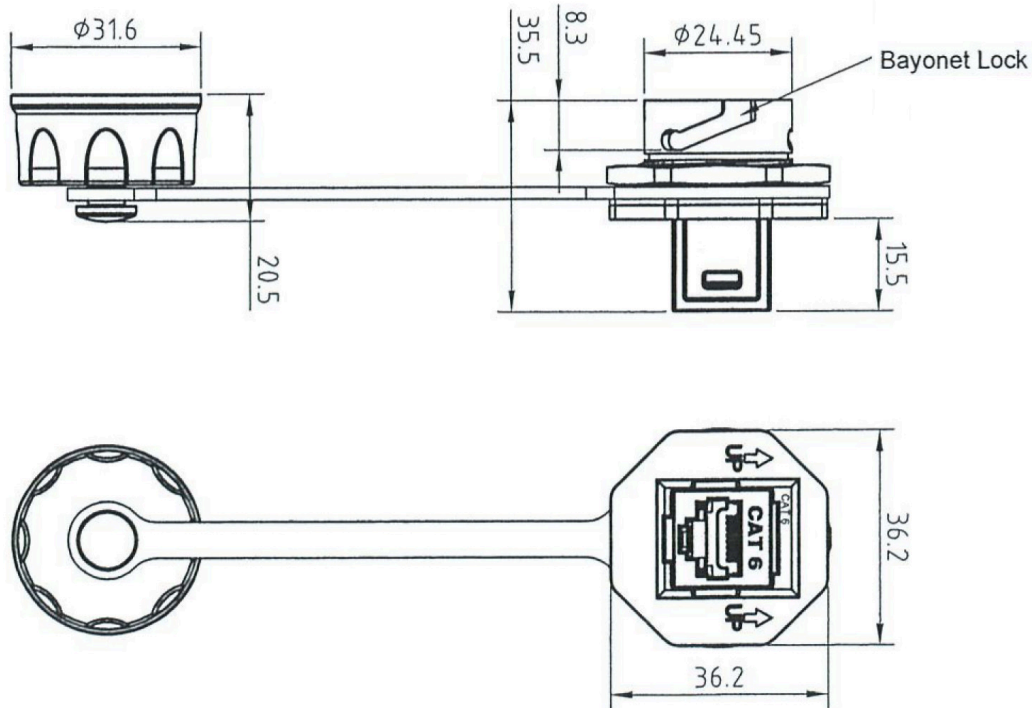

## Product Specifications

Feature	Values
Construction type	Straight
Type of connector	2x RJ45
Shielded	yes
Category	6A (IEC)
Model	Jack/Jack
Type of fastening	Engage (snap)

# Excel Cat6A IP67 External Industrial In-Line Bulkhead Coupler with Cap

Item Code: 100-150-EXC

**excel**  
without compromise.

## Product drawings